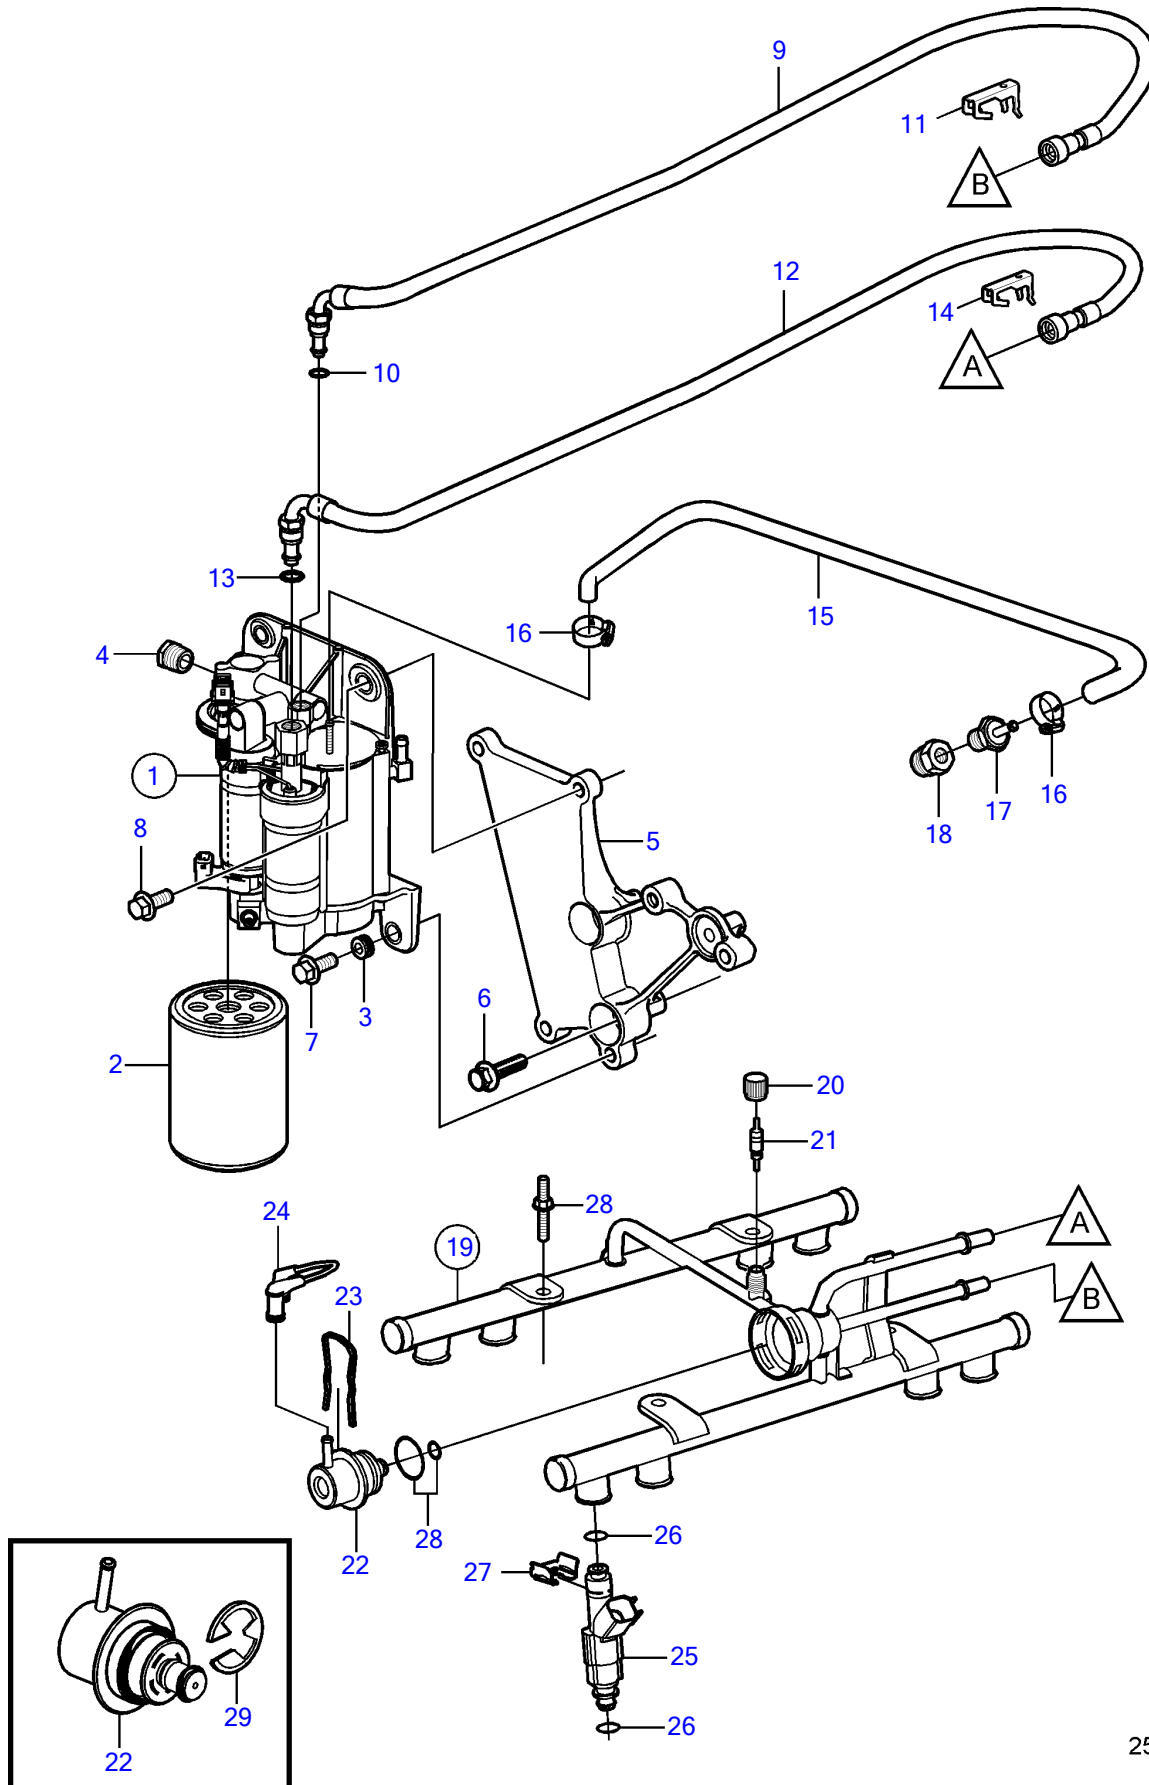

V8-270-E-A

25360

V8-270-E-A

REF	PART NO.	QTY	DESCRIPTION	SEE SEC.	NOTES
1	21545138	1	Fuel pump		replaced by next part number
	21608511	1	Fuel pump		
	3588865	1	• Fuel pump kit		High pressure fuel pump
2	3847644	1	• Fuel filter		
			• Bulletin P-23-3-4	P-23-3-4-EN	High Capacity Fuel Filter, Gas
			• Bulletin p-18-8-1	p-18-8-1-EN	Volvo Penta Ethanol Fuel treatment
3	3861396	4	• Rubber bushing		
4	3857816	1	Bushing		
5	21358873	1	Bracket		
6	3850753	3	Flange screw		
7	982702	2	Flange screw		
8	946472	2	Flange screw		
9	3888727	1	Fuel hose		
10	3850424	1	• O-ring		
11	3887195	1	Locking clip		
12	3888725	1	Fuel hose		
13	3850423	1	• O-ring		
14	3887198	1	Locking clip		
15	3807072	1	Kit		
		1	• Hose		
16	3860413	2	Hose clamp		
17	3860290	1	Nipple		
18	3861926	1	Tube fitting		
19	3858966	1	Fuel pipe		
20	3858972	1	Cardboard tube		
21	3858971	1	Valve		
22	3858967	1	Governor		
			• Bulletin P-23-7-3	P-23-7-3-EN	Fuel Pressure Regulator, 4.3L, 5.0L, 5.7L
23	3858968	1	Clip		
24	3858974	1	Hose		
25	21141691	8	Injector		
26	3858981	1	O-ring		Includes 16 o-rings for injectors and 2 o-rings for pressure regulator.
27	3858970	8	Retainer		
28	3858973	4	Bolt		
29	21491831	1	Clip		