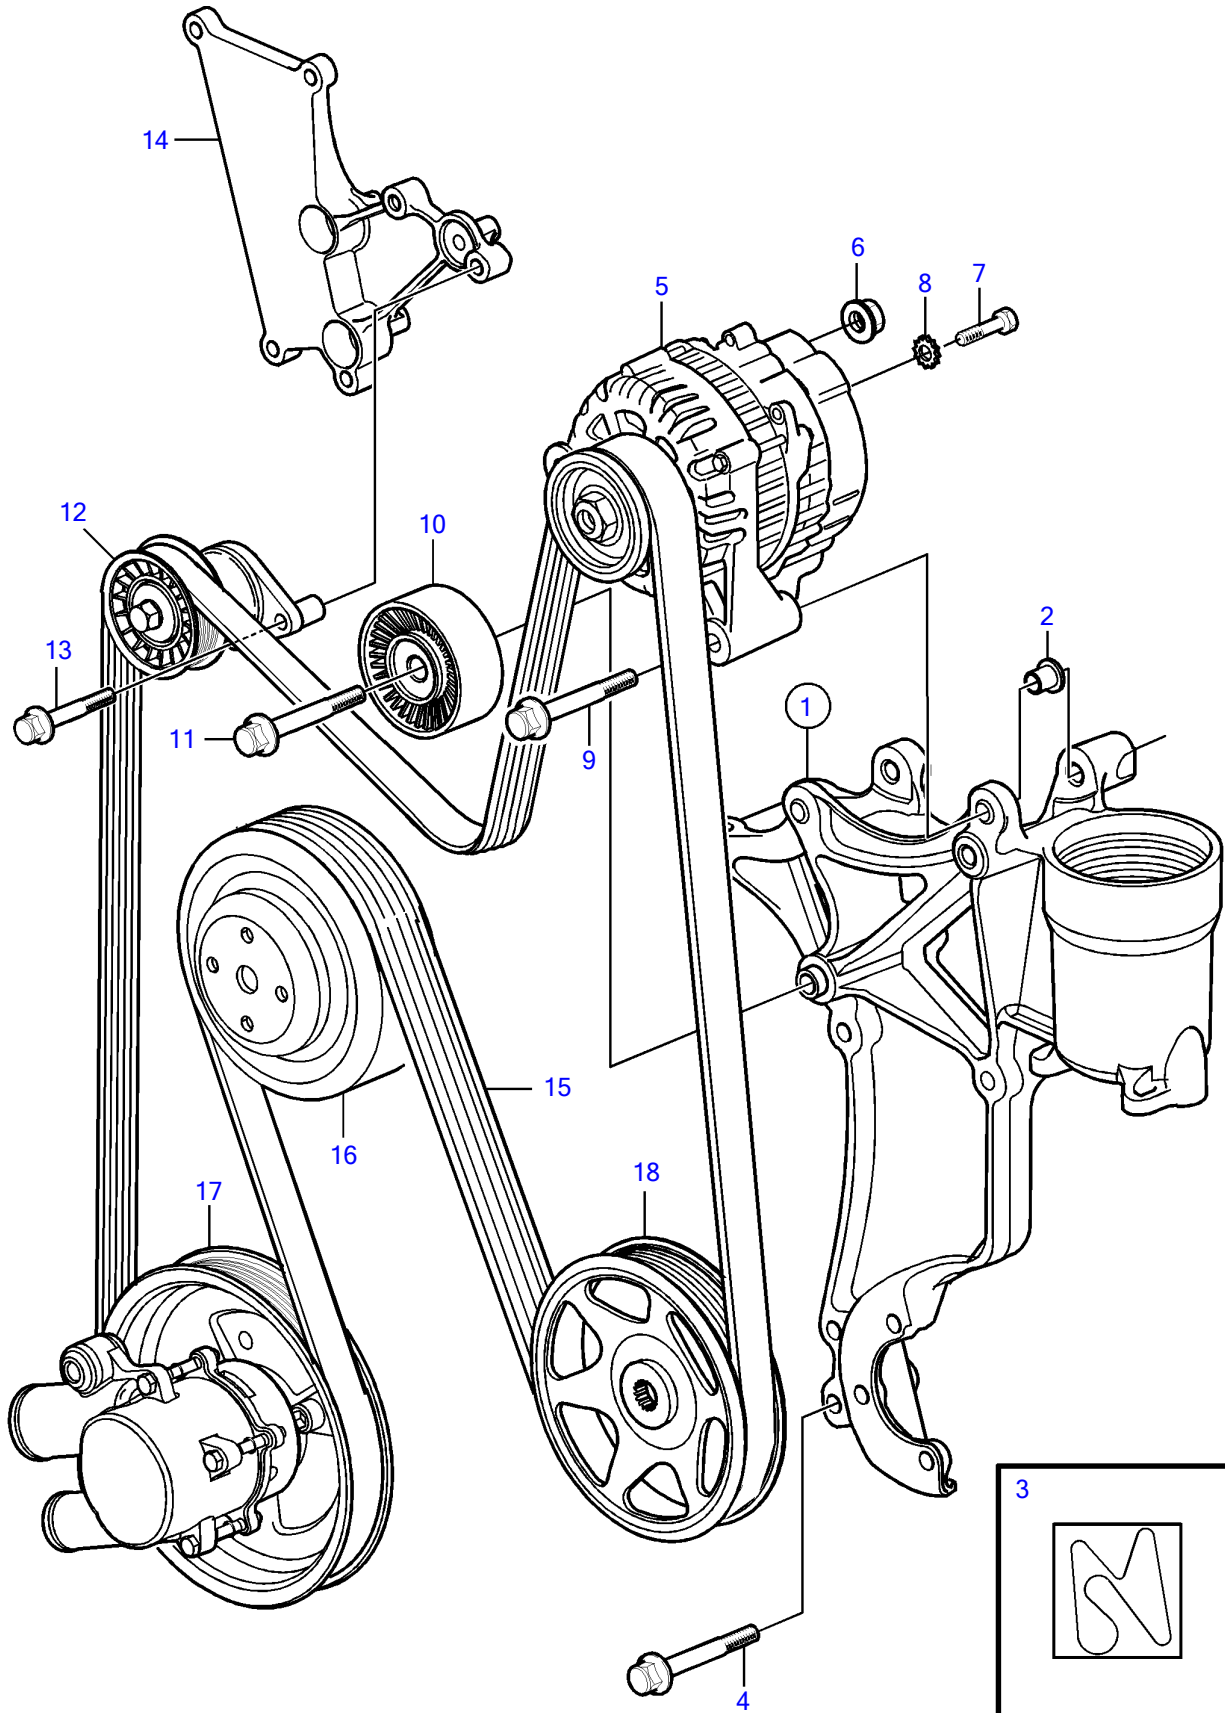

V8-270-E-A

V8-270-E-A

REF	PART NO.	QTY	DESCRIPTION	NOTES
1	21573817	1	Bracket	
2	3863175	2	• Bushing	
3	3863274	1	Decal	
4	3853392	4	Flange screw	
5	3884950	1	Alternator	
6	945408	1	Flange nut	
7	3852208	1	Screw	
8	3852520	1	Washer	
9	3860169	2	Flange screw	
10	21585053	1	Idler pulley	
11	21425128		Flange screw	
12	3885250	1	Belt tensioner	
13	22063732	2	Flange screw	
14	21358873	1	Bracket	See "Fuel system" page
15	21399021	1	Belt	
16		1	Pulley, circulation pump	
17		1	Sea water pump	
18		1	Pulley, power steering pump	