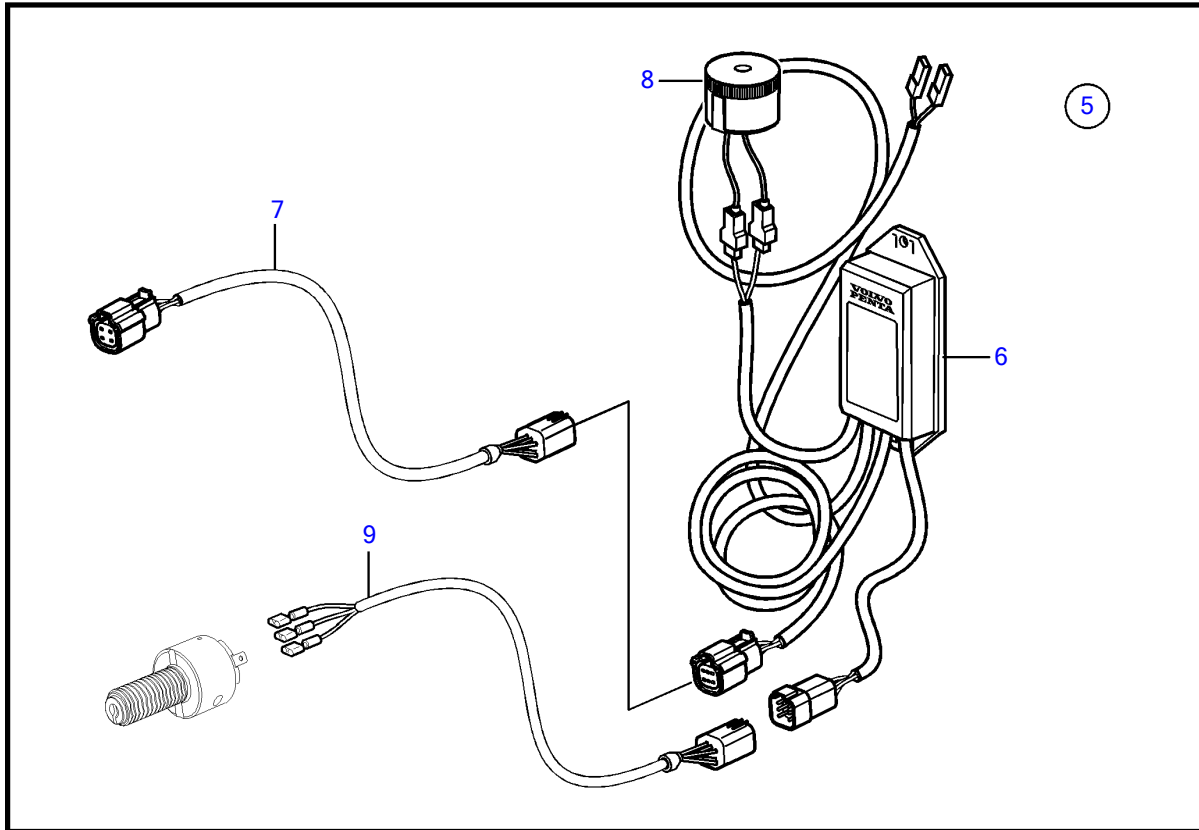

V8-270-E-A

V8-270-E-A

REF	PART NO.	QTY	DESCRIPTION	NOTES
1	856659	1	Starter switch	
2		2	• Key	not sold separately
3		1	• Nut	not sold separately
4		1	• Front ring	not sold separately
5	21461496	1	Network adapter	Analogue key interface
6		1	• Network adapter	not sold separately
7	21421946	1	• Cable	To starboard key
8	3817974	1	Alarm	
9	21542459	1	Wiring harness	Key switch