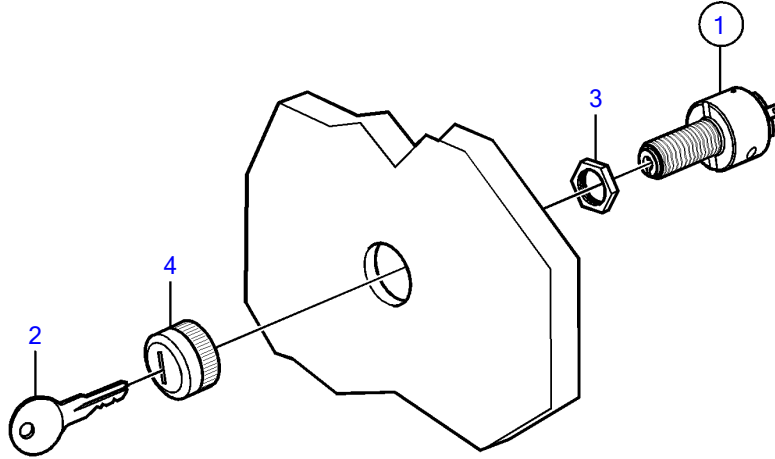

V8-270-E-A

V8-270-E-A

REF	PART NO.	QTY	DESCRIPTION	NOTES
1	856659	1	Starter switch	
2		2	• Key	not sold separately
3		1	• Nut	not sold separately
4		1	• Front ring	not sold separately
5	21461496	1	Network adapter	Analogue key interface
6		1	• Network adapter	not sold separately
7	21421946	1	• Cable	To starboard key
8	3817974	1	Alarm	
9	21542459	1	Wiring harness	Key switch