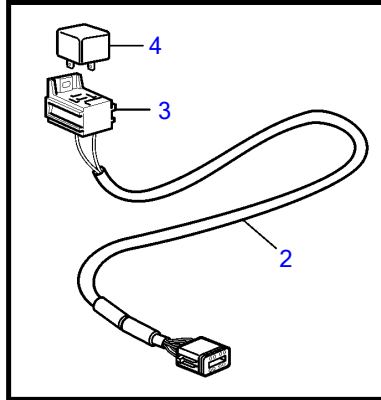

V8-270-E-A

V8-270-E-A

REF	PART NO.	QTY	DESCRIPTION	SEE SEC.	NOTES
1	21825662	1	Cable		Y-split, multisensor
2	21427463	1	Cable		Auxiliary relay
3	977184	1	• Housing		
4	873765	1	Relay		12V
5	3889410	1	Extension cable'verl		L=1.5m
	3842733	1	Extension cable'verl		L=3.0m
	3842734	1	Extension cable'verl		L=5.0m
	3842735	1	Extension cable'verl		L=7.0m
	3842736	1	Extension cable'verl		L=9.0m
	3842737	1	Extension cable'verl		L=11.0m
	21172469	1	Extension cable'verl		L=20m
	21172470	1	Extension cable'verl		L=40m
6	21421945	1	Cable		Steering adapter
7	3588972	1	Cable kit		Y-connector bus cable, 6-pole., L=0.5m
	874960	2	• Housing		
	874959	1	• Housing		
8	3886666	1	Cable, multilink		L=1.5m
	21166002	1	Wiring harness, multilink		7m
	21166003	1	Wiring harness, multilink		9m
	21166004	1	Wiring harness, multilink		13m
9	3588206	1	Cable kit, y-split		
10	21865234	1	Cable		L=1.5m
	874789	1	Cable kit		L=5.0m
	889550	1	Cable		L=7.0m
	889551	1	Cable		L=9.0m
	889552	1	Cable		L=11.0m
	888013	1	Cable		L=13.0m
11	21460908	1	Converter		A-can converter
12	21480272	1	Cable		Extension cable, 6 pin. 1.5m, steering
13	3848966	1	Control unit		Dimmer unit
			• Bulletin P-38-1-1	P-38-1-1-EN	ADU - Automatic Dimmer Unit
14	21469055	1	Connection block		Multi-link hub
15	21825714	1	Terminal		
16	21287072		Wiring harness		T-cable, Multi-link hub
	874960	3	• Housing		
17	21427460	1	Cable		T-cable, Datalink
18	874759	1	Extension cable'verl		extension cable, Easy-link gauges, L=1.0m
	3807043	1	Extension cable'verl		extension cable, Easy-link gauges, L=3.0m