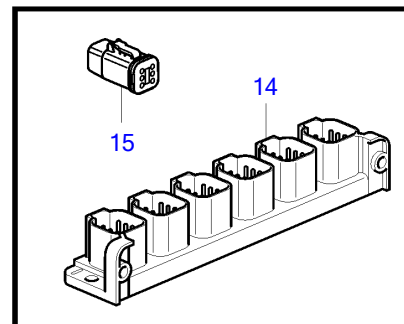

V8-270-E-A

V8-270-E-A

REF	PART NO.	QTY	DESCRIPTION	SEE SEC.	NOTES
1	21825662	1	Cable		Y-split, multisensor
2	21427463	1	Cable		Auxiliary relay
3	977184	1	• Housing		
4	873765	1	Relay		12V
5	3889410	1	Extension cable'verl		L=1.5m
	3842733	1	Extension cable'verl		L=3.0m
	3842734	1	Extension cable'verl		L=5.0m
	3842735	1	Extension cable'verl		L=7.0m
	3842736	1	Extension cable'verl		L=9.0m
	3842737	1	Extension cable'verl		L=11.0m
	21172469	1	Extension cable'verl		L=20m
	21172470	1	Extension cable'verl		L=40m
6	21421945	1	Cable		Steering adapter
7	3588972	1	Cable kit		Y-connector bus cable, 6-pole., L=0.5m
	874960	2	• Housing		
	874959	1	• Housing		
8	3886666	1	Cable, multilink		L=1.5m
	21166002	1	Wiring harness, multilink		7m
	21166003	1	Wiring harness, multilink		9m
	21166004	1	Wiring harness, multilink		13m
9	3588206	1	Cable kit, y-split		
10	21865234	1	Cable		L=1.5m
	874789	1	Cable kit		L=5.0m
	889550	1	Cable		L=7.0m
	889551	1	Cable		L=9.0m
	889552	1	Cable		L=11.0m
	888013	1	Cable		L=13.0m
11	21460908	1	Converter		A-can converter
12	21480272	1	Cable		Extension cable, 6 pin. 1.5m, steering
13	3848966	1	Control unit		Dimmer unit
			• Bulletin P-38-1-1	P-38-1-1-EN	ADU - Automatic Dimmer Unit
14	21469055	1	Connection block		Multi-link hub
15	21825714	1	Terminal		
16	21287072		Wiring harness		T-cable, Multi-link hub
	874960	3	• Housing		
17	21427460	1	Cable		T-cable, Datalink
18	874759	1	Extension cable'verl		extension cable, Easy-link gauges, L=1.0m
	3807043	1	Extension cable'verl		extension cable, Easy-link gauges, L=3.0m