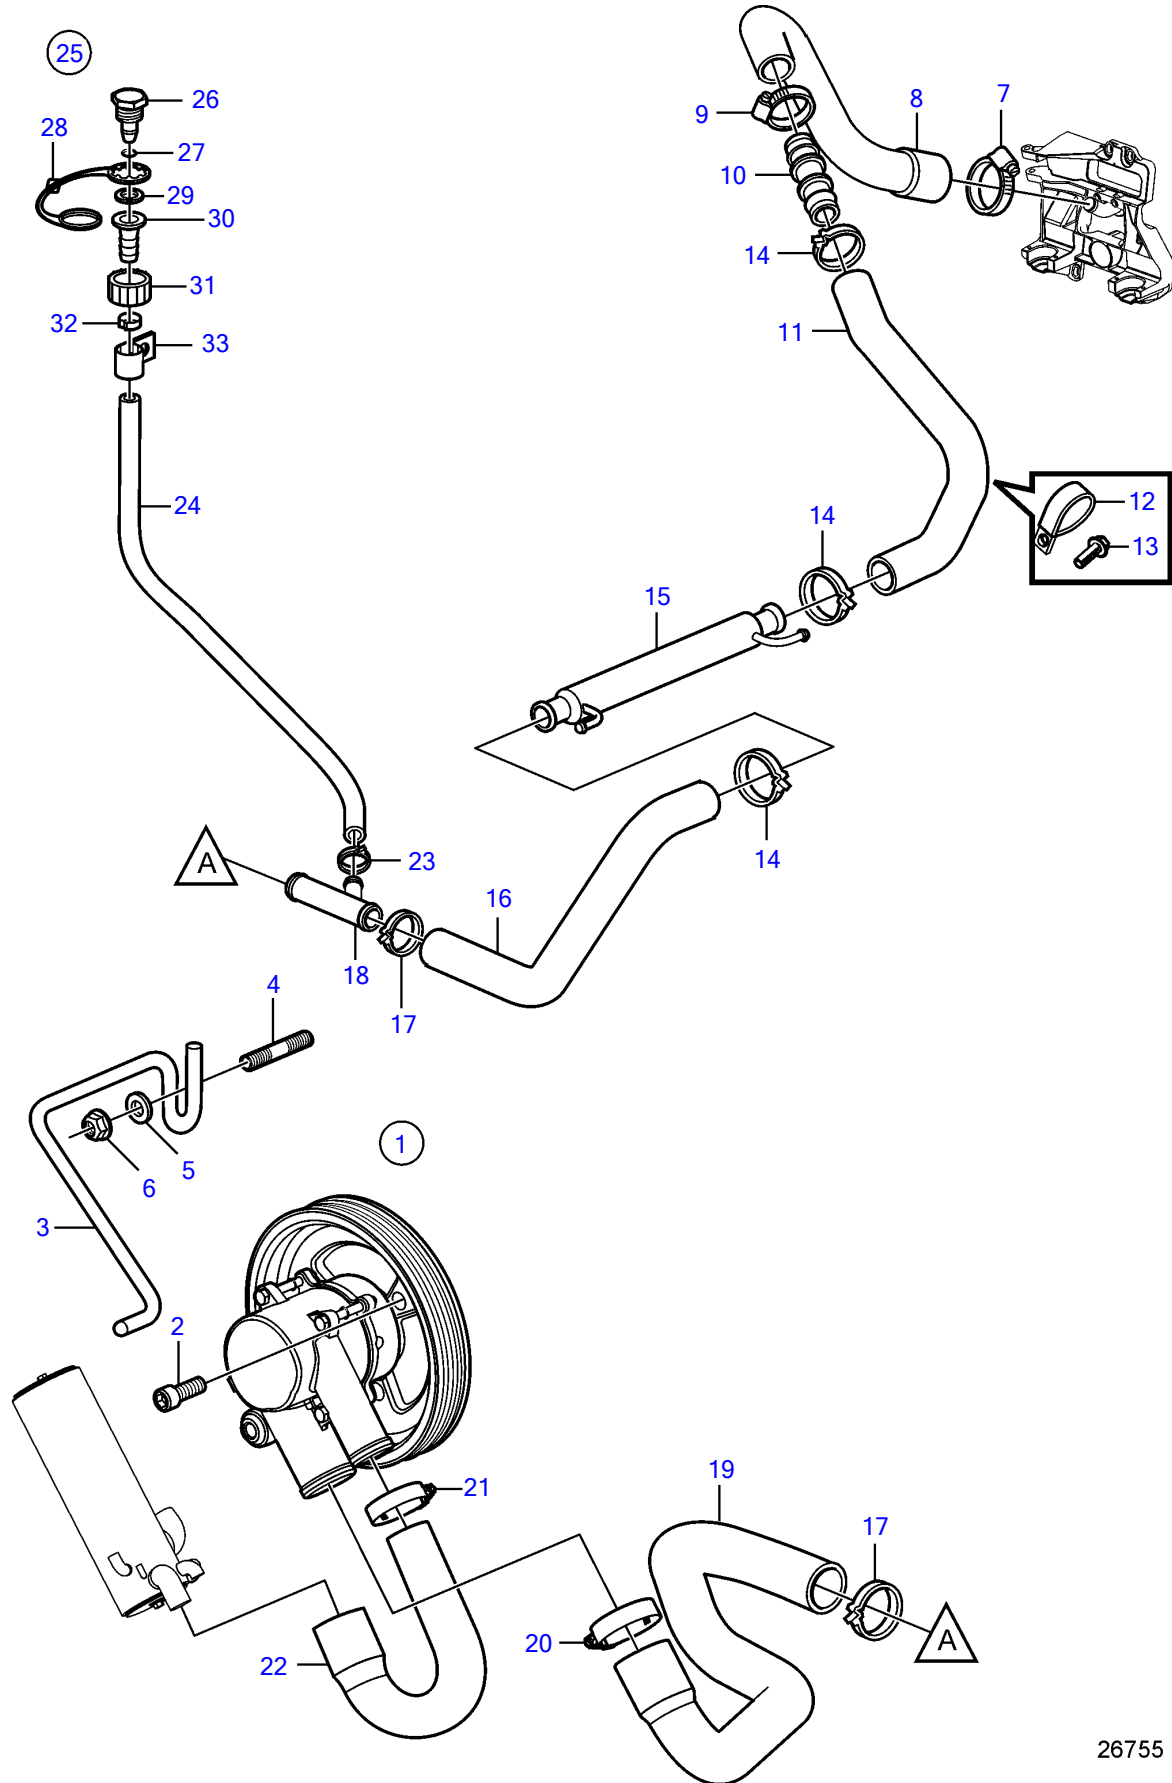

V8-270-E-A

26755

V8-270-E-A

REF	PART NO.	QTY	DESCRIPTION	NOTES
1	21212799	1	Pump	
2	3857939	3	Screw	
3	3817688	1	Bracket	
4	941814	2	Stud	
5	980933	2	Washer	
6	3857181	2	Flange lock nut	
7	3812302	1	Hose clamp	
8	21340837	1	Hose	
9	3863444	2	Hose clamp	
10	21429137	1	Connector	
11	21429139	1	Hose	
12	3853312	2	Clamp	replaced by next part number
	21619466	2	Attaching clamp	
13	(3853557)	2	Flange screw	Obsolete part, 3/8" - 16 unc, L=0.75" (19mm)
14	982645	3	Clamp	
15	21399019	1	Hydraulic oil cooler	
16	21545763	1	Hose	
17	982645	2	Clamp	
18	3862699	1	T-pipe	
19	21517955	1	Hose	
20	3863440	1	Hose clamp	
21	3852602	1	Hose clamp	
22	3817818	1	Hose, heat exchanger	
23	983168	1	Hose clamp	
24	3860747	1	Hose	
25	3807440	1	Connector	
26		1	• Cap	not sold separately
27	942978	1	• O-ring	
28	3862082	1	• Retainer	
29	3807664	1	• Washer	
30		1	• Connector	not sold separately
31		1	• Connector	not sold separately
32	983168	1	Hose clamp	
33	3862891	1	Attaching clamp	