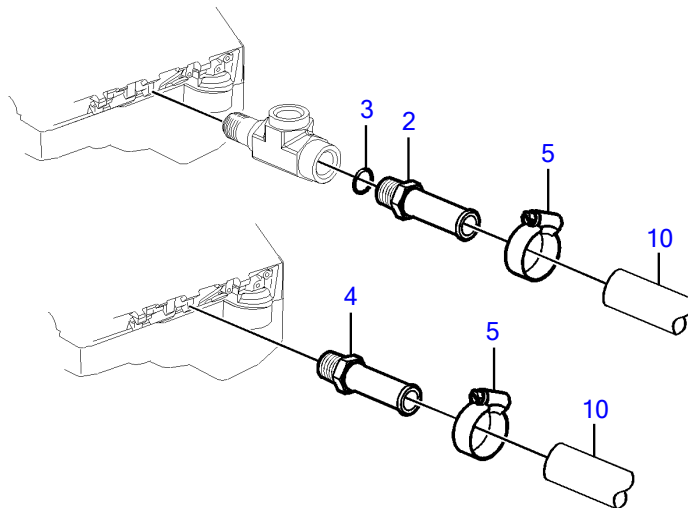

V8-270-E-A

V8-270-E-A

REF	PART NO.	QTY	DESCRIPTION	NOTES
1	21527832	1	Kit	Kit has other parts that are not used on this engine
2	40005443	1	• Nipple	7/16" - 14 unc
3	976970	1	• • O-ring	
4	856483	1	• Hose connection	1/4"-18 NPTF
5	3852602	4	• Hose clamp	
6	3818035	1	• Fitting	
7	3863068	1	• T-pipe	
8	3854978	2	• Hose clamp	
9	3860613	1	• T-nipple	
10		X	Hose, heater	Hose not supplied with kit.
11		X	Hose	Cut, Circulation pump to heat exchanger
12		X	Heat exchanger	
13		X	Expansion tank	