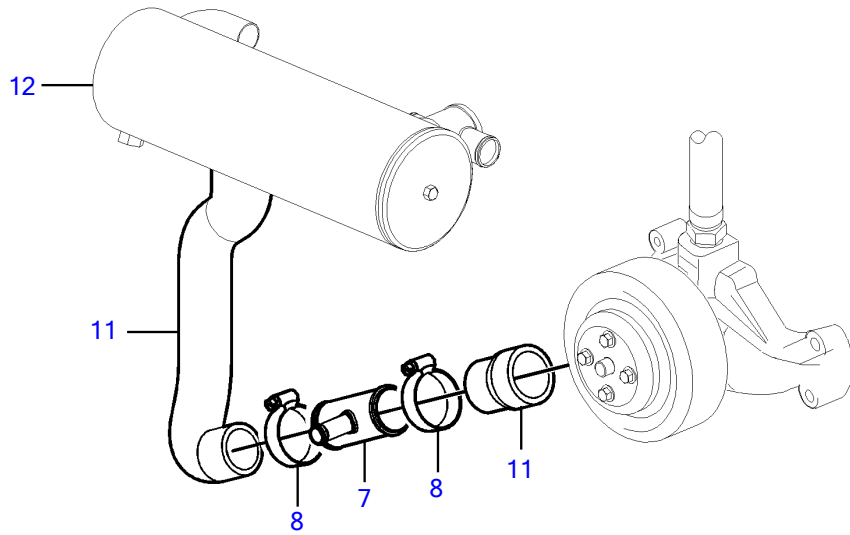

V8-270-E-A

V8-270-E-A

REF	PART NO.	QTY	DESCRIPTION	NOTES
1	21527832	1	Kit	Kit has other parts that are not used on this engine
2	40005443	1	• Nipple	7/16" - 14 unc
3	976970	1	• • O-ring	
4	856483	1	• Hose connection	1/4"-18 NPTF
5	3852602	4	• Hose clamp	
6	3818035	1	• Fitting	
7	3863068	1	• T-pipe	
8	3854978	2	• Hose clamp	
9	3860613	1	• T-nipple	
10		X	Hose, heater	Hose not supplied with kit.
11		X	Hose	Cut, Circulation pump to heat exchanger
12		X	Heat exchanger	
13		X	Expansion tank	