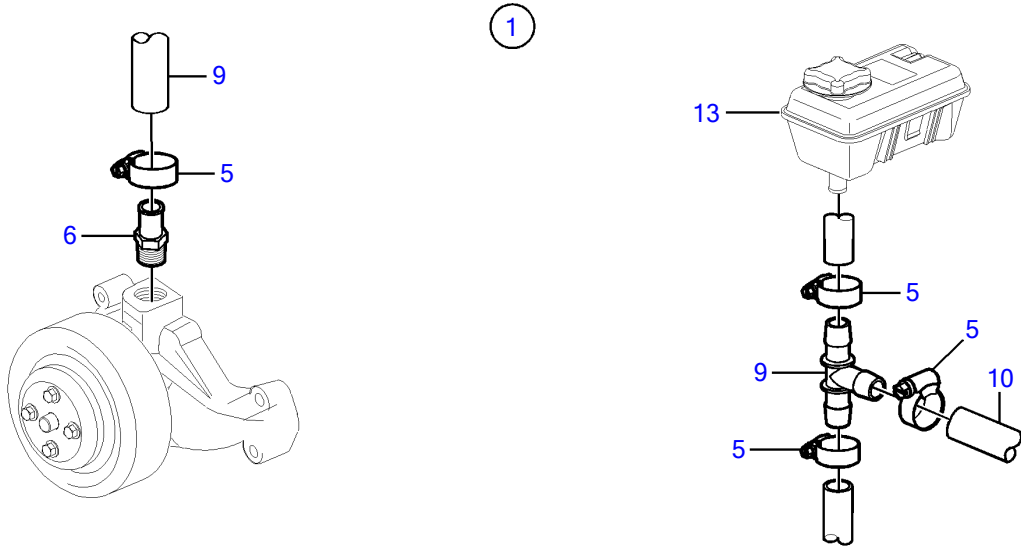

V8-270-E-A

V8-270-E-A

REF	PART NO.	QTY	DESCRIPTION	NOTES
1	21527832	1	Kit	Kit has other parts that are not used on this engine
2	40005443	1	• Nipple	7/16" - 14 unc
3	976970	1	• • O-ring	
4	856483	1	• Hose connection	1/4"-18 NPTF
5	3852602	4	• Hose clamp	
6	3818035	1	• Fitting	
7	3863068	1	• T-pipe	
8	3854978	2	• Hose clamp	
9	3860613	1	• T-nipple	
10		X	Hose, heater	Hose not supplied with kit.
11		X	Hose	Cut, Circulation pump to heat exchanger
12		X	Heat exchanger	
13		X	Expansion tank	