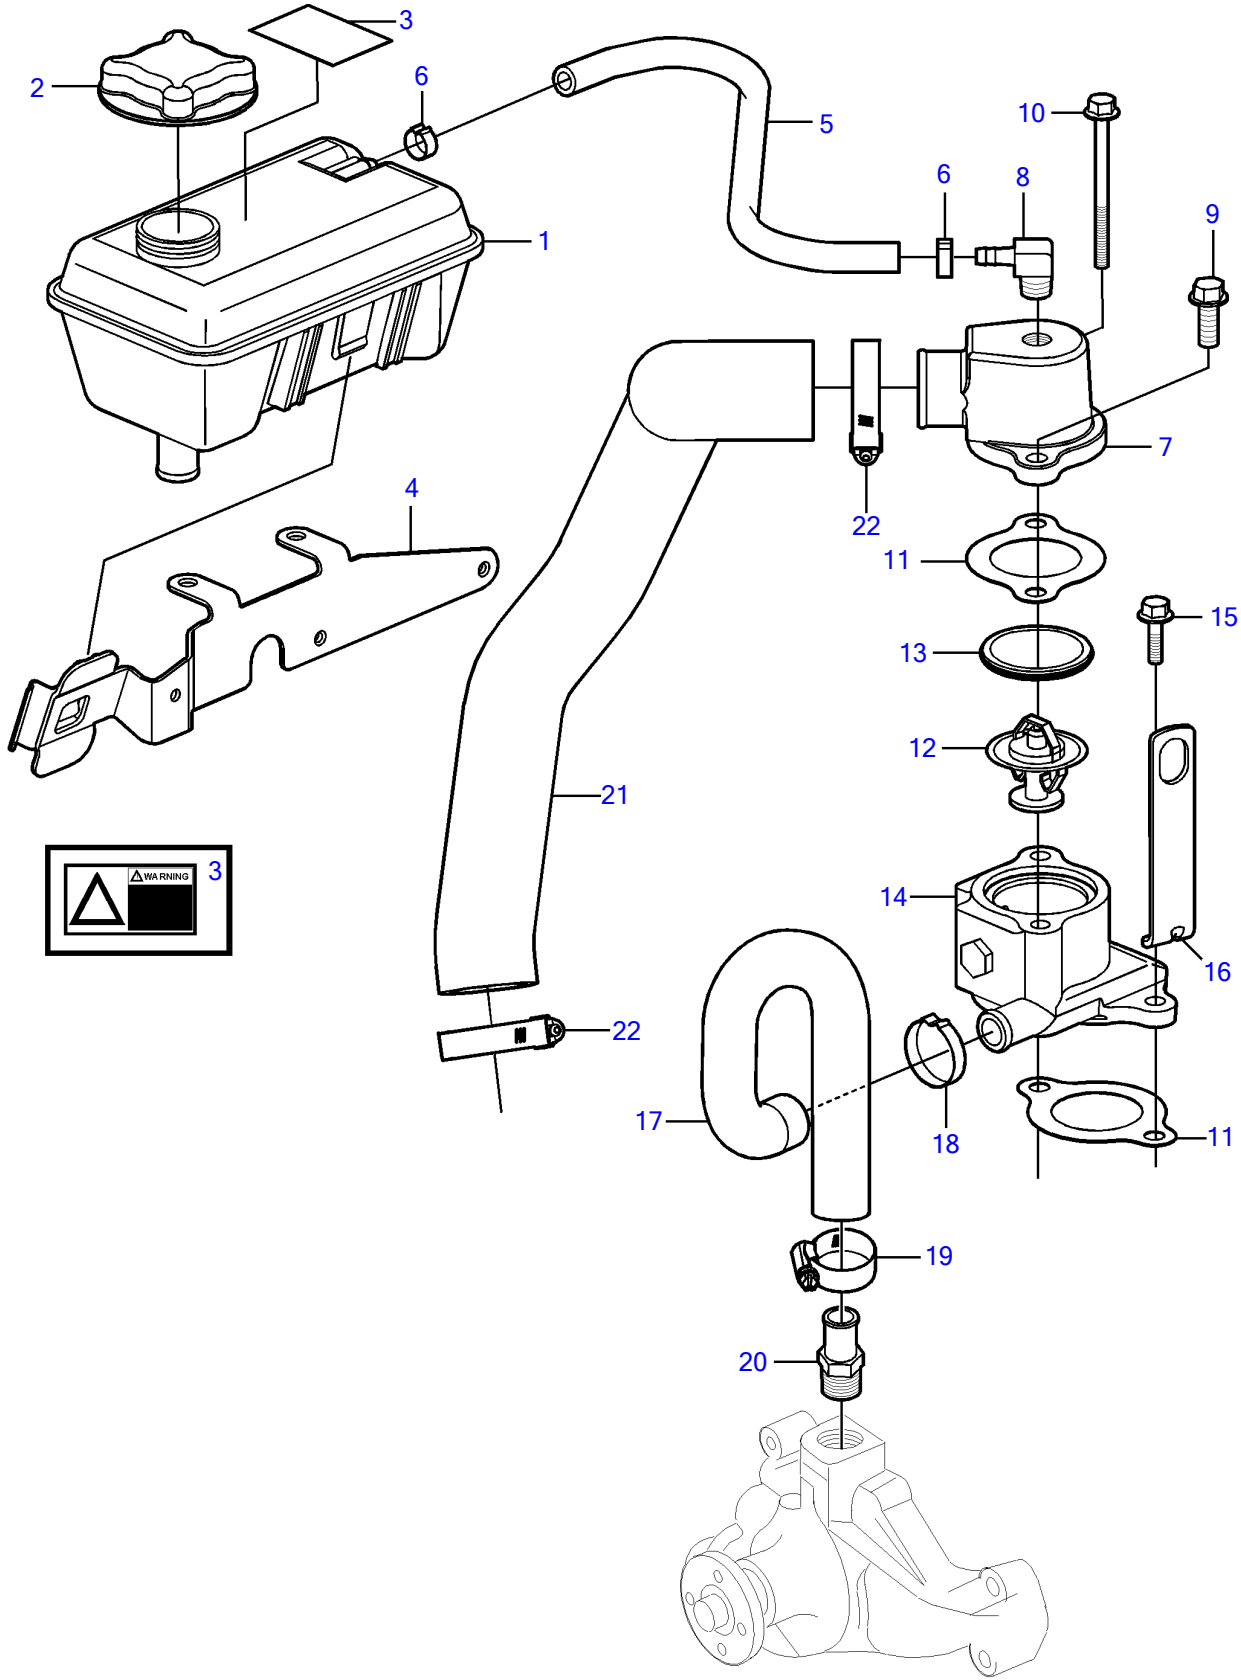

V8-270-E-A

V8-270-E-A

| REF | PART NO. | QTY | DESCRIPTION         | SEE SEC.    | NOTES                                   |
|-----|----------|-----|---------------------|-------------|-----------------------------------------|
| 1   | 861105   | 1   | Expansion tank      |             |                                         |
|     |          |     | • Bulletin P-18-4-4 | P-18-4-4-EN | Coolant Recommendations for Gas Engines |
|     |          |     | • Bulletin p-26-1-7 | p-26-1-7-EN | Coolant Capacity, FWC Gas Engines       |
| 2   | 1674083  | 1   | Pressure cap        |             |                                         |
| 3   | 3858552  | 1   | Decal               |             | Warning!                                |
| 4   | 3842583  | 1   | Bracket             |             |                                         |
| 5   | 3860955  | 1   | Hose                |             |                                         |
| 6   | 3860413  | 1   | Hose clamp          |             |                                         |
|     | 982643   | 1   | Clamp               |             | Oetiker                                 |
| 7   | 3860555  | 1   | Thermostat housing  |             |                                         |
| 8   | 3860585  | 1   | Elbow nipple        |             |                                         |
| 9   | 3860163  | 1   | Flange screw        |             |                                         |
| 10  | 969189   | 1   | Flange screw        |             |                                         |
| 11  | 3852111  | 2   | Gasket              |             |                                         |
| 12  | 3831426  | 1   | Thermostat kit      |             |                                         |
| 13  | 416033   | 1   | • Sealing ring      |             |                                         |
| 14  | 3851384  | 1   | Thermostat housing  |             |                                         |
| 15  | 946671   | 1   | Flange screw        |             |                                         |
| 16  | 3593503  | 1   | Bracket             |             |                                         |
| 17  | 3862852  | 1   | Hose                |             |                                         |
| 18  | 982716   | 1   | Clamp               |             |                                         |
| 19  | 3863439  | 1   | Hose clamp          |             |                                         |
| 20  | 983744   | 1   | Hose nipple         |             |                                         |
| 21  | 3841899  | 1   | Hose                |             |                                         |
| 22  | 3812304  | 2   | Hose clamp          |             |                                         |