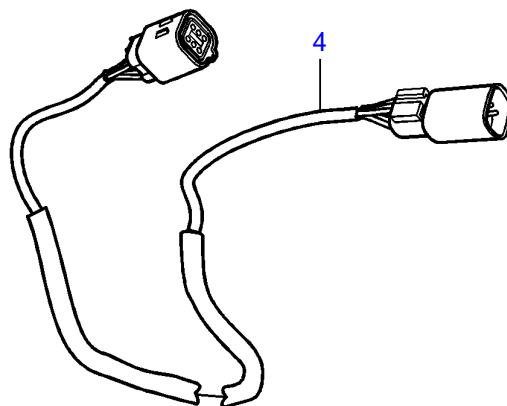

V8-270-CE-A

V8-270-CE-A

REF	PART NO.	QTY	DESCRIPTION	NOTES
1	21469560	1	Steering wheel hub	
		1	• Steering wheel hub	Molex connectors
2	3841280	1	Steering wheel adjus	Component parts not sold separately
3	21421941	1	Cable, t	6 pin Molex
4	21480272	1	Cable, extension	L=1.5m, 6 pin Molex