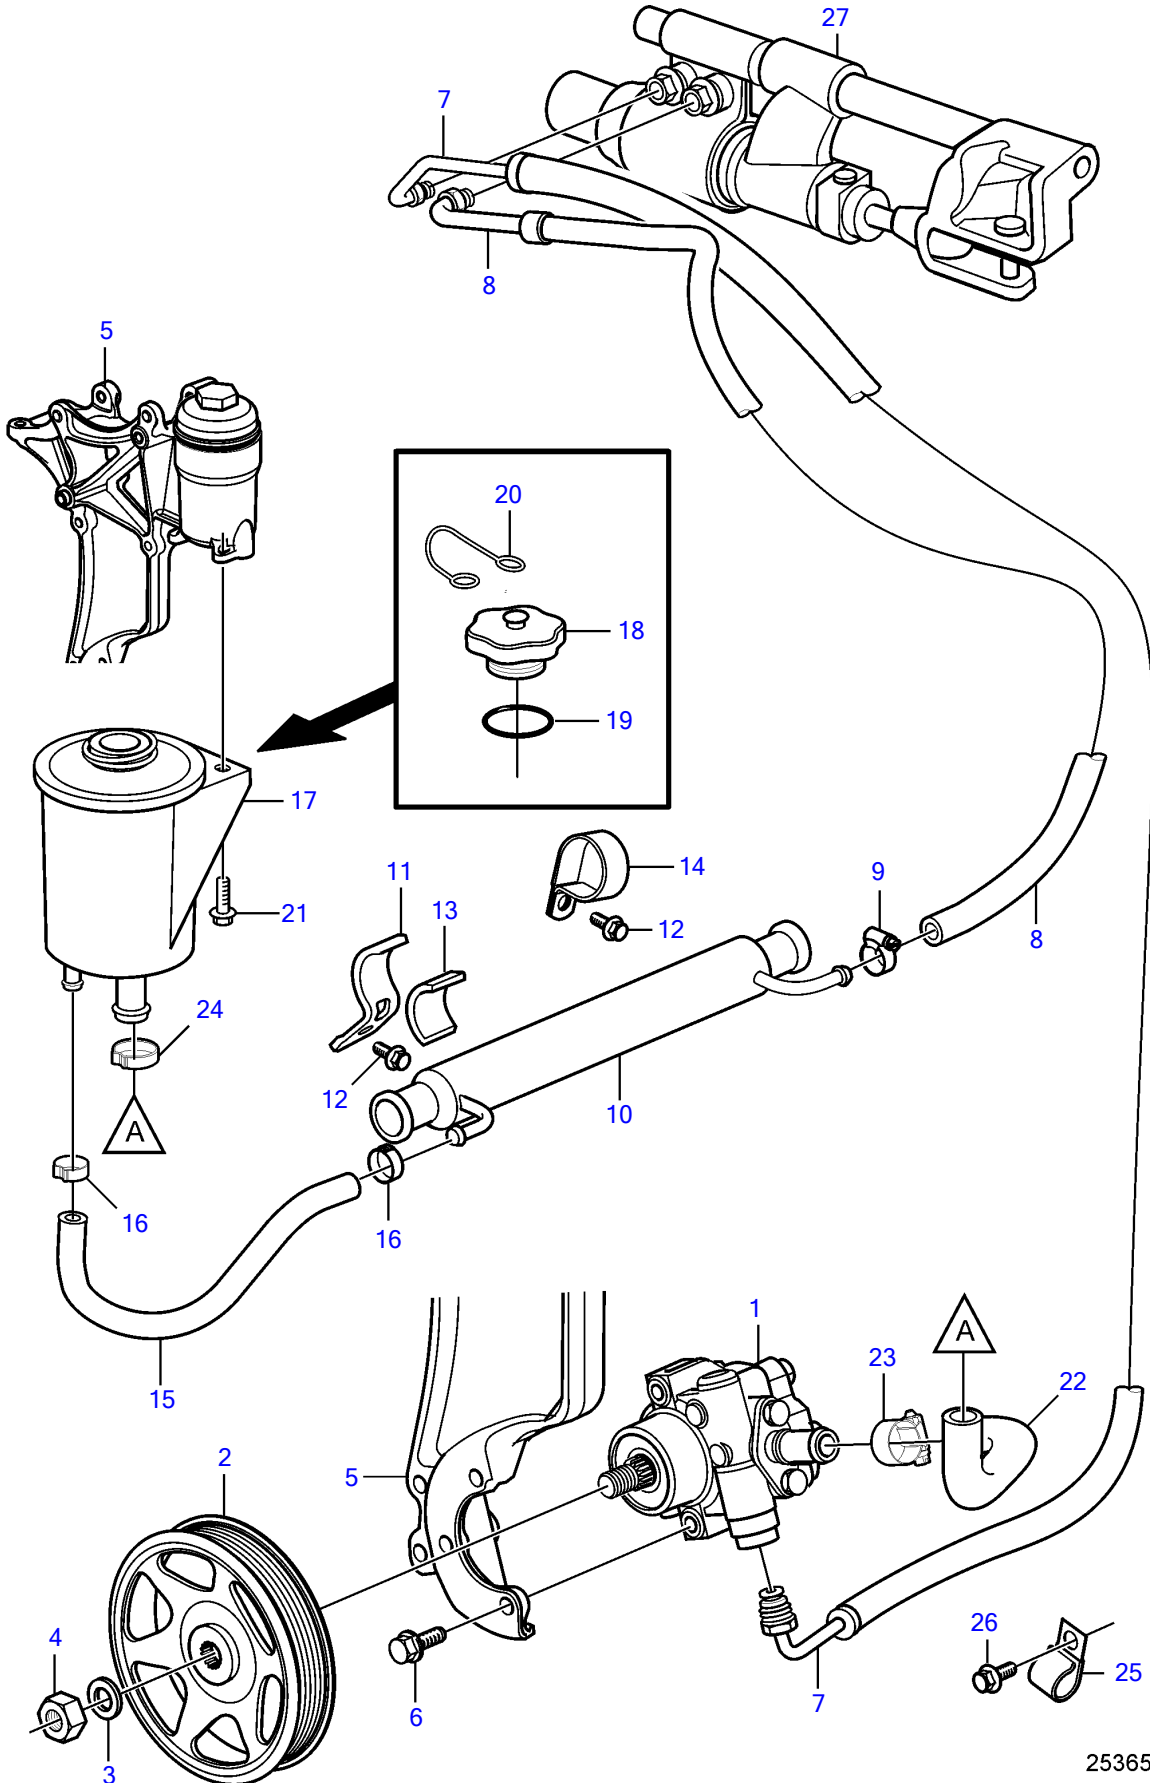

V8-270-CE-A

25365

Upd:2014-07-01

25365

47702832-64-36229

V8-270-CE-A

REF	PART NO.	QTY	DESCRIPTION	NOTES
1	3887373	1	Power steering pump	
2	3889611	1	Pulley	
3	3889615	1	Washer	
4	3889613	1	Nut	
5	21573817	1	Bracket	
6	3595494	3	Screw	
7	3888739	1	Hose assembly	
8	21452588	1	Hose assembly	
9	3860413	1	Hose clamp	
10	21399019	1	Hydraulic oil cooler	
11	21434106	1	Bracket	Replaced by 3852490
12	3853393	1	Flange screw	
13	21434108	1	Support rubber	
14	3852490	1	Attaching clamp	
15	21399023	1	Hose	
16	982663	2	Hose clamp	
17	3887375	1	Reservoir	
18		1	• Cap	not sold separately
19		1	• O-ring	not sold separately
20		1	• Retainer	not sold separately
21	946544	2	Flange screw	
22	21355283	2	Hose	
23	3853794	2	Hose clamp	
24	980038	1	Hose clamp	replaced by next part number
		1	Hose clamp	
25	(984038)	1	Clamp, J	Obsolete part
26	(3853557)	1	Flange screw	Obsolete part, 3/8" - 16 unc, L=0.75" (19mm)
27		1	Steering cylinder	See drive catalog