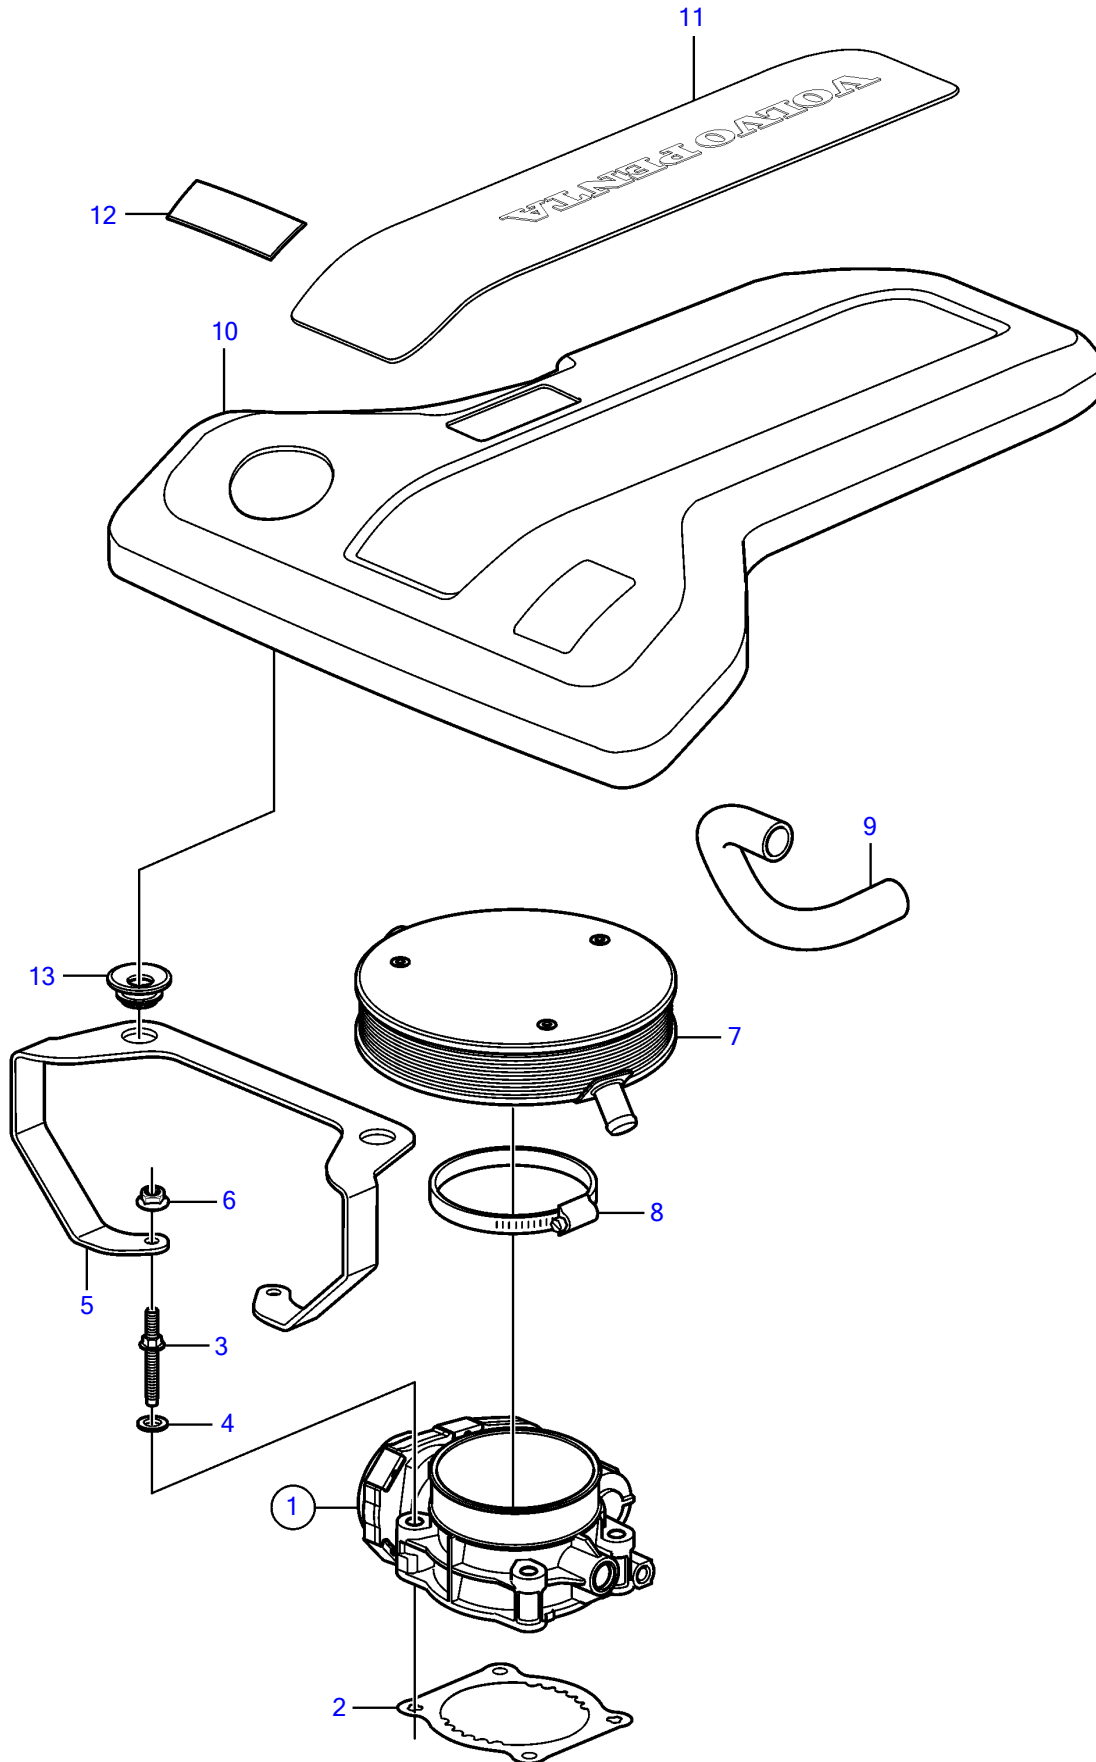

V8-270-CE-A

V8-270-CE-A

REF	PART NO.	QTY	DESCRIPTION	NOTES
1	21141689	1	Body	
		1	• Switch, idle validation	not sold separately
		2	• Sensor kit, throttle position	not sold separately
2	3849022	1	Gasket	
3	3858964	4	Stud	
4		4	• Washer	not sold separately
5	21446001	1	Bracket	
6	981124	2	Flange nut	
7	21297352	1	Flame retainer	
8	21221046	1	Hose clamp	
9	3853546	1	Hose	To valve cover
10	21697113	1	Cover	replaced by next part number
	21973467	1	Cover	
11	21670679	1	• Decal	Volvo Penta V8
12	21658914	1	Decal	270
13	21429100	4	Grommet	