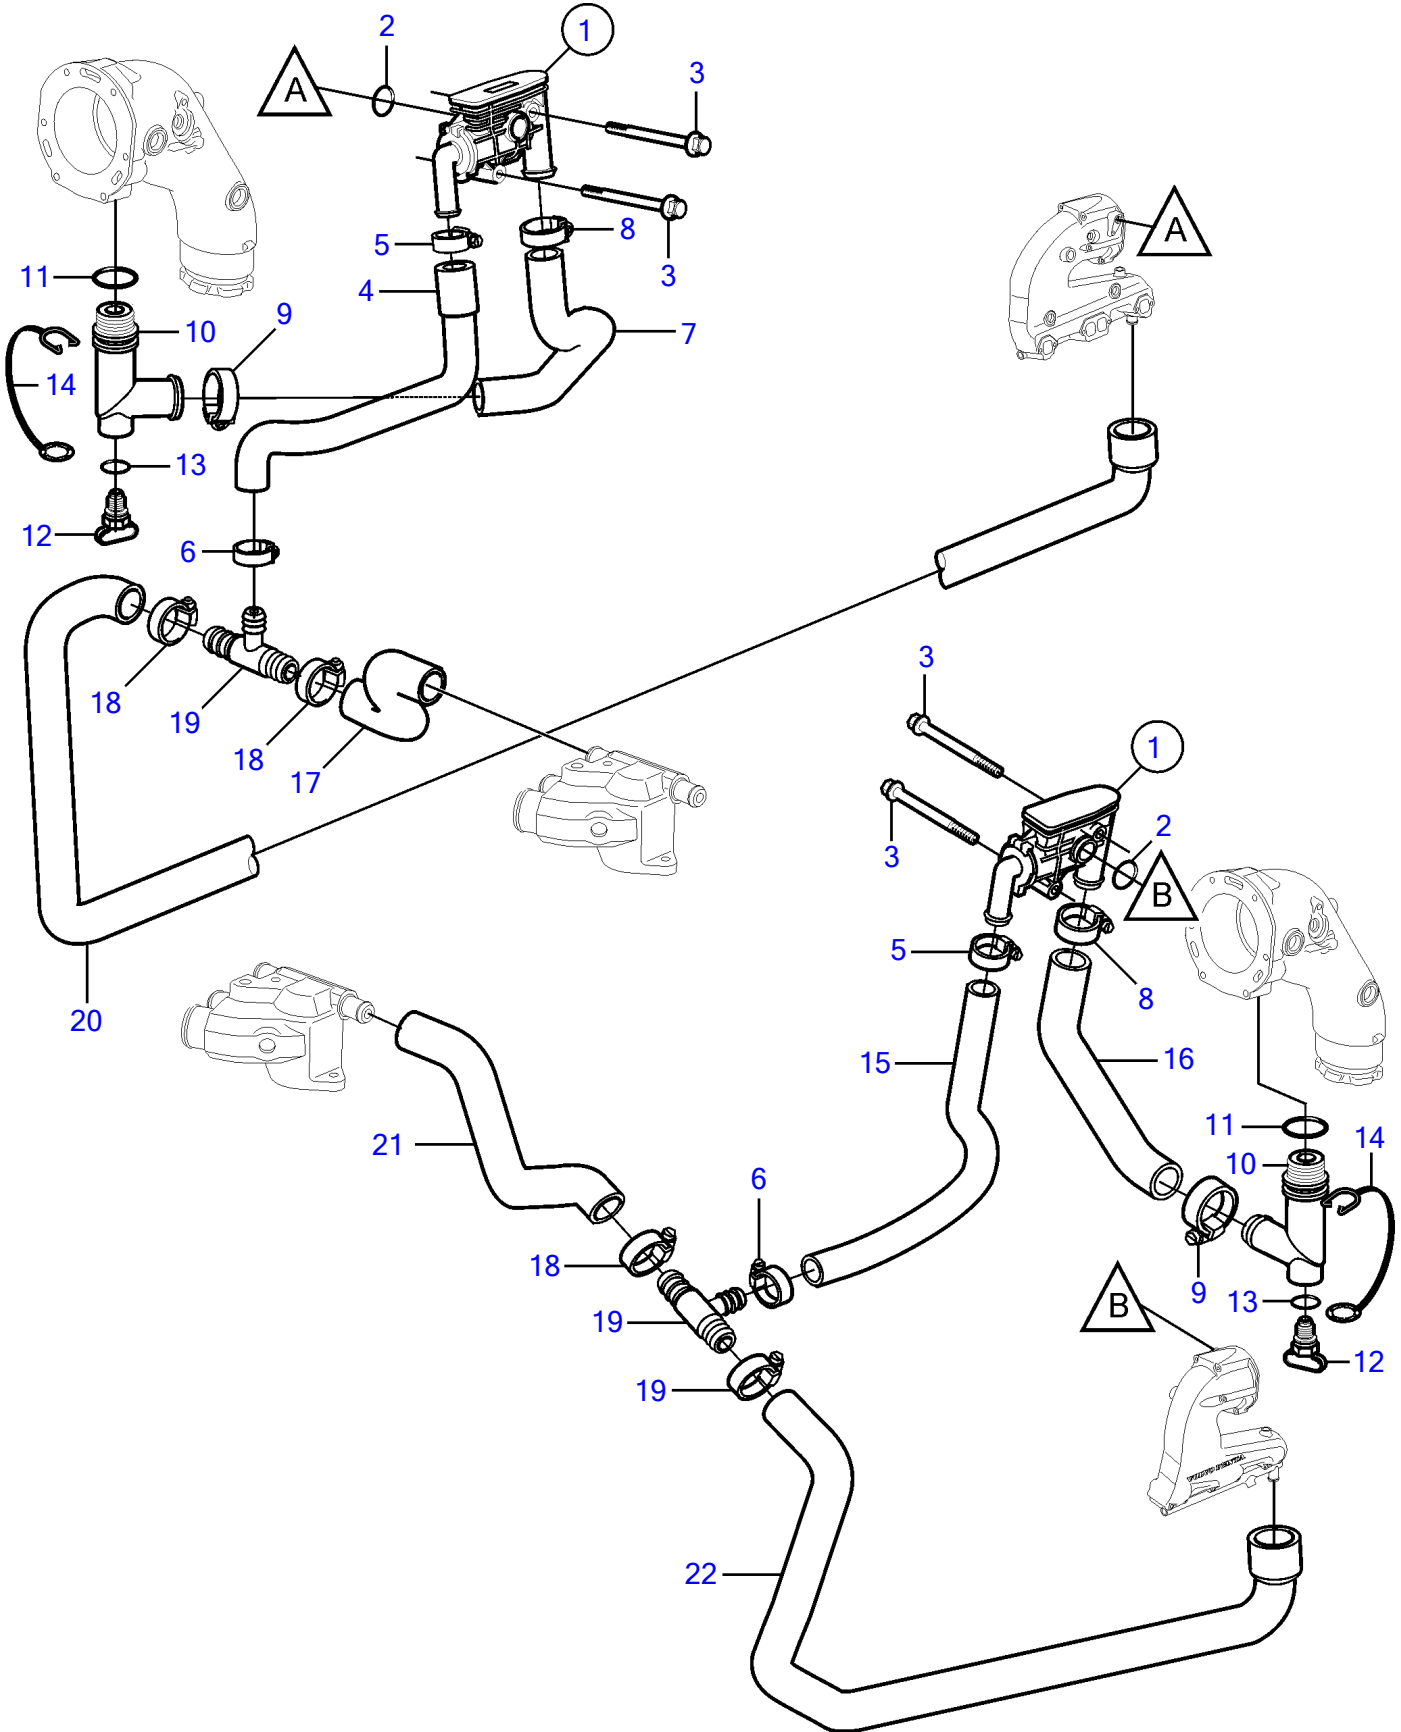

V8-270-CE-A

V8-270-CE-A

REF	PART NO.	QTY	DESCRIPTION	NOTES
1	40005486	1	Thermostat housing	Starboard
	40005487	1	Thermostat housing	Port
		1	• Thermostat	not sold separately
		1	• Fitting	not sold separately
		1	• Spring	not sold separately
		1	• Elbow	not sold separately
		1	• O-ring	not sold separately
		1	• Screw	not sold separately
2	21411368	2	O-ring	
3	965177	4	Flange screw	
4	21131550	1	Hose	standard exhaust height
	21131583	1	Hose	Exhaust with high rise manifold
5	3853794	2	Hose clamp	
6	3853794	2	Hose clamp	
7	3594911	1	Hose	
8	3863439	2	Hose clamp	
9	3863439	2	Hose clamp	
10	21115770	2	Adapter	
11		2	• O-ring	not sold separately
12	21114522	2	Drain plug	
	3849500	2	• Plug	Replaced by 21114522, not sold separately
13	976970	2	• O-ring	
14	3849892	2	• Retainer	
15	21106517	1	Hose	standard exhaust height
		1	Hose	Exhaust with high rise manifold
16	21107967	1	Hose	
17	21106502	1	Hose	
18	3863439	4	Hose clamp	
19	3595495	2	Adapter	
20	21106504	1	Hose	
21	21106506	1	Hose	
22	21106508	1	Hose	