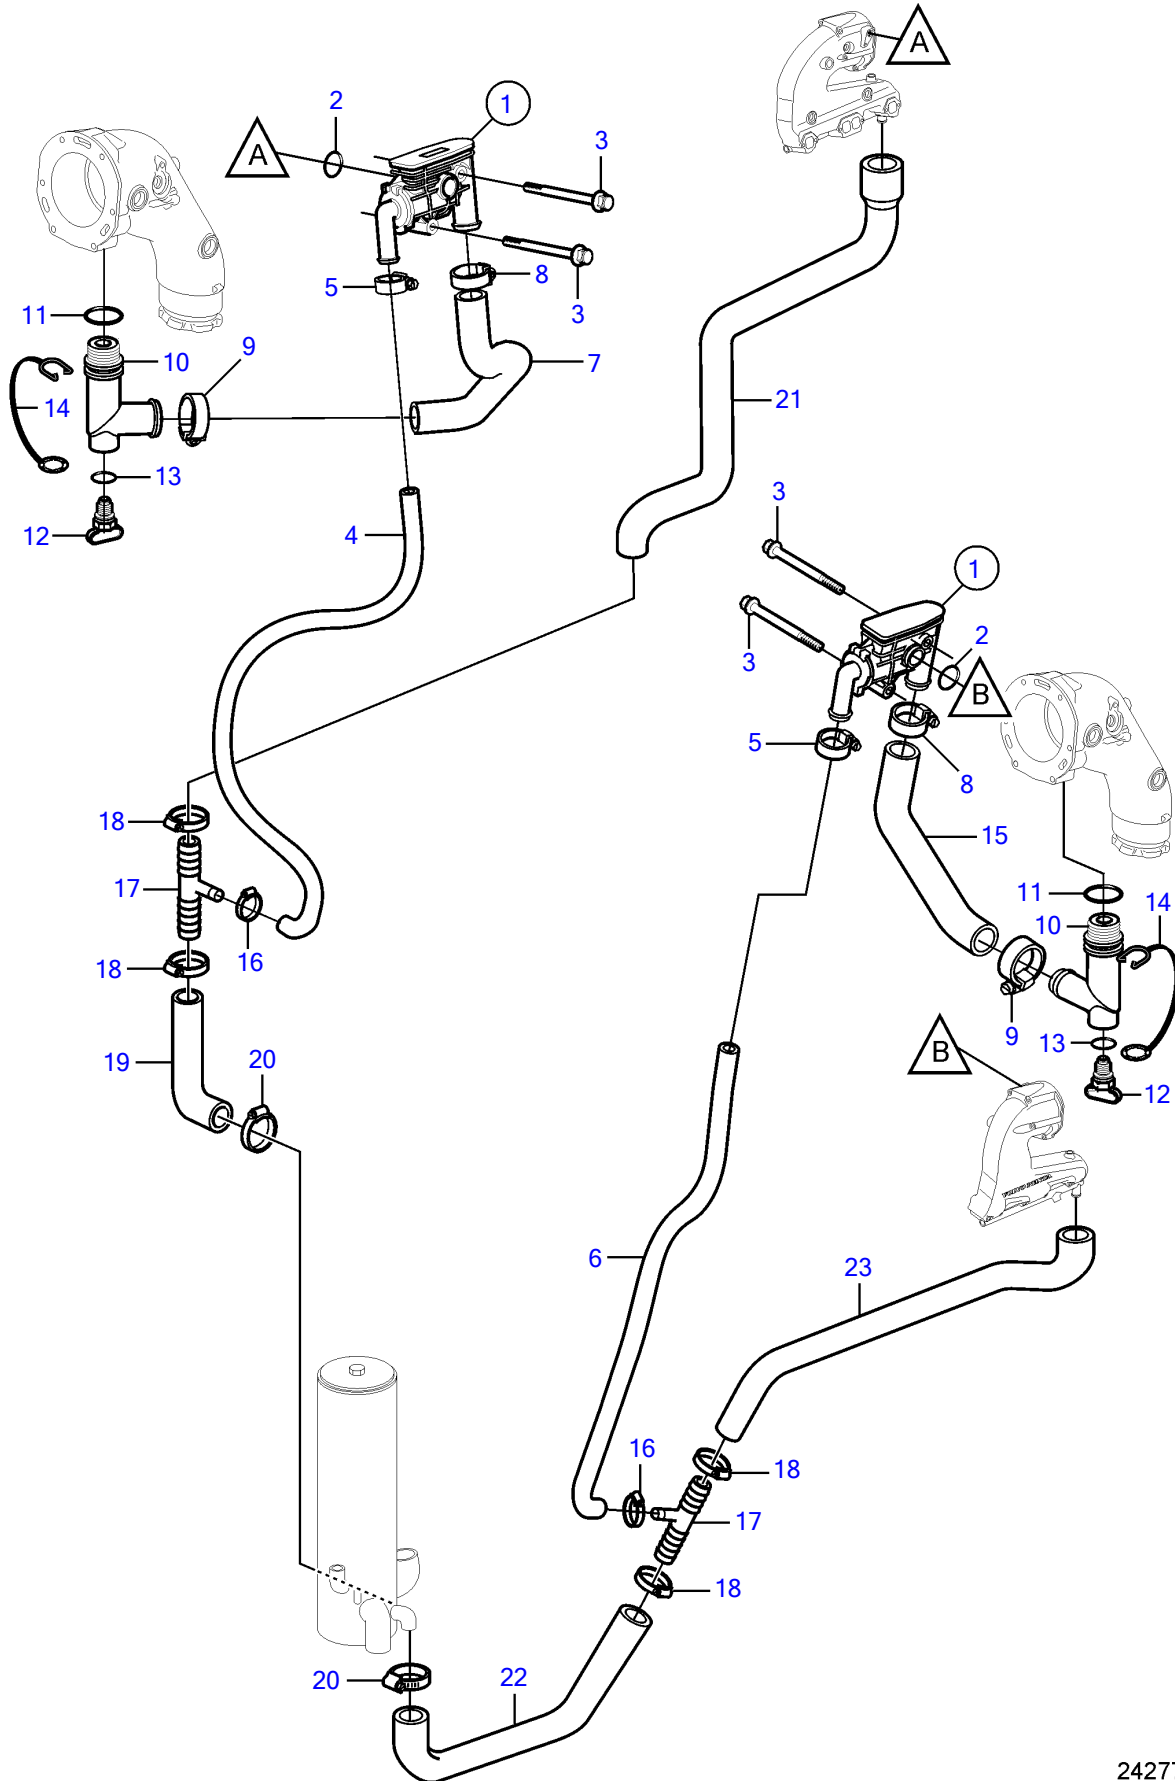

V8-270-CE-A

V8-270-CE-A

REF	PART NO.	QTY	DESCRIPTION	NOTES
1	40005486	1	Thermostat housing	Starboard
	40005487	1	Thermostat housing	Port
		1	• Thermostat	not sold separately
		1	• Fitting	not sold separately
		1	• Spring	not sold separately
		1	• Elbow	not sold separately
		1	• O-ring	not sold separately
		1	• Screw	not sold separately
2	21411368	2	O-ring	
3	965177	4	Flange screw	
4	21130825	1	Hose	
5	3853794	2	Hose clamp	
6	21130827	2	Hose	
7	3594911	1	Hose	
8	3863439	2	Hose clamp	
9	3863439	2	Hose clamp	
10	21115770	2	Adapter	
11		2	• O-ring	not sold separately
12	21114522	2	Drain plug	
	3849500	2	• Plug	Replaced by 21114522, not sold separately
13		2	• O-ring	not sold separately
14	3849892	2	• Retainer	
15	21107967	1	Hose	
16	3853794	2	Hose clamp	
17	3595495	2	Adapter	
18	3863439	4	Hose clamp	
19	40005852	1	Hose	
20	3812303	2	Hose clamp	
21	40005850	1	Hose	
22	21130230	1	Hose	
23	21130233	1	Hose	