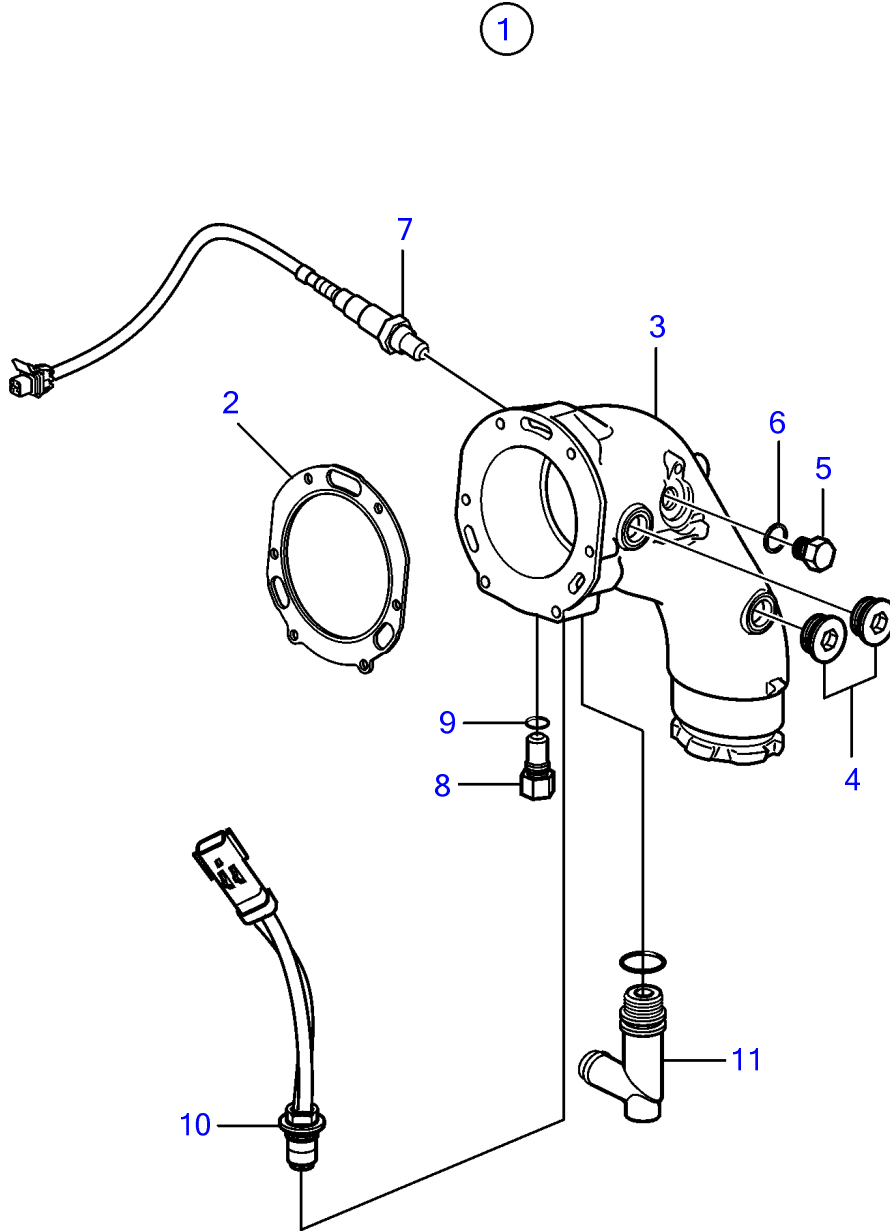

V8-270-CE-A

V8-270-CE-A

REF	PART NO.	QTY	DESCRIPTION	NOTES
1	21571773	1	Elbow	
2	40005439	1	Gasket	
3	21468082	1	Elbow pipe	
4	21399010	2	Plug	M27
		2	• O-ring	
5	960632	2	Plug	
6	977751	2	Gasket	
7	3883724	1	Sensor, oxygen	
		1	• Sealing washer	not sold separately
8	21194290	1	Anode	
9	980998	1	• O-ring	replaced by next part number
	21286721	1	• O-ring	
10	3889526	1	Sensor, temperature	
11	21115770	1	Adapter	
		1	O-ring	not sold separately