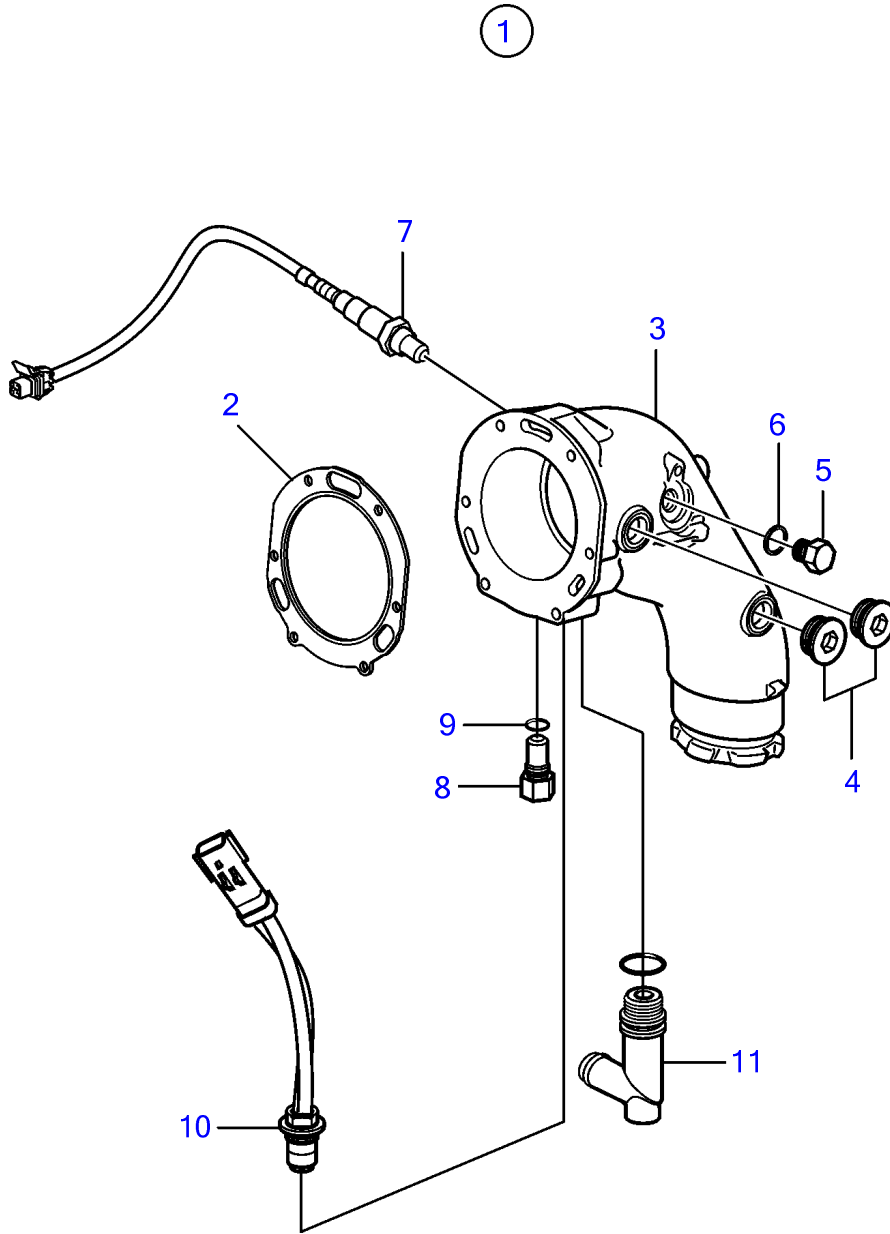

V8-270-CE-A

V8-270-CE-A

REF	PART NO.	QTY	DESCRIPTION	NOTES
1	21571773	1	Elbow	
2	40005439	1	Gasket	
3	21468082	1	Elbow pipe	
4	21399010	2	Plug	M27
		2	• O-ring	
5	960632	2	Plug	
6	977751	2	Gasket	
7	3883724	1	Sensor, oxygen	
		1	• Sealing washer	not sold separately
8	21194290	1	Anode	
9	980998	1	• O-ring	replaced by next part number
	21286721	1	• O-ring	
10	3889526	1	Sensor, temperature	
11	21115770	1	Adapter	
		1	O-ring	not sold separately