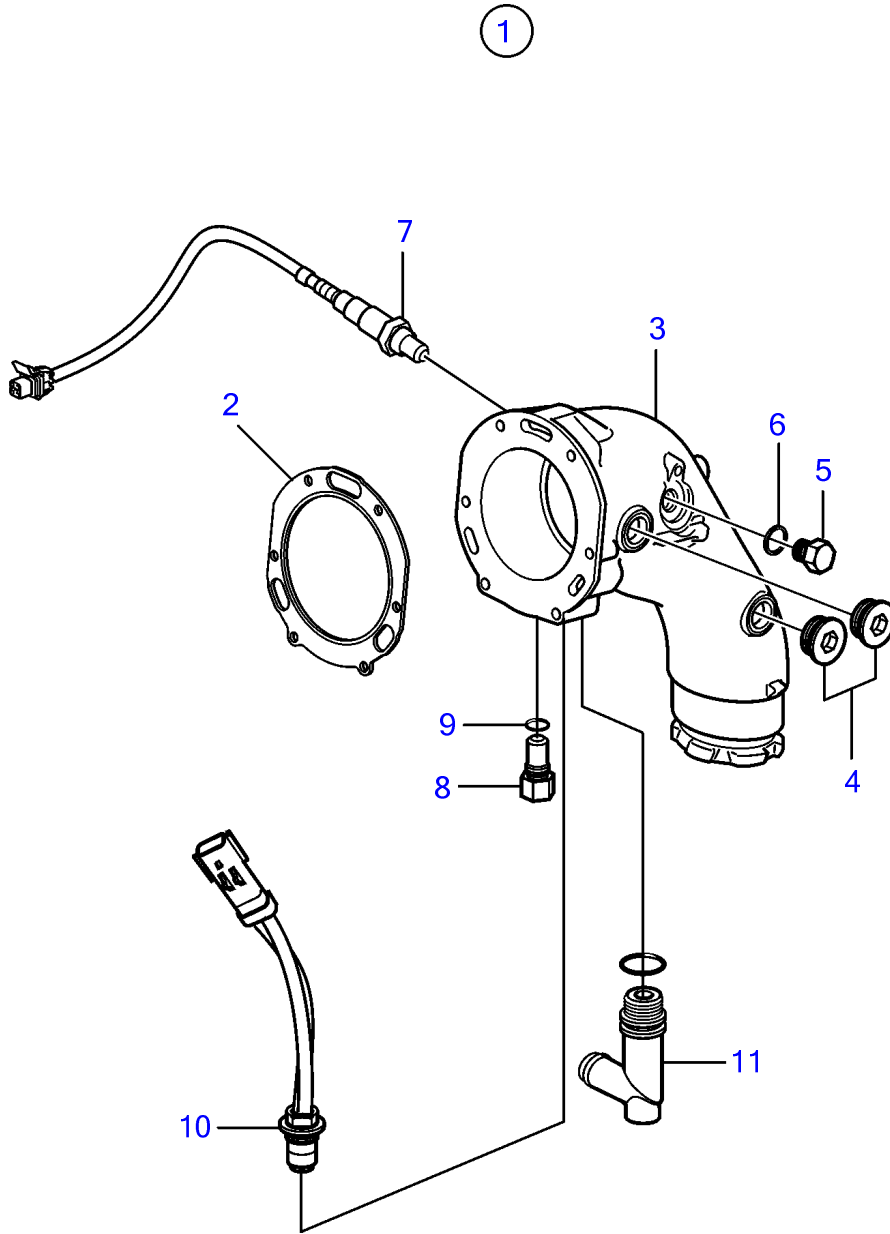

V8-270-CE-A

V8-270-CE-A

REF	PART NO.	QTY	DESCRIPTION	NOTES
1	21571773	1	Elbow	
2	40005439	1	Gasket	
3	21468082	1	Elbow pipe	
4	21399010	2	Plug	M27
		2	• O-ring	
5	960632	2	Plug	
6	977751	2	Gasket	
7	3883724	1	Sensor, oxygen	
		1	• Sealing washer	not sold separately
8	21194290	1	Anode	
9	980998	1	• O-ring	replaced by next part number
	21286721	1	• O-ring	
10	3889526	1	Sensor, temperature	
11	21115770	1	Adapter	
		1	O-ring	not sold separately

47702832-25-37679

26759

Upd:2014-07-01

V8-270-CE-A

VOLVO
PENTA