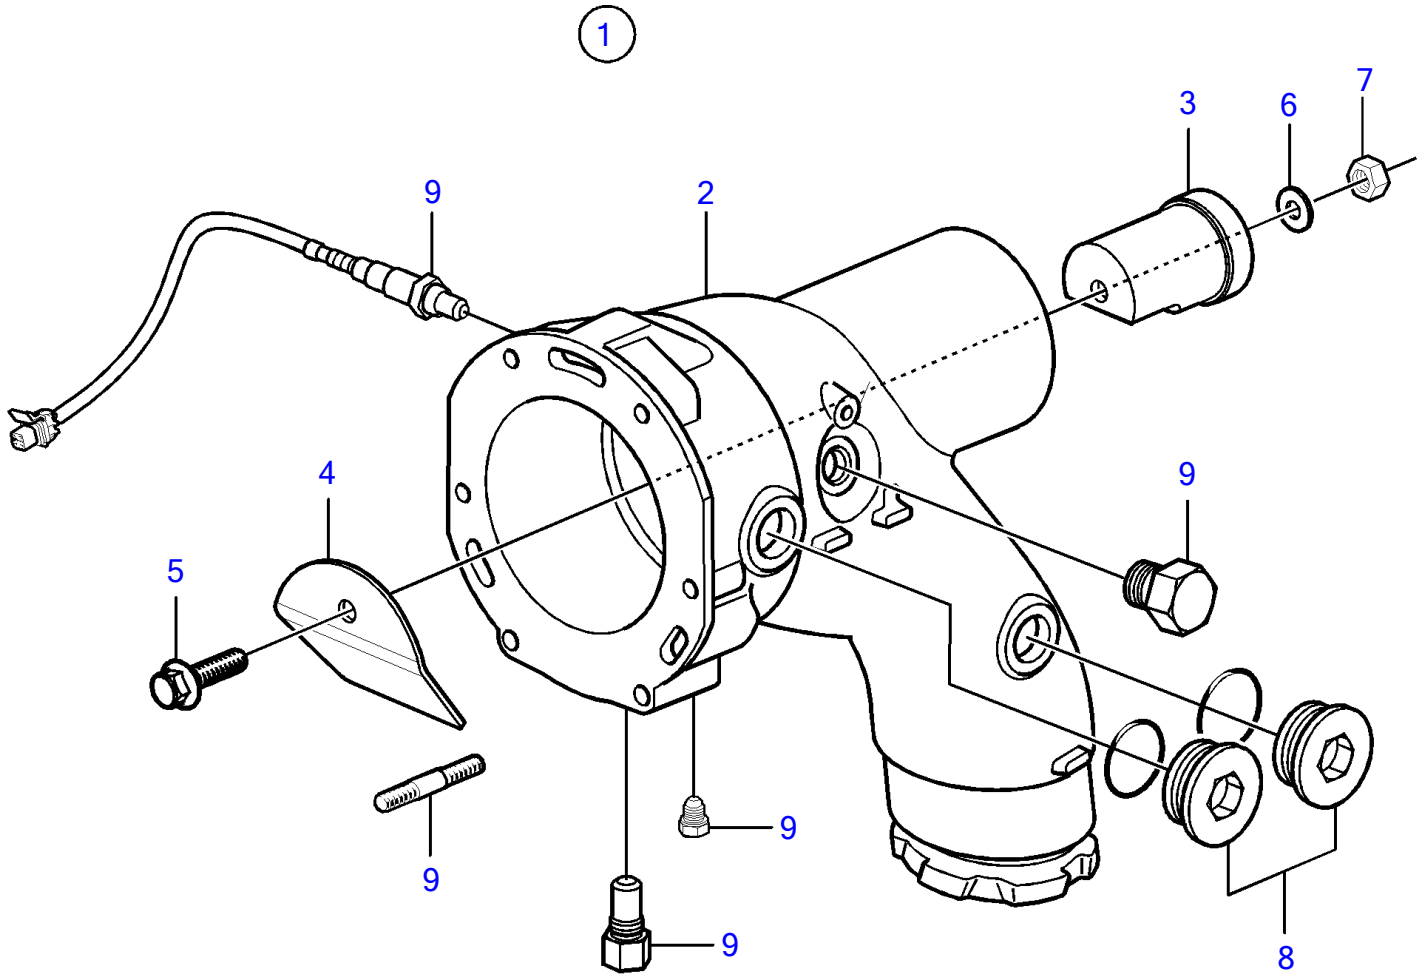

V8-270-CE-A

25373

V8-270-CE-A

REF	PART NO.	QTY	DESCRIPTION	SEE SEC.	NOTES
1	21458379	1	Elbow pipe		replaced by next part number
	21571774	1	Elbow	37681	replacing part does not have hole for sensor bracket, discard bracket
	21468086	1	Elbow pipe		
2		1	• Elbow pipe		
3		1	• Cup		
4		1	• Plate		
5	3595401	1	• Flange screw		
6	980933	1	• Washer		
7	982672	1	• Hexagon nut		
8	21399010	2	Plug		M27
		2	• O-ring		
9		X			See "Exhaust" page for parts mounted to elbow