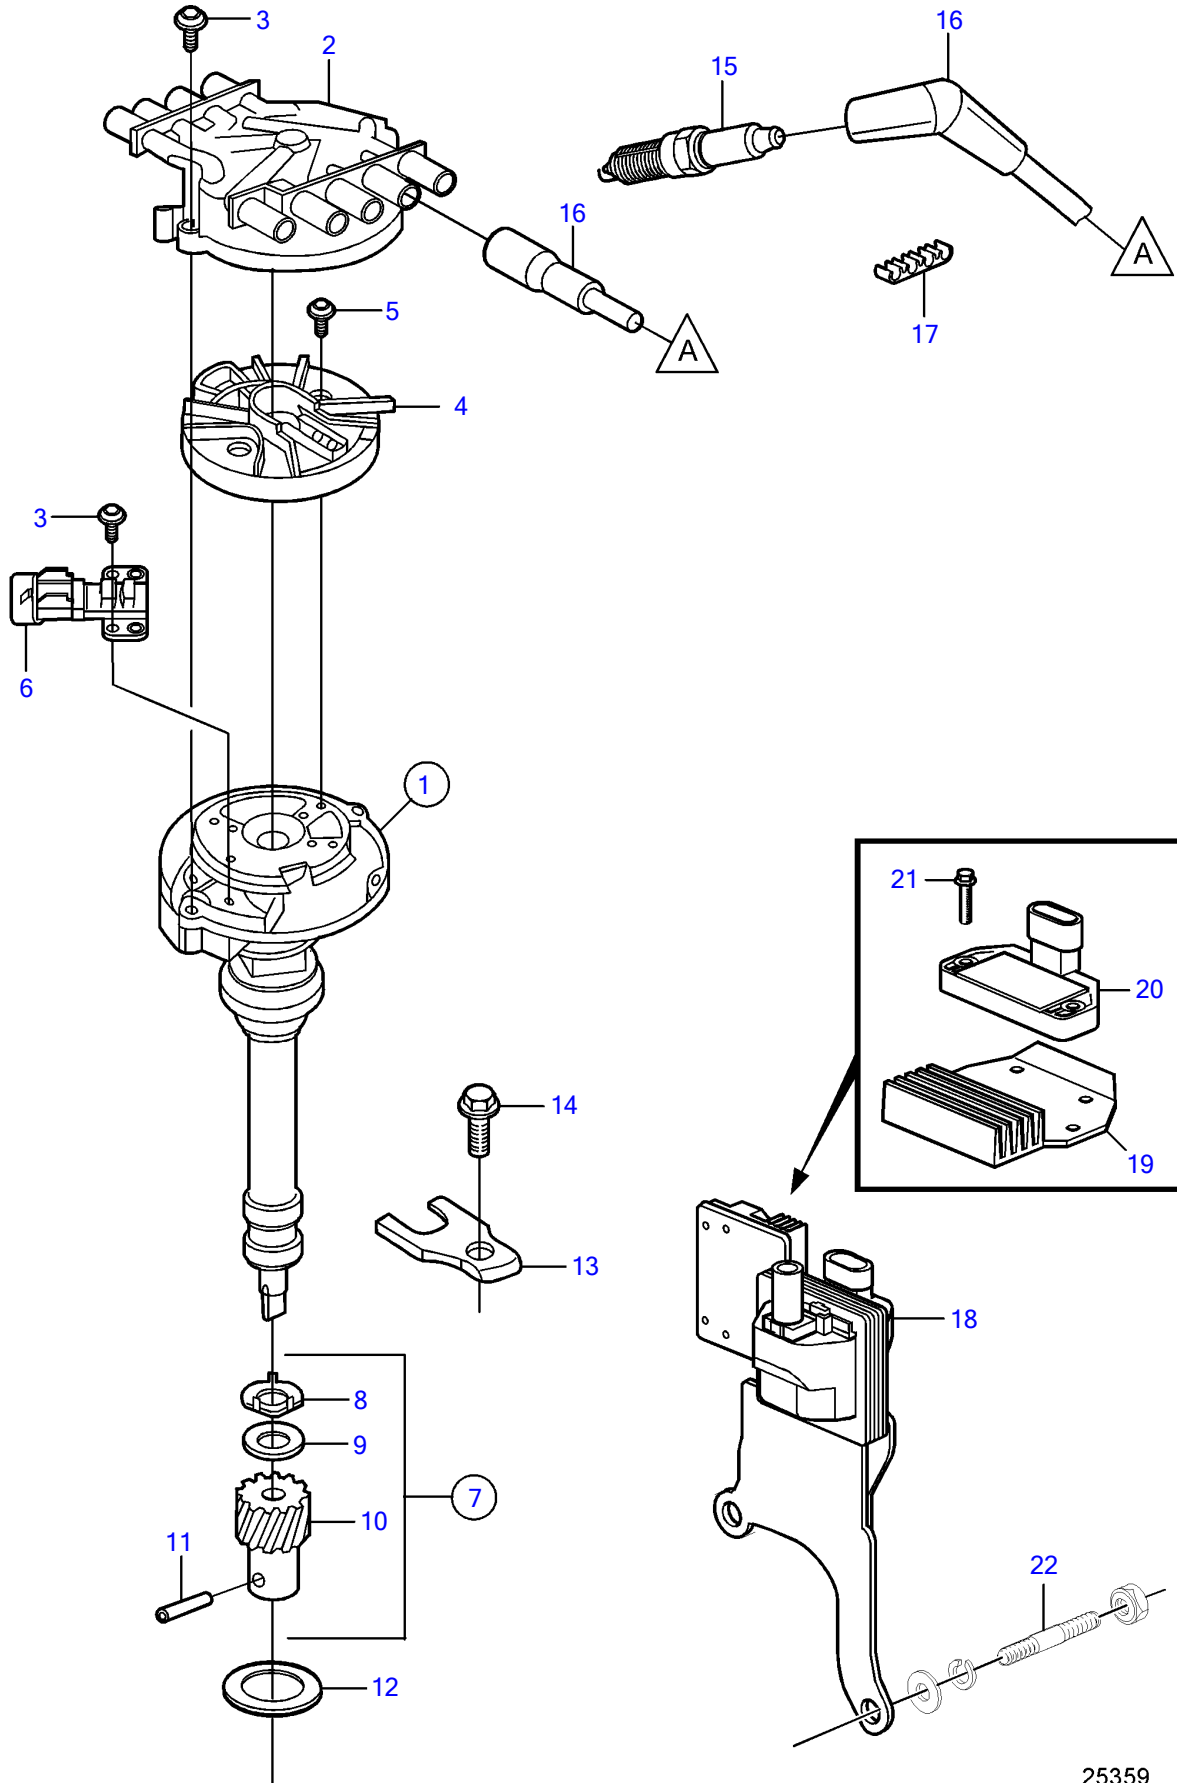

V8-270-CE-A

V8-270-CE-A

REF	PART NO.	QTY	DESCRIPTION	NOTES
1	3861987	1	Distributor	replaced by next part number
	21622232	1	Distributor	
2	3858975	1	• Distributor cap	
3	3858976	4	• Bolt	
4	3858977	1	• Rotor	
5	3858978	2	• Bolt	
6	3863130	1	• Sensor, camshaft position	
7	3858980	1	• Kit	
8		1	• • Washer	not sold separately
9		1	• • Washer	not sold separately
10		1	• • Gear	not sold separately
11		1	• • Pin	not sold separately
12	3852109	1	Gasket	
13	3852108	1	Clamp	
14	3861978	1	Screw	
15	21467472	2	Spark plug kit	4 pack
	21467473	1	Kit	24 pack
16	3888328	1	Ignition cable kit	
17	(3852491)	4	Retainer	Obsolete part
18	21436799	1	Ignition coil	
19	3858985	1	• Cooling plate	
20	3858984	1	• Module	
21	3858986	2	• Bolt	
22		2	Stud	See page with flywheel and flywheel housing.