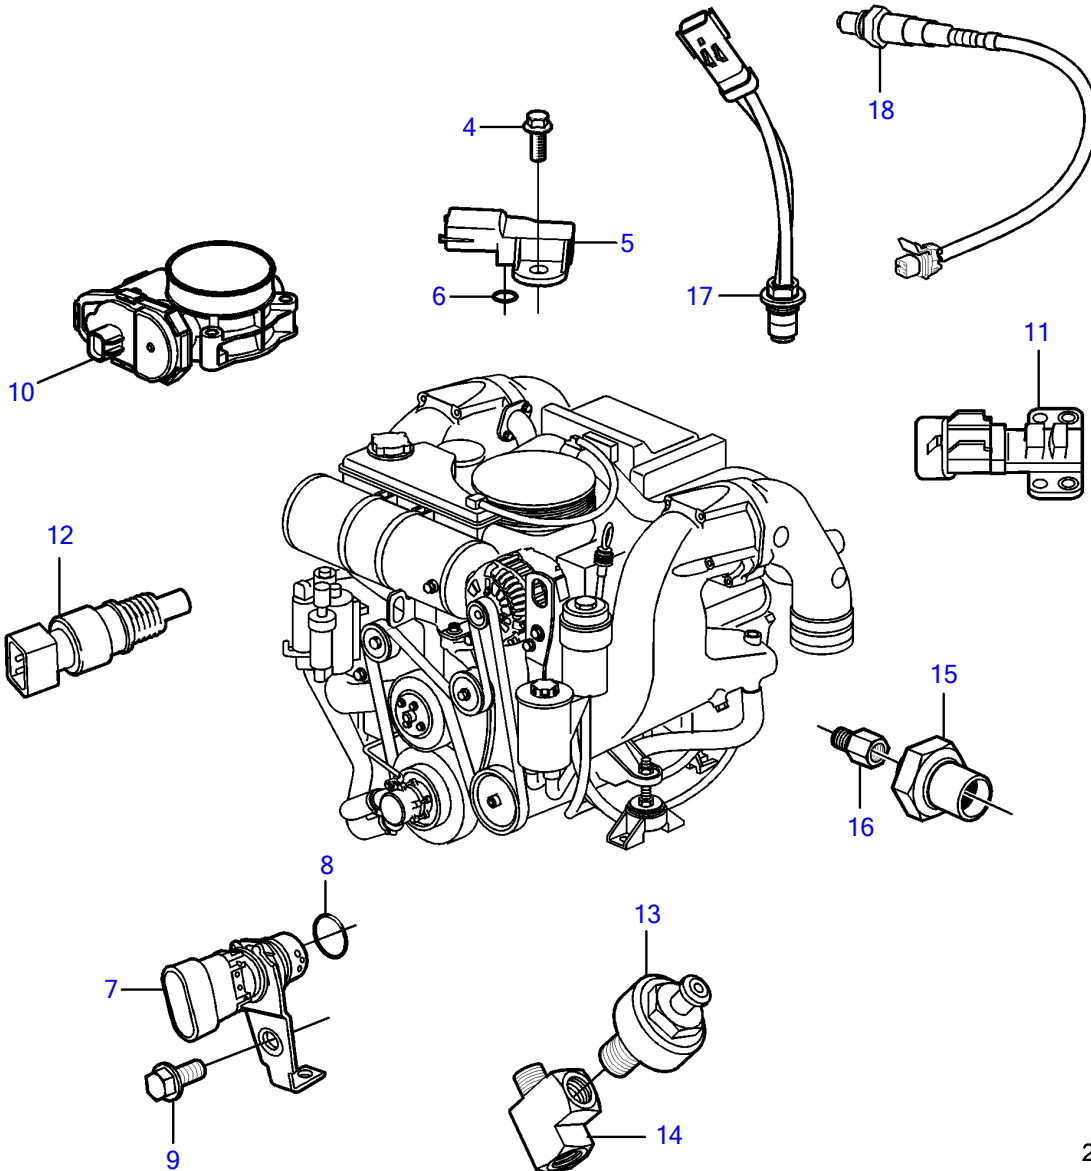

V8-270-CE-A

V8-270-CE-A

REF	PART NO.	QTY	DESCRIPTION	NOTES
1	21906702	1	Module	
2	3843651	4	Flange screw	
3	21333459	1	Bracket	
4	3858973	1	Bolt	
5	3859020	1	Sensor, MAT/MAP	
6	3858988	1	• Sealing	
7	3858979	1	Sensor, crankshaft position	
8	3859009	1	• O-ring	
9	3858983	1	Bolt	
10		1	Throttle body	See "Throttle Body" page
		2	Sensor, throttle position	
		1	Switch, idle validation	
11	3863130	1	Sensor, camshaft position	
12	3850397	1	Switch	
13	3850357	2	Knock sensor	replaced by next part number
	22024631	2	Knock sensor	
14	3593571	1	Fitting	
15	3887328	1	Sensor, oil pressure	
16	3887970	1	Fitting	
17	3889526	4	Sensor, temperature	
18	3883724	4	Sensor, oxygen	