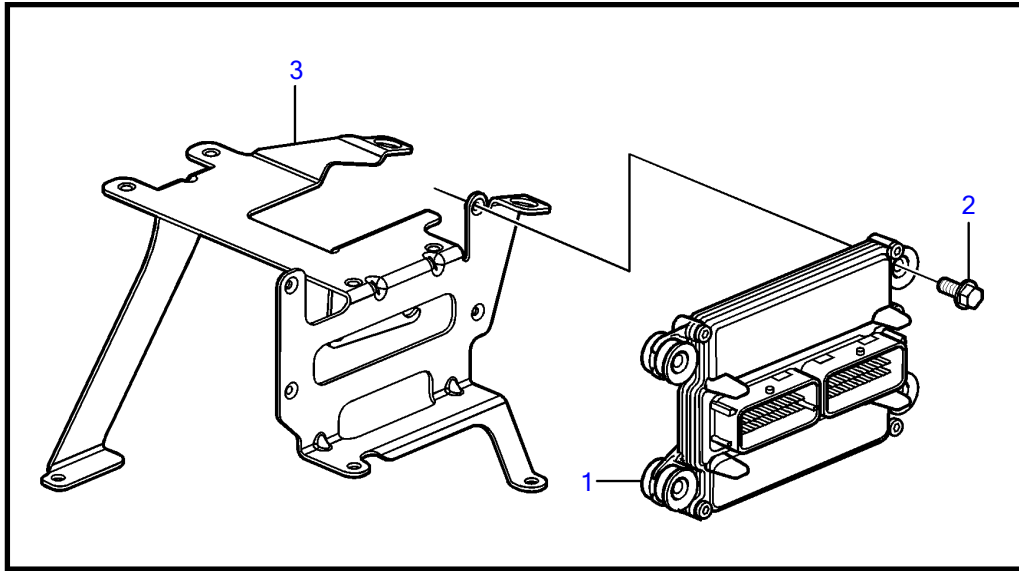

V8-270-CE-A

V8-270-CE-A

REF	PART NO.	QTY	DESCRIPTION	NOTES
1	21906702	1	Module	
2	3843651	4	Flange screw	
3	21333459	1	Bracket	
4	3858973	1	Bolt	
5	3859020	1	Sensor, MAT/MAP	
6	3858988	1	• Sealing	
7	3858979	1	Sensor, crankshaft position	
8	3859009	1	• O-ring	
9	3858983	1	Bolt	
10		1	Throttle body	See "Throttle Body" page
		2	Sensor, throttle position	
		1	Switch, idle validation	
11	3863130	1	Sensor, camshaft position	
12	3850397	1	Switch	
13	3850357	2	Knock sensor	replaced by next part number
	22024631	2	Knock sensor	
14	3593571	1	Fitting	
15	3887328	1	Sensor, oil pressure	
16	3887970	1	Fitting	
17	3889526	4	Sensor, temperature	
18	3883724	4	Sensor, oxygen	