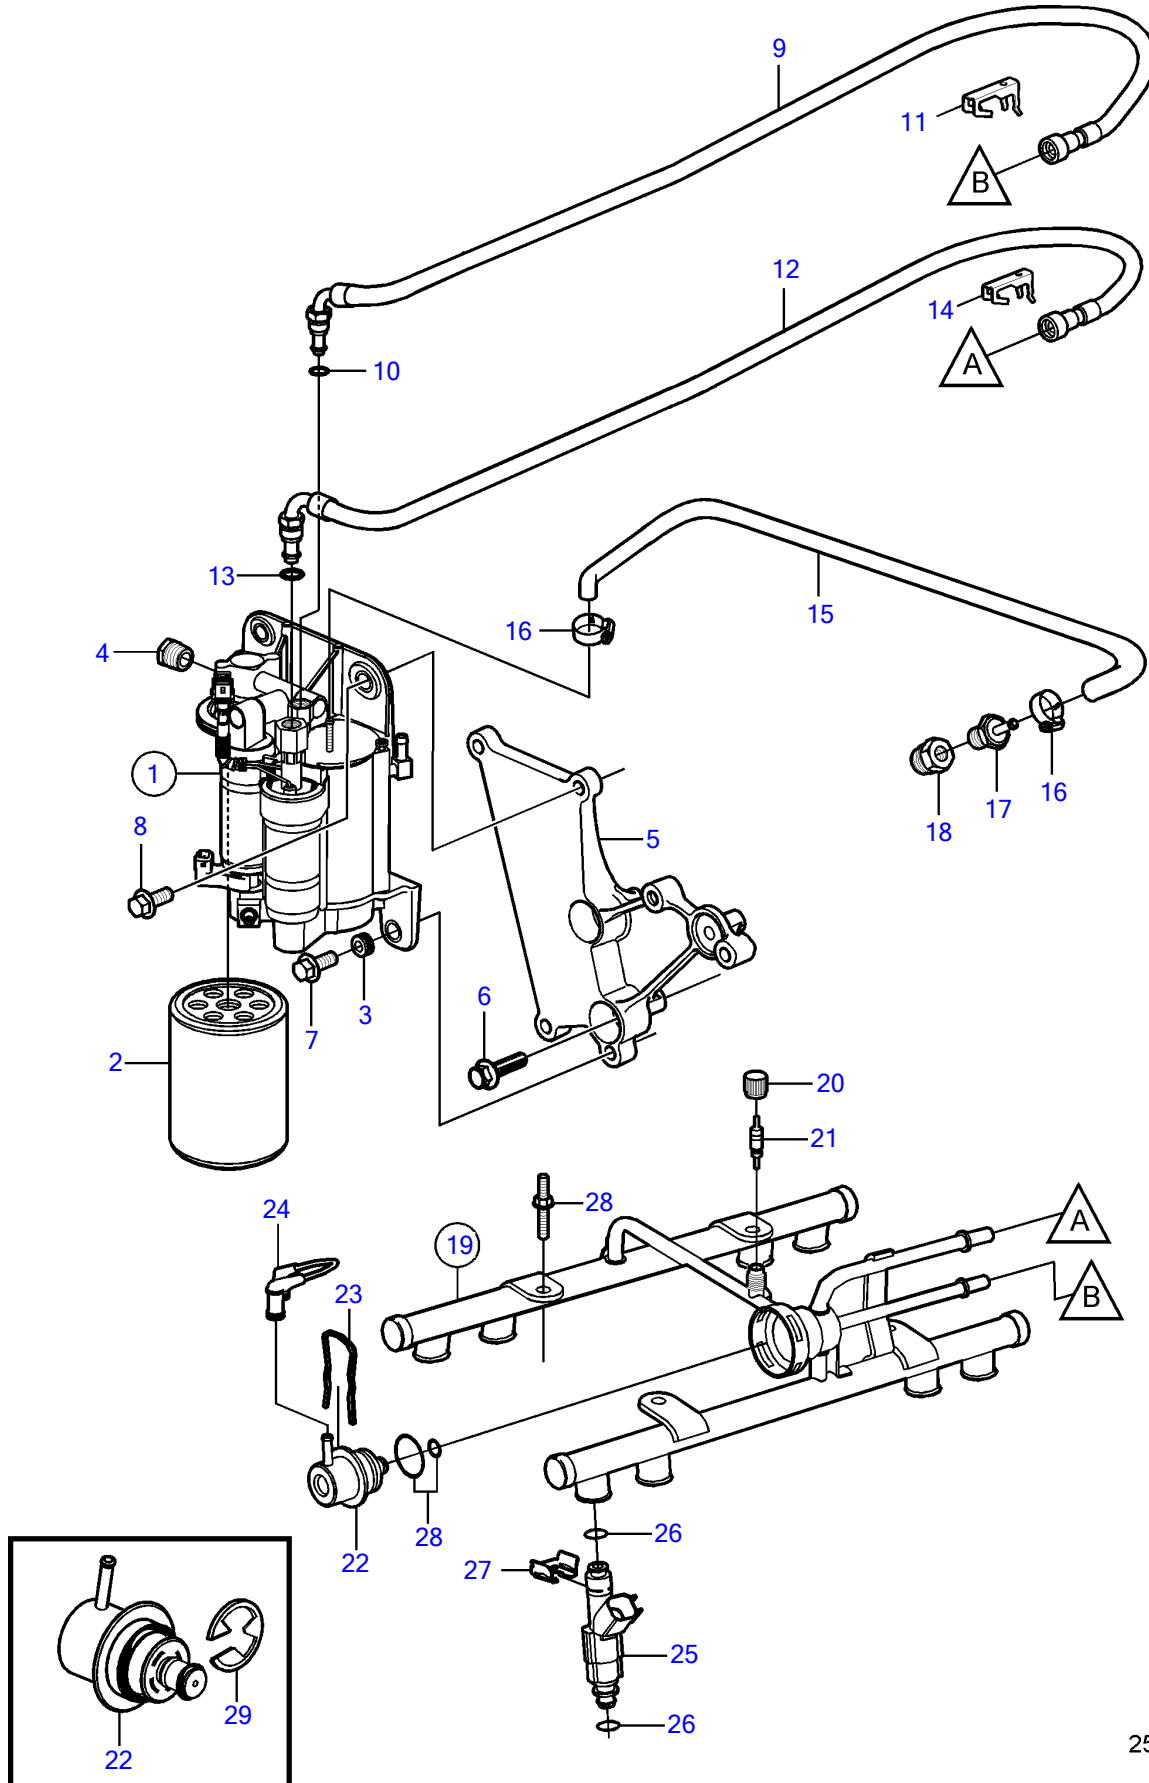

V8-270-CE-A

25360

V8-270-CE-A

REF	PART NO.	QTY	DESCRIPTION	SEE SEC.	NOTES
1	21545138	1	Fuel pump		replaced by next part number
	21608511	1	Fuel pump		
	3588865	1	• Fuel pump kit		High pressure fuel pump
2	3847644	1	• Fuel filter		
			• Bulletin P-23-3-4	P-23-3-4-EN	High Capacity Fuel Filter, Gas
			• Bulletin p-18-8-1	p-18-8-1-EN	Volvo Penta Ethanol Fuel treatment
3	3861396	4	• Rubber bushing		
4	3857816	1	Bushing		
5	21358873	1	Bracket		
6	3850753	3	Flange screw		
7	982702	2	Flange screw		
8	946472	2	Flange screw		
9	3888727	1	Fuel hose		
10	3850424	1	• O-ring		
11	3887195	1	Locking clip		
12	3888725	1	Fuel hose		
13	3850423	1	• O-ring		
14	3887198	1	Locking clip		
15	3807072	1	Kit		
		1	• Hose		
16	3860413	2	Hose clamp		
17	3860290	1	Nipple		
18	3861926	1	Tube fitting		
19	3858966	1	Fuel pipe		
20	3858972	1	Cardboard tube		
21	3858971	1	Valve		
22	3858967	1	Governor		
			• Bulletin P-23-7-3	P-23-7-3-EN	Fuel Pressure Regulator, 4.3L, 5.0L, 5.7L
23	3858968	1	Clip		
24	3858974	1	Hose		
25	21141691	8	Injector		
26	3858981	1	O-ring		Includes 16 o-rings for injectors and 2 o-rings for pressure regulator.
27	3858970	8	Retainer		
28	3858973	4	Bolt		
29	21491831	1	Clip		