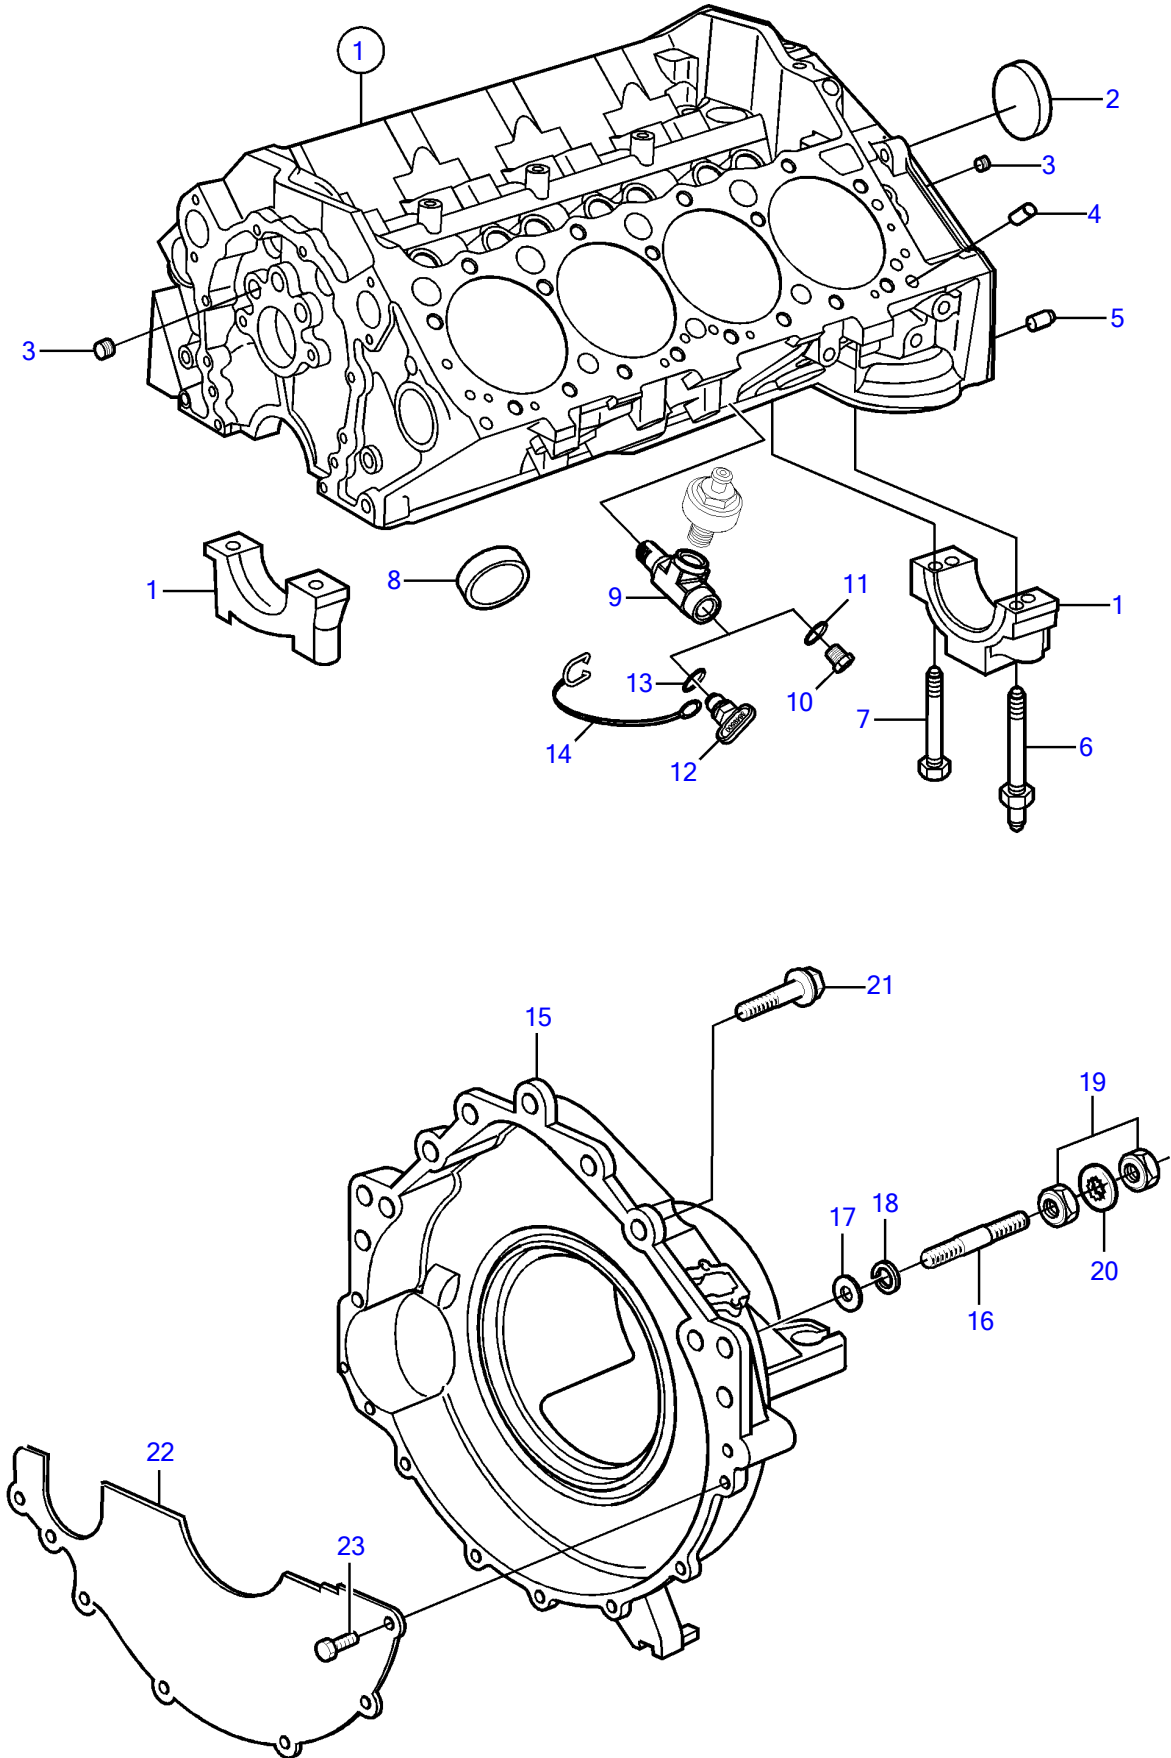

V8-270-CE-A

V8-270-CE-A

REF	PART NO.	QTY	DESCRIPTION	NOTES
1		1	Cylinder block	See "Longblock" section
2	3853209	1	• Core plug	
3	952075	1	• Plug	
4	3853114	4	• Locating pin, cylinder head	
5	3856001	2	• Pin, flywheel housing	
6	3862354	6	• Stud	
7	3862355	10	• Bolt	
8	3852100	8	Core plug	
9	3593571	1	Fitting	Port
	3593571	1	Fitting	Starboard
10	40005082	2	Plug	
11	976970	2	• O-ring	
12	21114522	2	Drain plug	
	3849500	2	• Plug	Replaced by 21114522, not sold separately
13	976970	2	• O-ring	
14	3849892	2	• Retainer	
15	21157924	1	Flywheel housing	replaced by next part number
		1	Flywheel housing	
16	3852483	3	Stud	
17	980933	3	Washer	
18	3852002	3	Spring washer	
19	(3852065)	6	Nut	Obsolete part, 3/8" - 16 unc
20	(3852070)	6	Washer	Obsolete part
21	3853392	2	Flange screw	L=2.50" (64mm)
	3860582	1	Flange screw	L=1.25" (32mm)
22	3854604	1	Cover	
23	3852421	4	Screw	