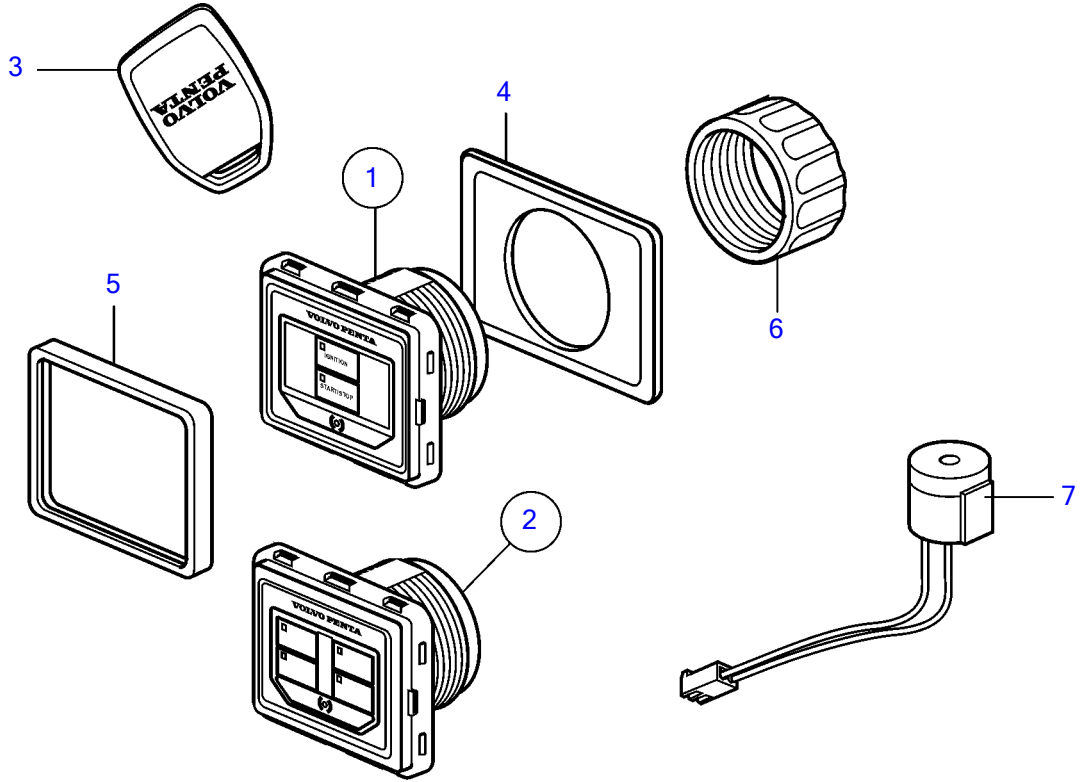

V8-270-CE-A

26339

V8-270-CE-A

REF	PART NO.	QTY	DESCRIPTION	NOTES
1	21758304	1	Panel	Single panel
2	21836809	1	Panel	Twin panel
3	21758351	2	• Key	
4	3808135	1	• Gasket	
5	21467057	1	• Frame	
6	3808134	1	• Nut	
7	21358227	1	• Buzzer	
8	21693204	1	Cable	e-Key single harness
9	21693208	1	Cable	e-Key twin harness
10	21693202	1	Cable	e-Key single harness with Lanyard
11	21693206	1	Cable	e-Key twin harness with Lanyard
12	21876876	1	Cable	e-Key quad harness