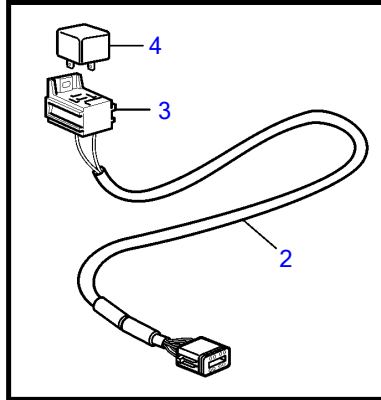

V8-270-CE-A

V8-270-CE-A

REF	PART NO.	QTY	DESCRIPTION	SEE SEC.	NOTES
1	21825662	1	Cable		Y-split, multisensor
2	21427463	1	Cable		Auxiliary relay
3	977184	1	• Housing		
4	873765	1	Relay		12V
5	3889410	1	Extension cable'verl		L=1.5m
	3842733	1	Extension cable'verl		L=3.0m
	3842734	1	Extension cable'verl		L=5.0m
	3842735	1	Extension cable'verl		L=7.0m
	3842736	1	Extension cable'verl		L=9.0m
	3842737	1	Extension cable'verl		L=11.0m
	21172469	1	Extension cable'verl		L=20m
	21172470	1	Extension cable'verl		L=40m
6	21421945	1	Cable		Steering adapter
7	3588972	1	Cable kit		Y-connector bus cable, 6-pole., L=0.5m
	874960	2	• Housing		
	874959	1	• Housing		
8	3886666	1	Cable, multilink		L=1.5m
	21166002	1	Wiring harness, multilink		7m
	21166003	1	Wiring harness, multilink		9m
	21166004	1	Wiring harness, multilink		13m
9	3588206	1	Cable kit, y-split		
10	21865234	1	Cable		L=1.5m
	874789	1	Cable kit		L=5.0m
	889550	1	Cable		L=7.0m
	889551	1	Cable		L=9.0m
	889552	1	Cable		L=11.0m
	888013	1	Cable		L=13.0m
11	21460908	1	Converter		A-can converter
12	21480272	1	Cable		Extension cable, 6 pin. 1.5m, steering
13	3848966	1	Control unit		Dimmer unit
			• Bulletin P-38-1-1	P-38-1-1-EN	ADU - Automatic Dimmer Unit
14	21469055	1	Connection block		Multi-link hub
15	21825714	1	Terminal		
16	21287072		Wiring harness		T-cable, Multi-link hub
	874960	3	• Housing		
17	21427460	1	Cable		T-cable, Datalink
18	874759	1	Extension cable'verl		extension cable, Easy-link gauges, L=1.0m
	3807043	1	Extension cable'verl		extension cable, Easy-link gauges, L=3.0m