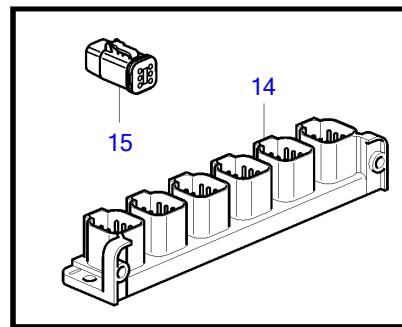

V8-270-CE-A

V8-270-CE-A

REF	PART NO.	QTY	DESCRIPTION	SEE SEC.	NOTES
1	21825662	1	Cable		Y-split, multisensor
2	21427463	1	Cable		Auxiliary relay
3	977184	1	• Housing		
4	873765	1	Relay		12V
5	3889410	1	Extension cable'verl		L=1.5m
	3842733	1	Extension cable'verl		L=3.0m
	3842734	1	Extension cable'verl		L=5.0m
	3842735	1	Extension cable'verl		L=7.0m
	3842736	1	Extension cable'verl		L=9.0m
	3842737	1	Extension cable'verl		L=11.0m
	21172469	1	Extension cable'verl		L=20m
	21172470	1	Extension cable'verl		L=40m
6	21421945	1	Cable		Steering adapter
7	3588972	1	Cable kit		Y-connector bus cable, 6-pole., L=0.5m
	874960	2	• Housing		
	874959	1	• Housing		
8	3886666	1	Cable, multilink		L=1.5m
	21166002	1	Wiring harness, multilink		7m
	21166003	1	Wiring harness, multilink		9m
	21166004	1	Wiring harness, multilink		13m
9	3588206	1	Cable kit, y-split		
10	21865234	1	Cable		L=1.5m
	874789	1	Cable kit		L=5.0m
	889550	1	Cable		L=7.0m
	889551	1	Cable		L=9.0m
	889552	1	Cable		L=11.0m
	888013	1	Cable		L=13.0m
11	21460908	1	Converter		A-can converter
12	21480272	1	Cable		Extension cable, 6 pin. 1.5m, steering
13	3848966	1	Control unit		Dimmer unit
			• Bulletin P-38-1-1	P-38-1-1-EN	ADU - Automatic Dimmer Unit
14	21469055	1	Connection block		Multi-link hub
15	21825714	1	Terminal		
16	21287072		Wiring harness		T-cable, Multi-link hub
	874960	3	• Housing		
17	21427460	1	Cable		T-cable, Datalink
18	874759	1	Extension cable'verl		extension cable, Easy-link gauges, L=1.0m
	3807043	1	Extension cable'verl		extension cable, Easy-link gauges, L=3.0m