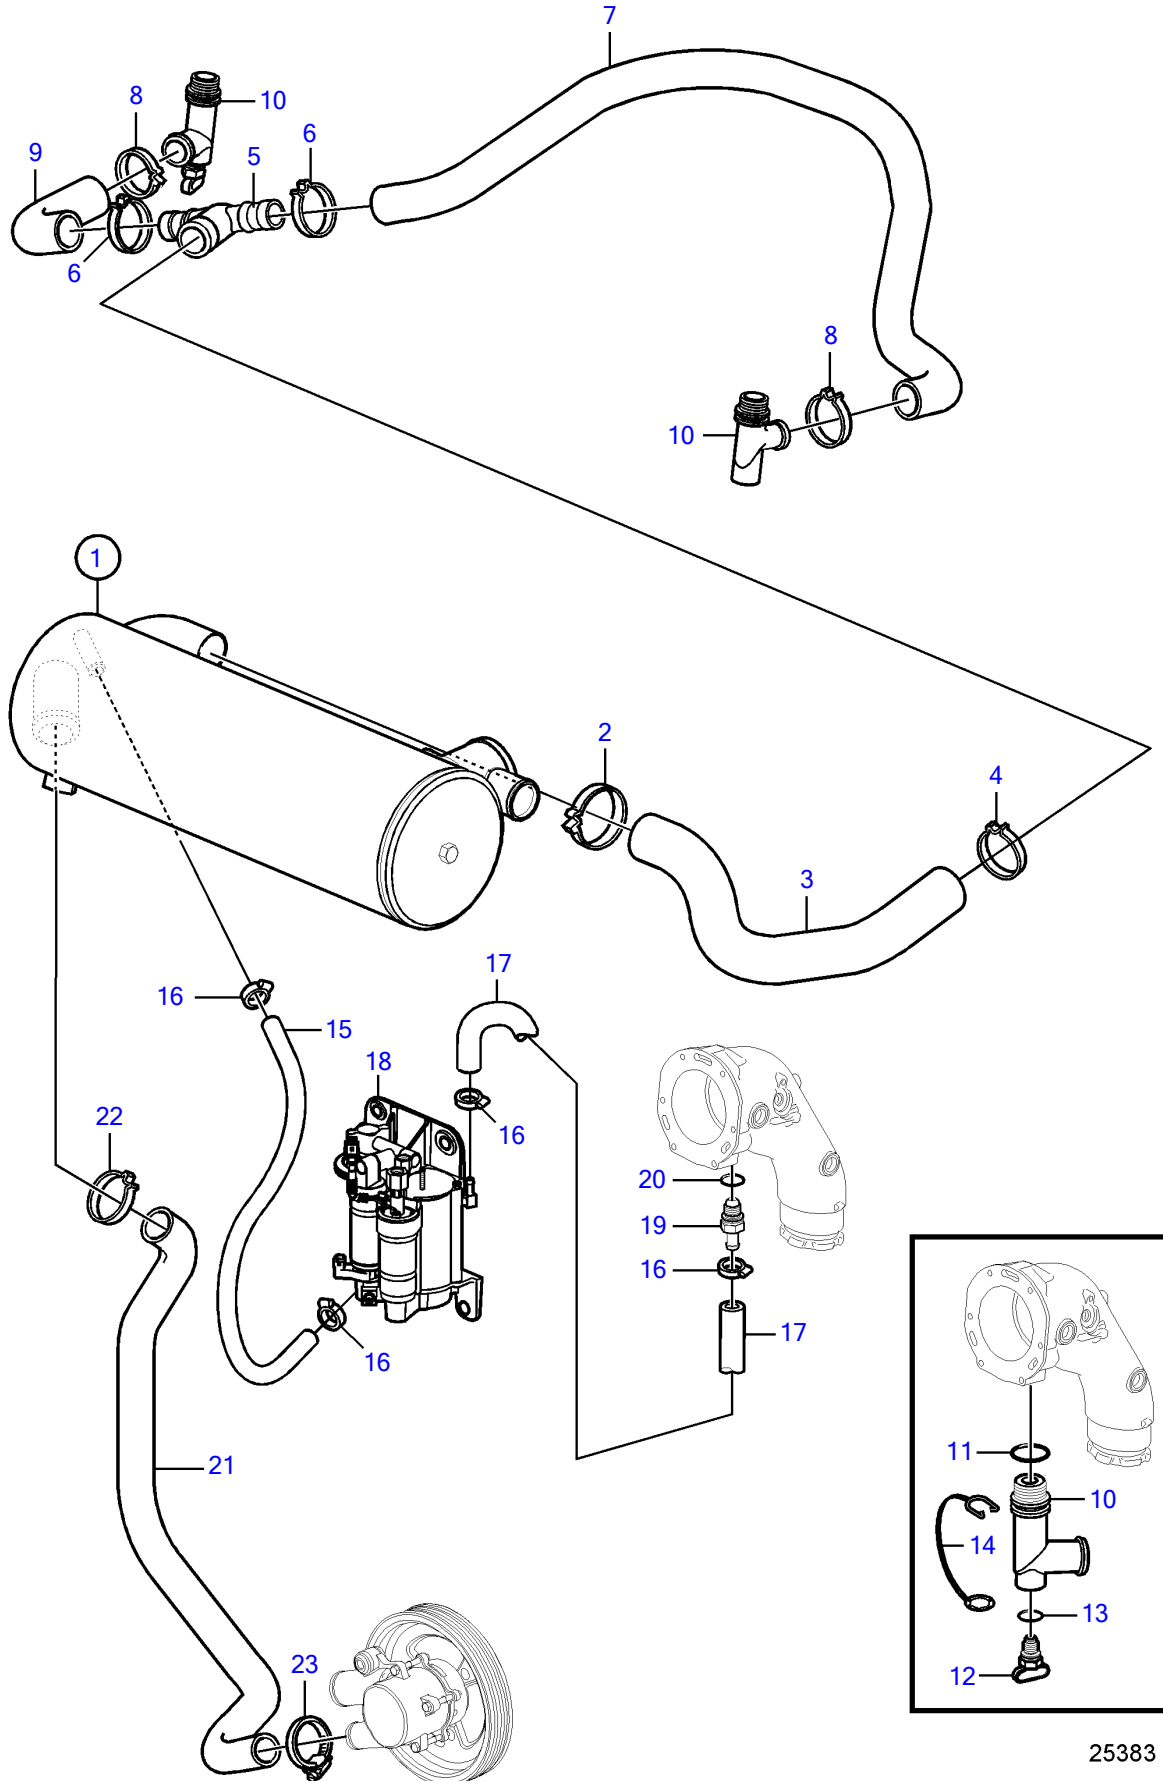

V8-270-CE-A

25383

V8-270-CE-A

REF	PART NO.	QTY	DESCRIPTION	NOTES
1	21444263	1	Heat exchanger	
2	982717	1	Clamp	
3	21338610	1	Hose	
4	982645	1	Clamp	
5	21338635	1	Connector	
6	(982715)	2	Clamp	Obsolete part
7	21338614	1	Hose	Port
8	(982715)	2	Clamp	Obsolete part
9	21338612	1	Hose	Starboard
10	21115770	2	Adapter	
11		2	• O-ring	not sold separately
12	21114522	2	Drain plug	
	3849500	2	• Plug	Replaced by 21114522, not sold separately
13	976970	2	• O-ring	
14	3849892	2	• Retainer	
15	3862550	1	Hose	
16	3860413	4	Hose clamp	
17	21114718	1	Hose	
18		1	Fuel pump	See "Fuel system" page
19	21115767	1	Adapter	
20	976970	1	• O-ring	
21	21338608	1	Hose	
22	982717	1	Clamp	
23	3852602	1	Hose clamp	