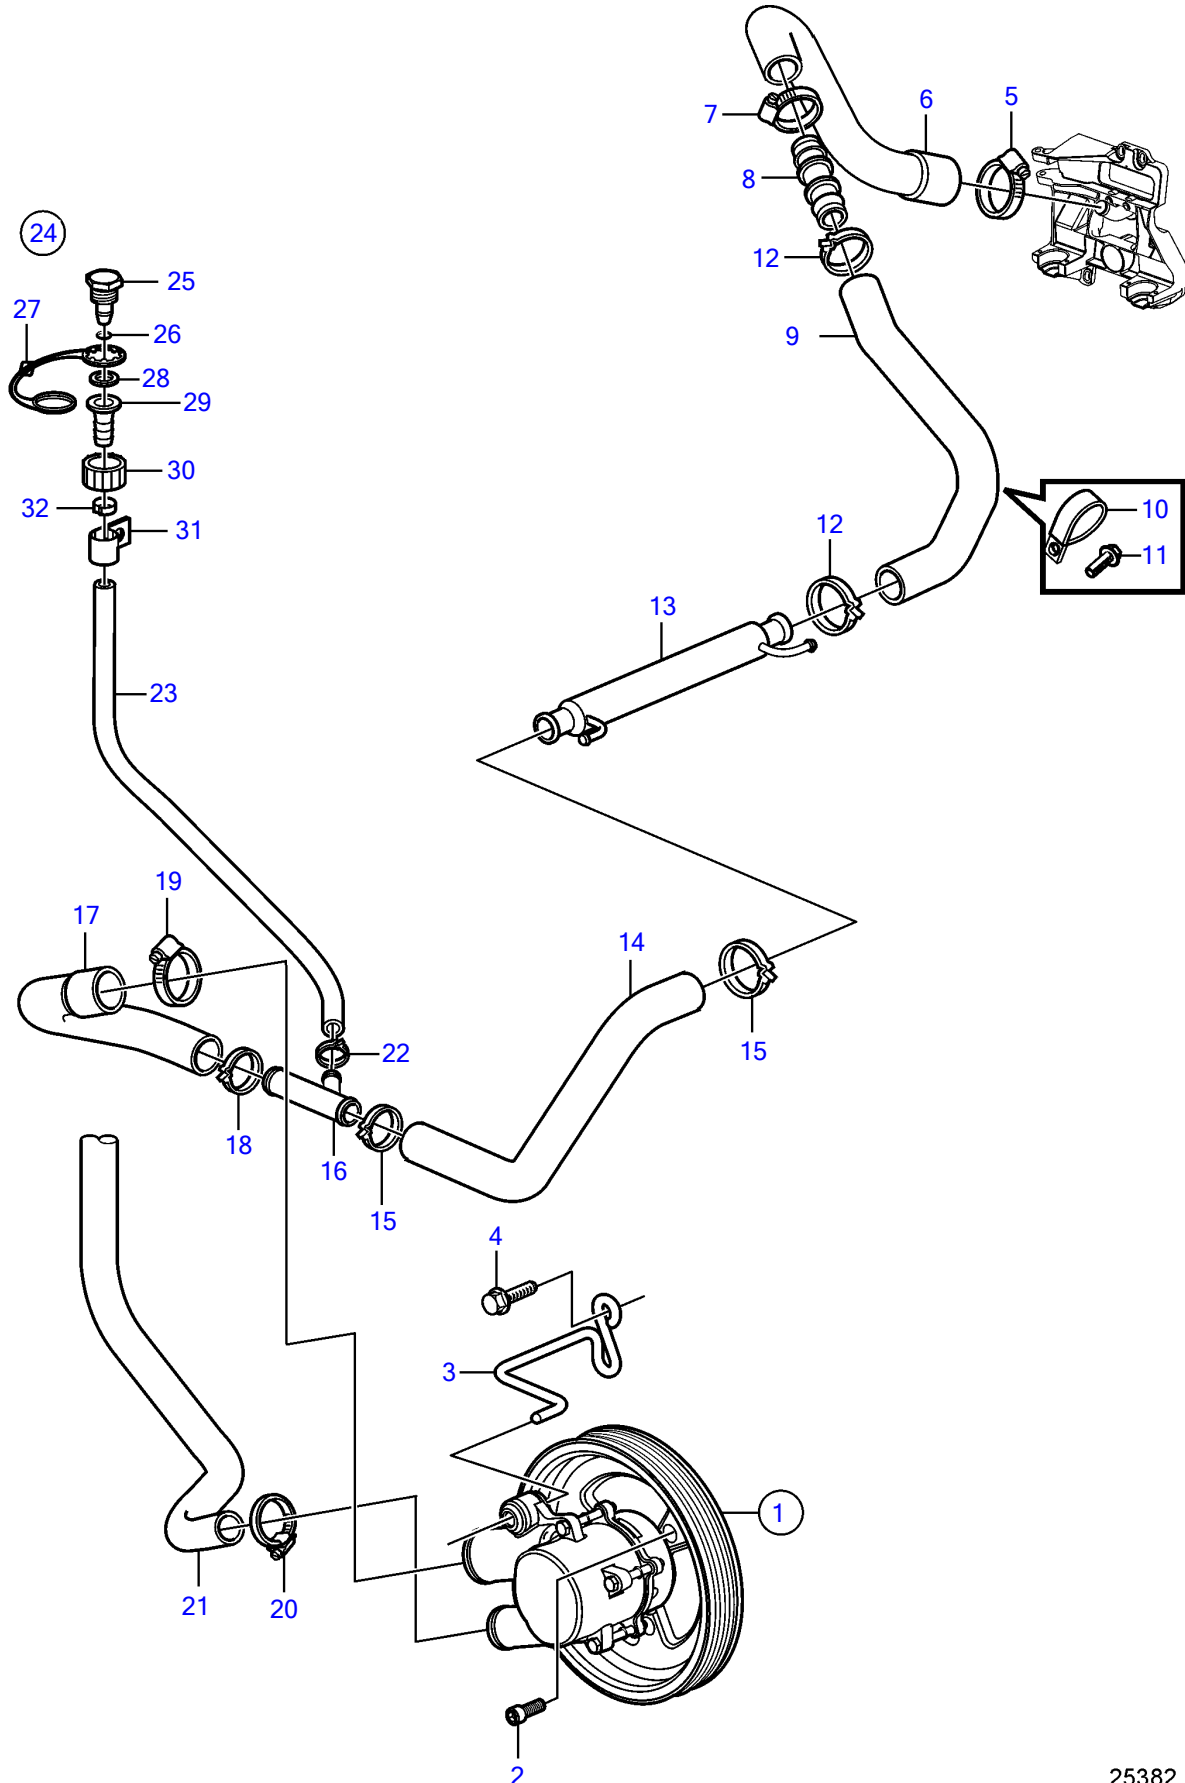

V8-270-CE-A

V8-270-CE-A

REF	PART NO.	QTY	DESCRIPTION	NOTES
1	21212799	1	Pump	
2	3857939	3	Screw	
3	3812240	1	Bracket	
4	3860163	2	Flange screw	
5	3812302	1	Hose clamp	
6	21340837	1	Hose	
7	3863444	2	Hose clamp	
8	21429137	1	Connector	
9	21429139	1	Hose	
10	3853312	2	Clamp	
	21619466	2	Attaching clamp	
11	(3853557)	2	Flange screw	Obsolete part, 3/8" - 16 unc, L=0.75" (19mm)
12		2	Hose clamp	
13	21399019	1	Hydraulic oil cooler	
14	21340840	1	Hose	
15	982645	2	Clamp	
16	3862699	1	T-pipe	
17	21429134	1	Hose	
18	3863440	1	Hose clamp	
19		1	Hose clamp	
20	3852602	1	Hose clamp	
21	3817817	1	Hose, therm. housing	For seawater cooled engine
	21338608	1	Hose, heat exchanger	For freshwater cooled engine
22	978173	1	Hose clamp	
23	3857823	1	Hose	
24	3807440	1	Connector	
25		1	• Cap	not sold separately
26	942978	1	• O-ring	
27	3862082	1	• Retainer	
28	3807664	1	• Washer	
29		1	• Connector	not sold separately
30		1	• Connector	not sold separately
31	3862891	1	Attaching clamp	
32	978174	1	Hose clamp	