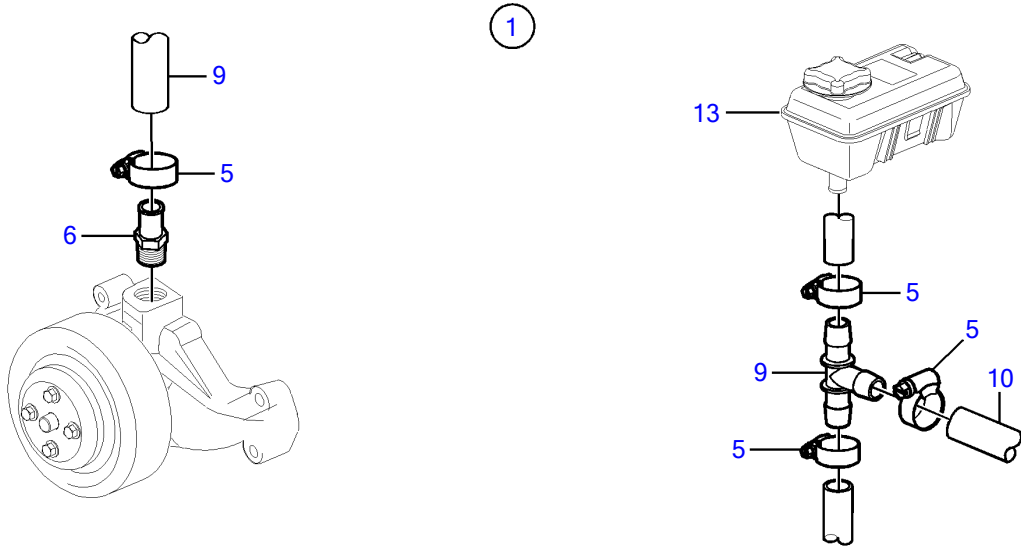

V8-270-CE-A

V8-270-CE-A

| REF | PART NO. | QTY | DESCRIPTION | NOTES |
|-----|----------|-----|-------------------|--|
| 1 | 21527832 | 1 | Kit | Kit has other parts that are not used on this engine |
| 2 | 40005443 | 1 | • Nipple | 7/16" - 14 unc |
| 3 | 976970 | 1 | • • O-ring | |
| 4 | 856483 | 1 | • Hose connection | 1/4"-18 NPTF |
| 5 | 3852602 | 4 | • Hose clamp | |
| 6 | 3818035 | 1 | • Fitting | |
| 7 | 3863068 | 1 | • T-pipe | |
| 8 | 3854978 | 2 | • Hose clamp | |
| 9 | 3860613 | 1 | • T-nipple | |
| 10 | | X | Hose, heater | Hose not supplied with kit. |
| 11 | | X | Hose | Cut, Circulation pump to heat exchanger |
| 12 | | X | Heat exchanger | |
| 13 | | X | Expansion tank | |