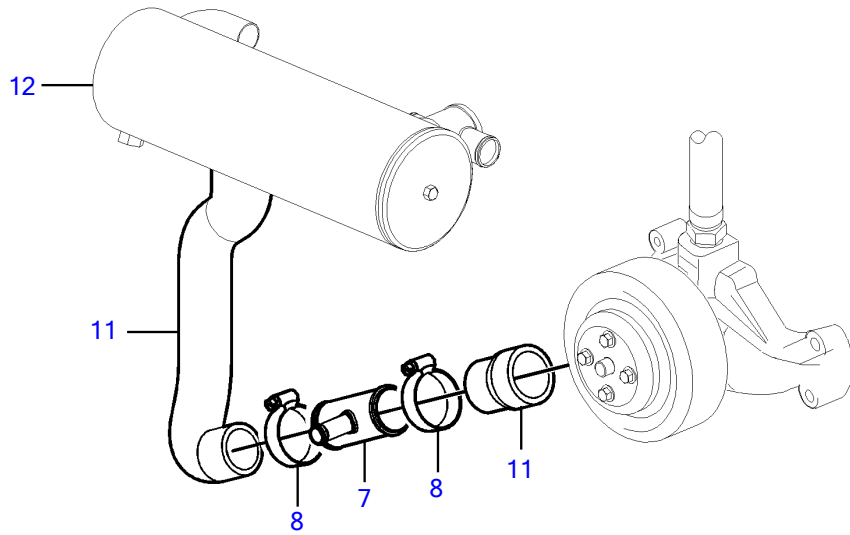

V8-270-CE-A

V8-270-CE-A

| REF | PART NO. | QTY | DESCRIPTION | NOTES |
|-----|----------|-----|-------------------|--|
| 1 | 21527832 | 1 | Kit | Kit has other parts that are not used on this engine |
| 2 | 40005443 | 1 | • Nipple | 7/16" - 14 unc |
| 3 | 976970 | 1 | • • O-ring | |
| 4 | 856483 | 1 | • Hose connection | 1/4"-18 NPTF |
| 5 | 3852602 | 4 | • Hose clamp | |
| 6 | 3818035 | 1 | • Fitting | |
| 7 | 3863068 | 1 | • T-pipe | |
| 8 | 3854978 | 2 | • Hose clamp | |
| 9 | 3860613 | 1 | • T-nipple | |
| 10 | | X | Hose, heater | Hose not supplied with kit. |
| 11 | | X | Hose | Cut, Circulation pump to heat exchanger |
| 12 | | X | Heat exchanger | |
| 13 | | X | Expansion tank | |