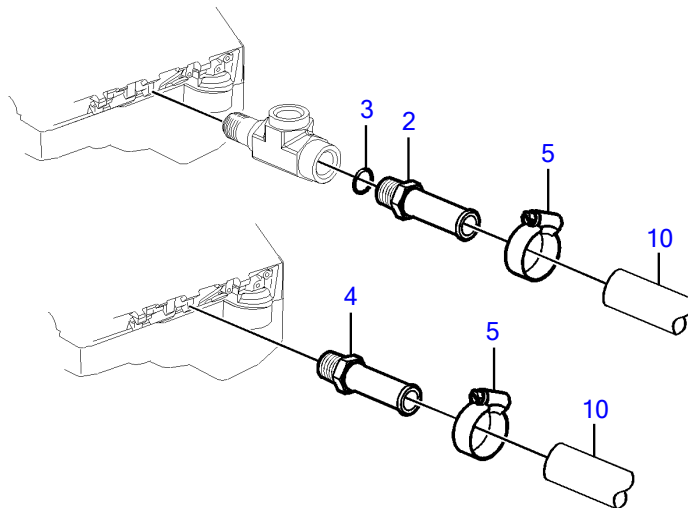

V8-270-CE-A

V8-270-CE-A

| REF | PART NO. | QTY | DESCRIPTION | NOTES |
|-----|----------|-----|-------------------|--|
| 1 | 21527832 | 1 | Kit | Kit has other parts that are not used on this engine |
| 2 | 40005443 | 1 | • Nipple | 7/16" - 14 unc |
| 3 | 976970 | 1 | • • O-ring | |
| 4 | 856483 | 1 | • Hose connection | 1/4"-18 NPTF |
| 5 | 3852602 | 4 | • Hose clamp | |
| 6 | 3818035 | 1 | • Fitting | |
| 7 | 3863068 | 1 | • T-pipe | |
| 8 | 3854978 | 2 | • Hose clamp | |
| 9 | 3860613 | 1 | • T-nipple | |
| 10 | | X | Hose, heater | Hose not supplied with kit. |
| 11 | | X | Hose | Cut, Circulation pump to heat exchanger |
| 12 | | X | Heat exchanger | |
| 13 | | X | Expansion tank | |