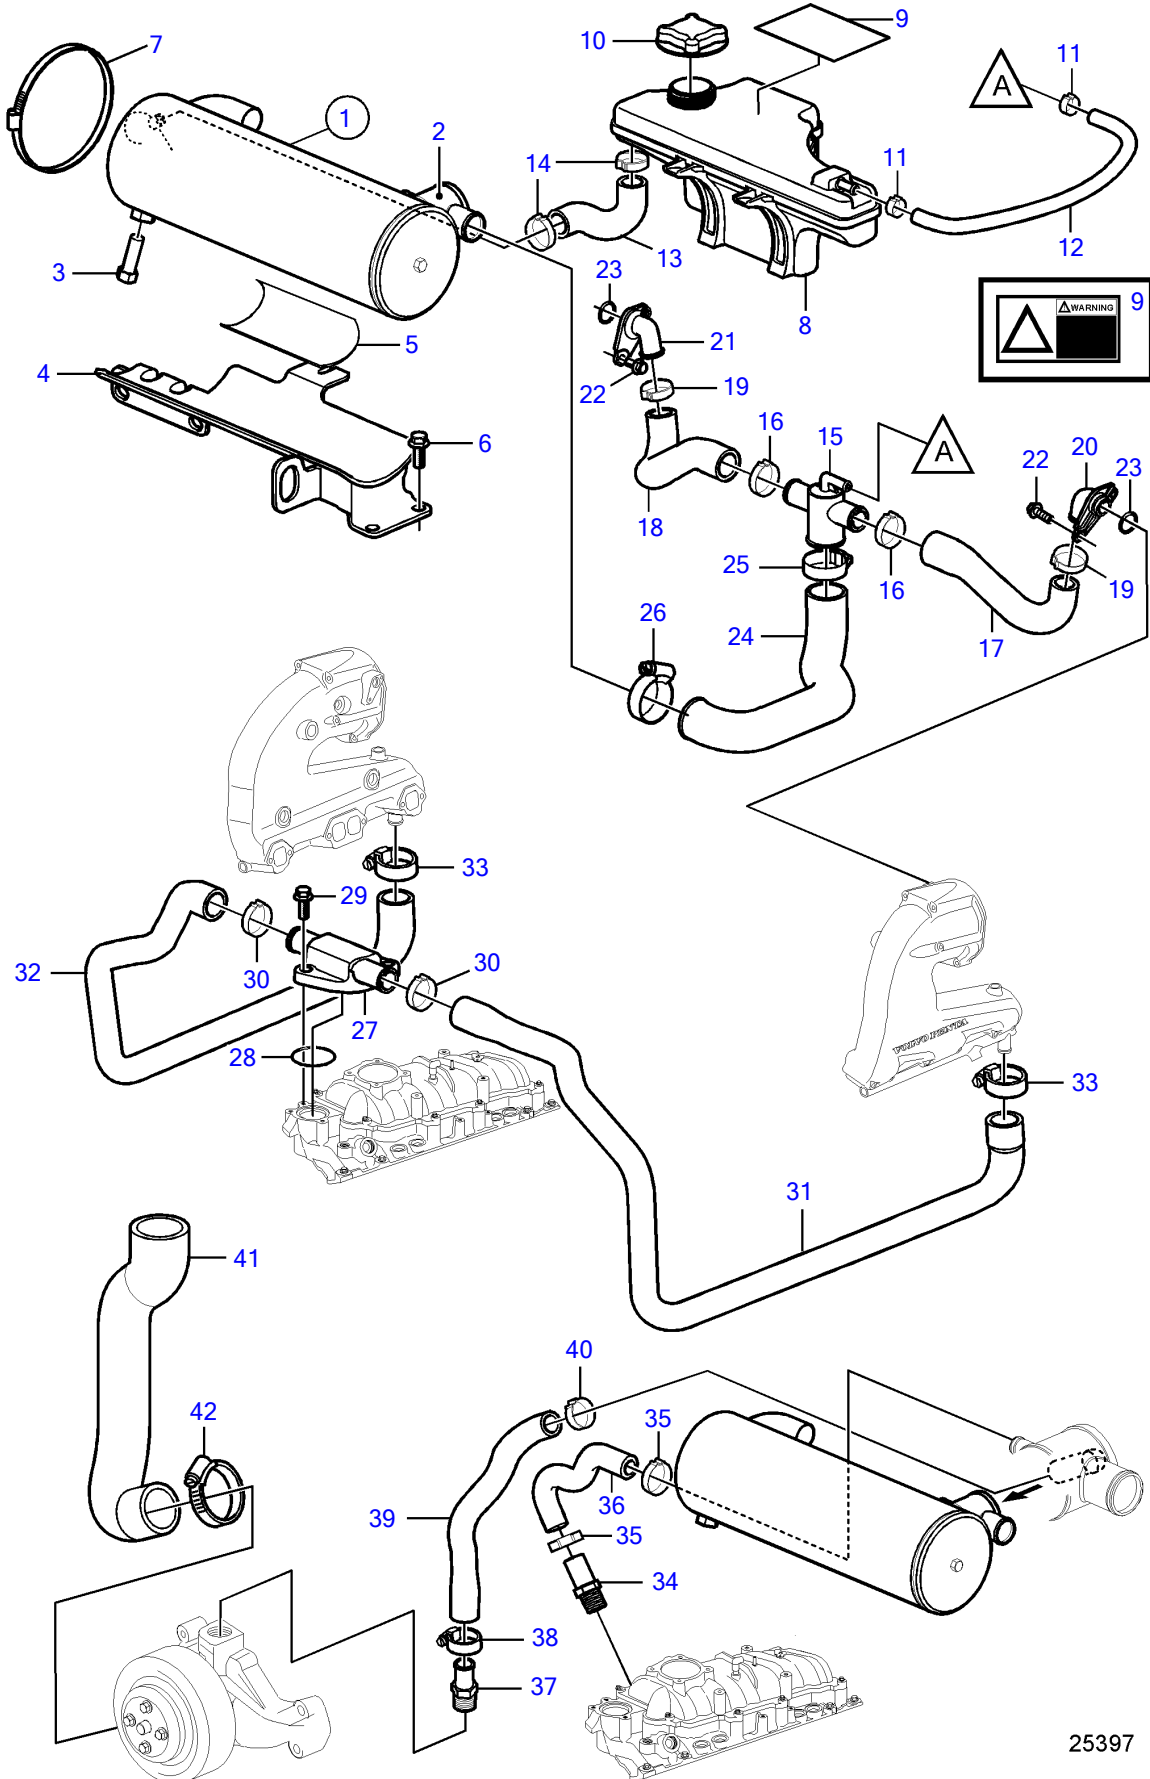

V8-270-CE-A

25397

V8-270-CE-A

REF	PART NO.	QTY	DESCRIPTION	SEE SEC.	NOTES
1	21444263	1	Heat exchanger		
		2	• End cover		not sold separately
		2	• Gasket		not sold separately
		2	• Bolt		not sold separately
2		1	• Thermostat		not sold separately
3	3858995	1	• Anode		
4	21444243	1	Bracket		
5	3861453	1	Gasket		
6	(3853557)	2	Flange screw		Obsolete part, 3/8" - 16 unc, L=0.75" (19mm)
7	21501238	2	Hose clamp		
8	21429093	1	Tank		
			• Bulletin p-26-1-7	p-26-1-7-EN	Coolant Capacity, FWC Gas Engines
9	3858552	1	Decal		
10	1674083	1	Pressure cap		
11	982643	2	Clamp		
12	3860590	1	Hose		
13	21451470	1	Hose		
14	982716	2	Clamp		
15	21338633	1	Connector		
16	(982647)	2	Clamp		Obsolete part
17	21338625	1	Hose		standard exhaust height
	21440756	1	Hose		Exhaust with high rise manifold
18	21338627	1	Hose		standard exhaust height
	21440758	1	Hose		Exhaust with high rise manifold
19	(982715)	2	Clamp		Obsolete part
20	21444305	1	Adapter		
21	21444304	1	Adapter		
22	946544	4	Flange screw		
23	21411368	2	O-ring		
24	21338629	1	Hose		
25	3863440	1	Hose clamp		
26	3863444	1	Hose clamp		
27	21338631	1	Manifold		
		2	• Bushing		not sold separately
28	21513426	1	O-ring		
29	946544	2	Flange screw		
30	(982647)	2	Clamp		Obsolete part
31	21338604	1	Hose		
32	21338606	1	Hose		
33	3863444	2	Hose clamp		
34	21581659	1	Adapter		
35	982716	2	Clamp		
36	21444232	1	Hose		
37	983744	1	Hose nipple		
38	3863439	1	Hose clamp		
39	21444236	1	Hose		
40	982716	1	Clamp		
41	21338602	1	Hose		
42	3863438	2	Hose clamp		