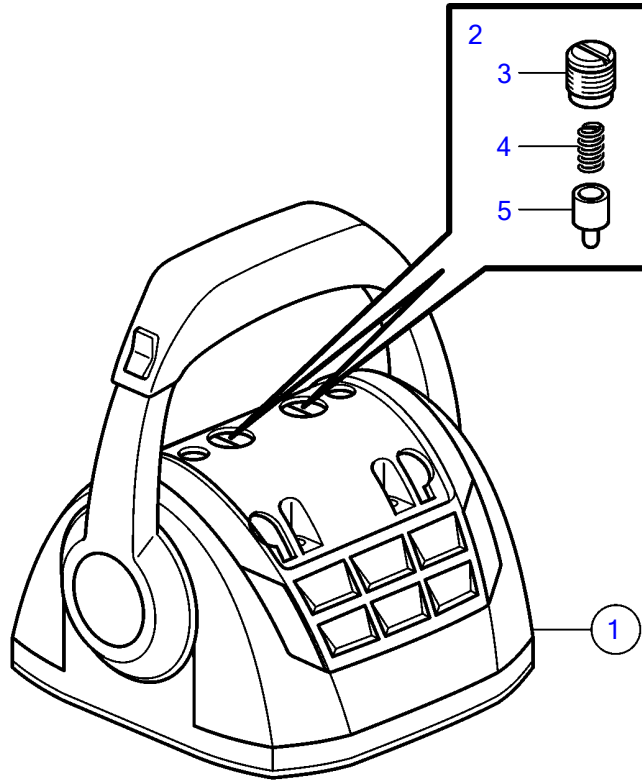

V8-270-CE-A

V8-270-CE-A

REF	PART NO.	QTY	DESCRIPTION	NOTES
1	21730157	1	Control lever	
	3586259	1	Software	Vodia-programming. This p/n can not be ordered, but will be used for invoicing.
	3586261	1	Software	Warehouse programming. This p/n can not be ordered, but will be used for invoicing.
2	21526920	1	• Spare parts kit, position sensor	
3		1	• • Tensioner	
4		1	• • Spring	
5		1	• • Pin	
6	21526948	1	• Kit, mounting bracket	
7	995042	4	• • Hex. socket screw	
8	994821	4	• • Hex. socket screw	
9	(21461704)	1	• • Bracket	Obsolete part
10		1	• • Gasket	
11	940275	4	• • Washer	
12	984456	4	• • Lock nut	
13	21527169	1	• Kit, plastic parts	
14	(21461681)	1	• • Cover	Obsolete part
15		2	• • Handle	
16		2	• • Hub cap	
17	21758955	1	Kit	
18		1	• Knob	
19		2	• Cover	
20	21461675	1	Cable holder	