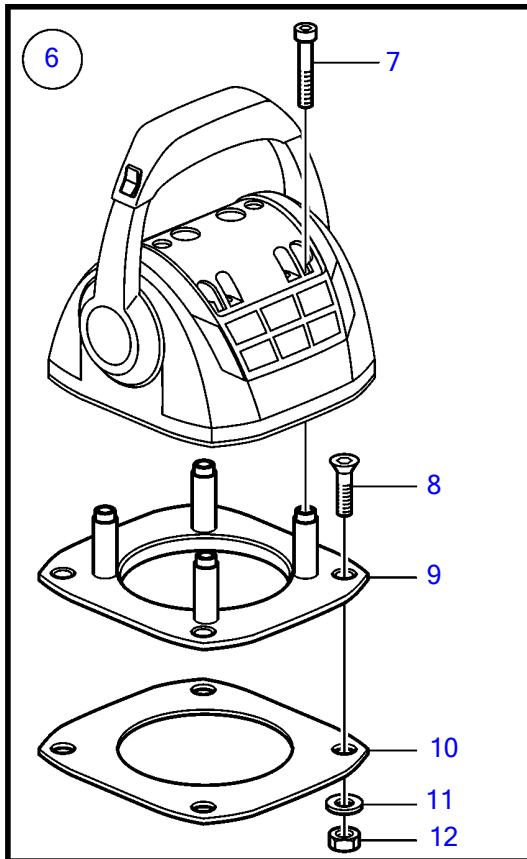

V8-270-CE-A

V8-270-CE-A

REF	PART NO.	QTY	DESCRIPTION	NOTES
1	21730157	1	Control lever	
	3586259	1	Software	Vodia-programming. This p/n can not be ordered, but will be used for invoicing.
	3586261	1	Software	Warehouse programming. This p/n can not be ordered, but will be used for invoicing.
2	21526920	1	• Spare parts kit, position sensor	
3		1	• • Tensioner	
4		1	• • Spring	
5		1	• • Pin	
6	21526948	1	• Kit, mounting bracket	
7	995042	4	• • Hex. socket screw	
8	994821	4	• • Hex. socket screw	
9	(21461704)	1	• • Bracket	Obsolete part
10		1	• • Gasket	
11	940275	4	• • Washer	
12	984456	4	• • Lock nut	
13	21527169	1	• Kit, plastic parts	
14	(21461681)	1	• • Cover	Obsolete part
15		2	• • Handle	
16		2	• • Hub cap	
17	21758955	1	Kit	
18		1	• Knob	
19		2	• Cover	
20	21461675	1	Cable holder	

47702832-27-37231

27595

Upd:2014-07-01

V8-270-CE-A

VOLVO
PENTA