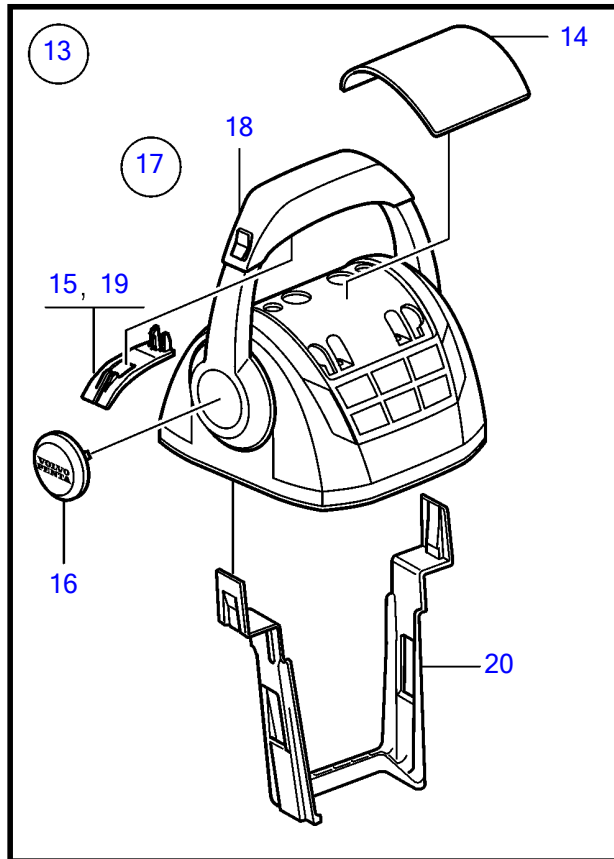

V8-270-CE-A

V8-270-CE-A

REF	PART NO.	QTY	DESCRIPTION	NOTES
1	21730157	1	Control lever	
	3586259	1	Software	Vodia-programming. This p/n can not be ordered, but will be used for invoicing.
	3586261	1	Software	Warehouse programming. This p/n can not be ordered, but will be used for invoicing.
2	21526920	1	• Spare parts kit, position sensor	
3		1	• • Tensioner	
4		1	• • Spring	
5		1	• • Pin	
6	21526948	1	• Kit, mounting bracket	
7	995042	4	• • Hex. socket screw	
8	994821	4	• • Hex. socket screw	
9	(21461704)	1	• • Bracket	Obsolete part
10		1	• • Gasket	
11	940275	4	• • Washer	
12	984456	4	• • Lock nut	
13	21527169	1	• Kit, plastic parts	
14	(21461681)	1	• • Cover	Obsolete part
15		2	• • Handle	
16		2	• • Hub cap	
17	21758955	1	Kit	
18		1	• Knob	
19		2	• Cover	
20	21461675	1	Cable holder	

47702832-27-37231

27595

Upd:2014-07-01

V8-270-CE-A

VOLVO
PENTA