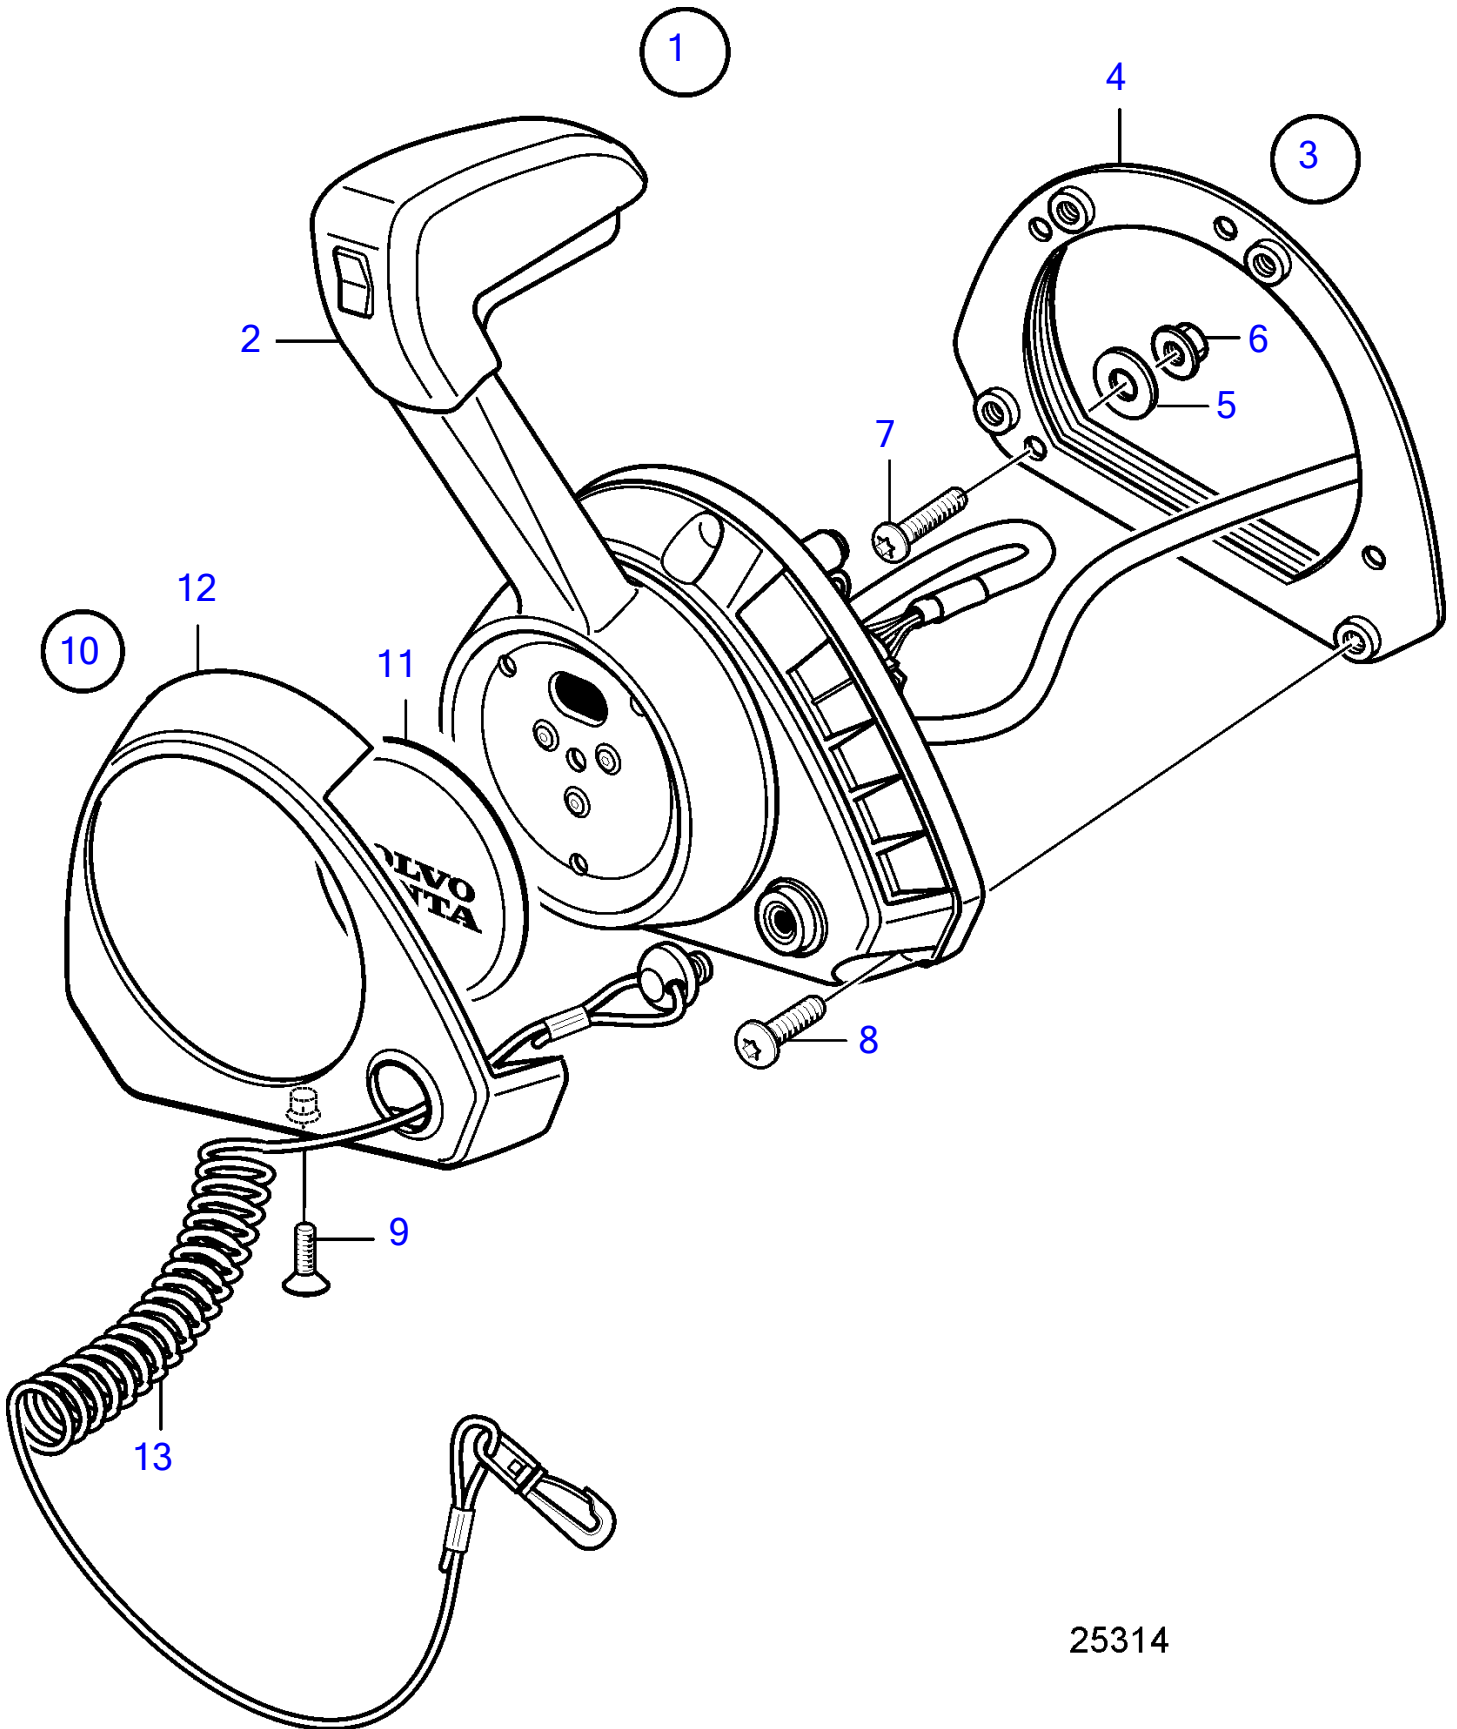

V8-270-CE-A

25314

V8-270-CE-A

REF	PART NO.	QTY	DESCRIPTION	NOTES
1	21847446	1	Control lever	
	3586259	1	Software	Vodia-programming. This p/n can not be ordered, but will be used for invoicing.
	3586261	1	Software	Warehouse programming. This p/n can not be ordered, but will be used for invoicing.
2		1	• Control lever	
3	21461723	1	• Installation kit	
4	(21461725)	1	• • Bracket	Obsolete part
5	940191	4	• • Washer	
6	966170	4	• • Lock nut	
7	(994914)	4	• • Hex. socket screw	Obsolete part
8	(995201)	4	• • Hex. socket screw	Obsolete part
9	(969868)	1	• • 6 point socket screw	Obsolete part
10	(21572761)	1	• Cover	Obsolete part
11			• • Cover	
12			• • Cover	
13	21552068	1	• Safety strap	