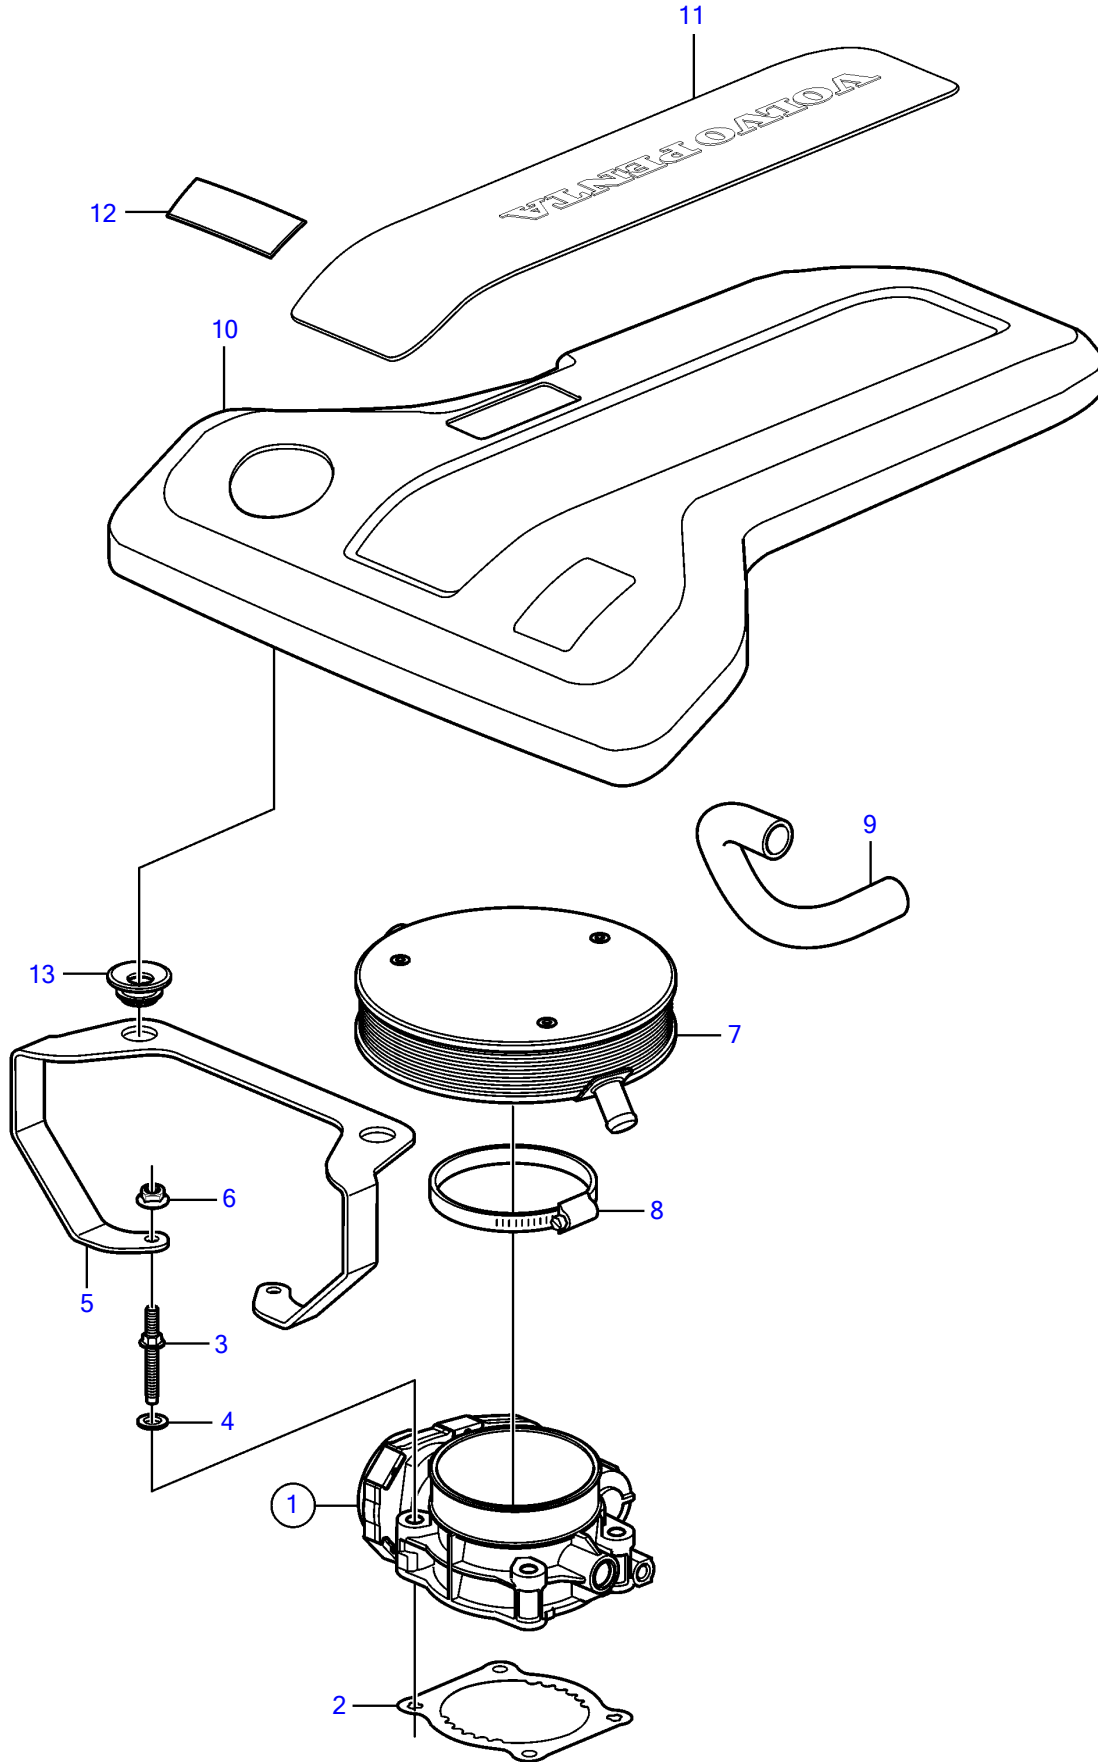

V8-270-C-B

V8-270-C-B

REF	PART NO.	QTY	DESCRIPTION	NOTES
1	21873904	1	Body, throttle	
		1	• Switch, idle validation	not sold separately
		2	• Sensor kit, throttle position	not sold separately
2	3849022	1	Gasket	
3	3858964	4	Stud	
4		4	• Washer	not sold separately
5	22227155	1	Bracket	
6	981124	2	Flange nut	
7	22059474	1	Flame retainer	
8	21221046	1	Hose clamp	
9	3853546	1	Hose	To valve cover
10	21973467	1	Cover	
11	21670679	1	• Decal	Volvo Penta V8
12	21658913	1	Decal	225
	21658914	1	Decal	270
	21658915	1	Decal	300
	21658916	1	Decal	320
13	21429100	4	Grommet	