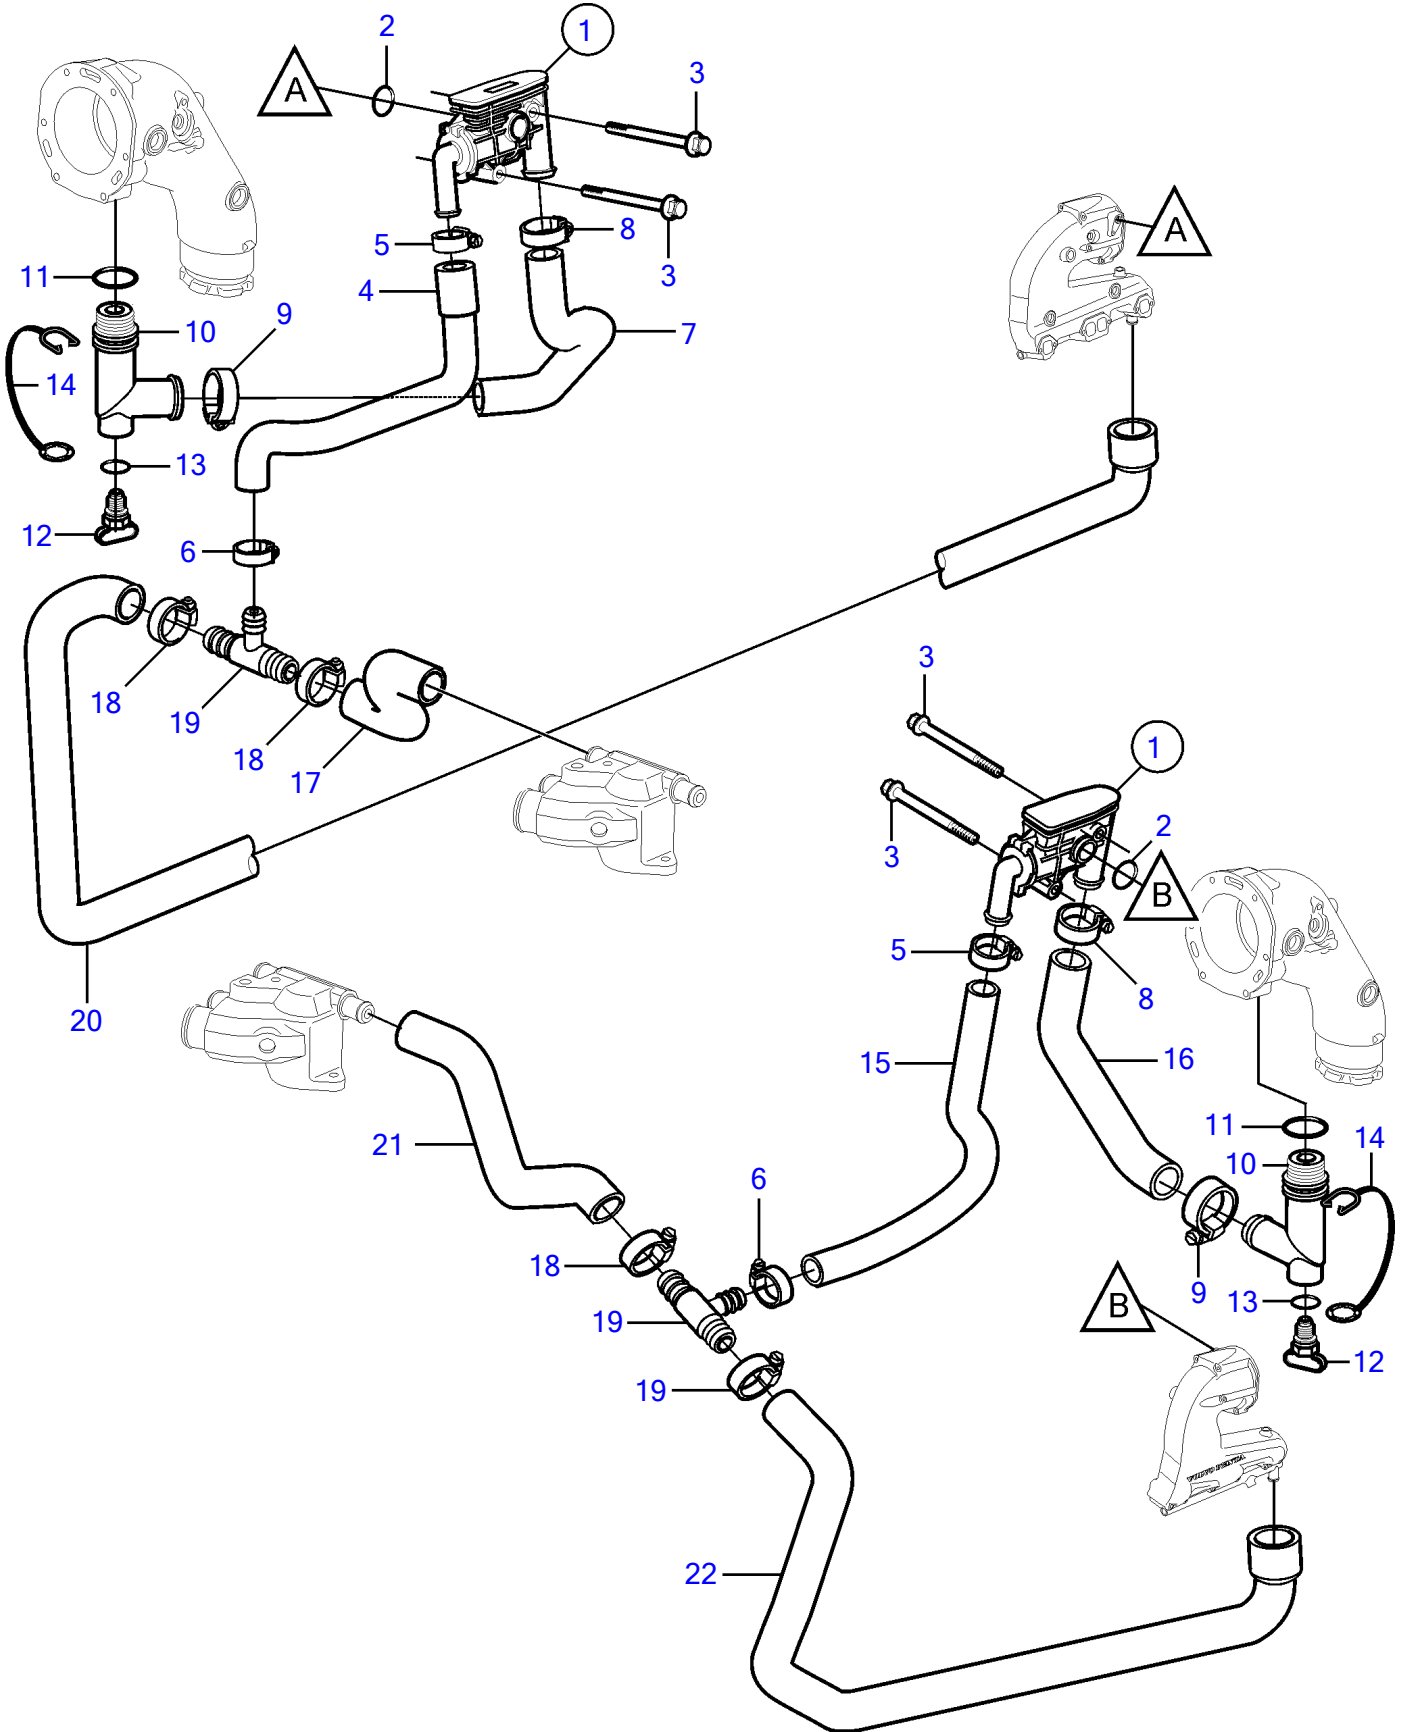

V8-270-C-B

V8-270-C-B

REF	PART NO.	QTY	DESCRIPTION	NOTES
1	40005486	1	Thermostat housing	Starboard
	40005487	1	Thermostat housing	Port
		1	• Thermostat	not sold separately
		1	• Fitting	not sold separately
		1	• Spring	not sold separately
		1	• Elbow	not sold separately
		1	• O-ring	not sold separately
		1	• Screw	not sold separately
2	21411368	2	O-ring	
3	965177	4	Flange screw	
4	21131550	1	Hose	standard exhaust height
	21131583	1	Hose	Exhaust with high rise manifold
5	3853794	2	Hose clamp	
6	3853794	2	Hose clamp	
7	3594911	1	Hose	
8	3863439	2	Hose clamp	
9	3863439	2	Hose clamp	
10	21115770	2	Adapter	
11		2	• O-ring	not sold separately
12	21114522	2	Drain plug	
	3849500	2	• Plug	Replaced by 21114522, not sold separately
13	976970	2	• O-ring	
14	3849892	2	• Retainer	
15	21106517	1	Hose	standard exhaust height
		1	Hose	Exhaust with high rise manifold
16	21107967	1	Hose	
17	21106502	1	Hose	
18	3863439	4	Hose clamp	
19	3595495	2	Adapter	
20	21106504	1	Hose	
21	21106506	1	Hose	
22	21106508	1	Hose	