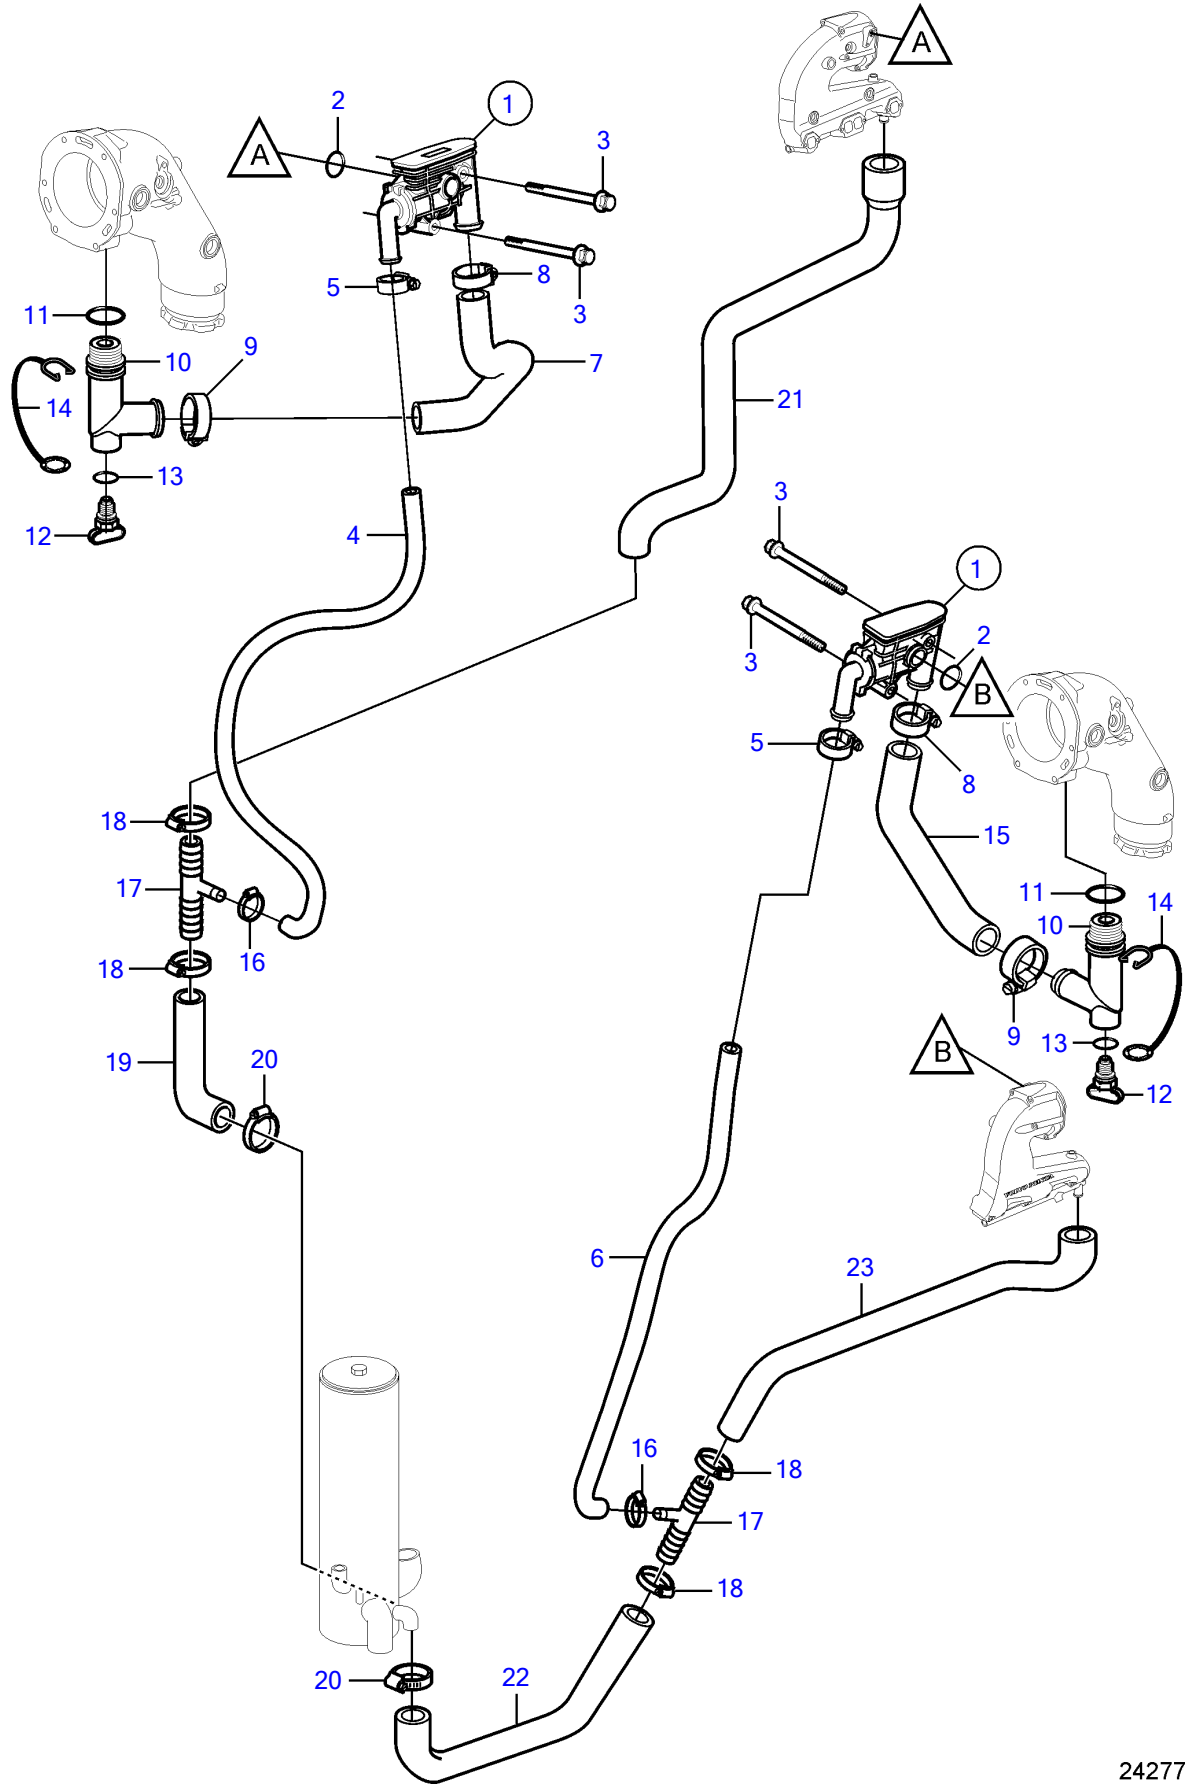

V8-270-C-B

V8-270-C-B

REF	PART NO.	QTY	DESCRIPTION	NOTES
1	40005486	1	Thermostat housing	Starboard
	40005487	1	Thermostat housing	Port
		1	• Thermostat	not sold separately
		1	• Fitting	not sold separately
		1	• Spring	not sold separately
		1	• Elbow	not sold separately
		1	• O-ring	not sold separately
		1	• Screw	not sold separately
2	21411368	2	O-ring	
3	965177	4	Flange screw	
4	21130825	1	Hose	
5	3853794	2	Hose clamp	
6	21130827	2	Hose	
7	3594911	1	Hose	
8	3863439	2	Hose clamp	
9	3863439	2	Hose clamp	
10	21115770	2	Adapter	
11		2	• O-ring	not sold separately
12	21114522	2	Drain plug	
	3849500	2	• Plug	Replaced by 21114522, not sold separately
13		2	• O-ring	not sold separately
14	3849892	2	• Retainer	
15	21107967	1	Hose	
16	3853794	2	Hose clamp	
17	3595495	2	Adapter	
18	3863439	4	Hose clamp	
19	40005852	1	Hose	
20	3812303	2	Hose clamp	
21	40005850	1	Hose	
22	21130230	1	Hose	
23	21130233	1	Hose	