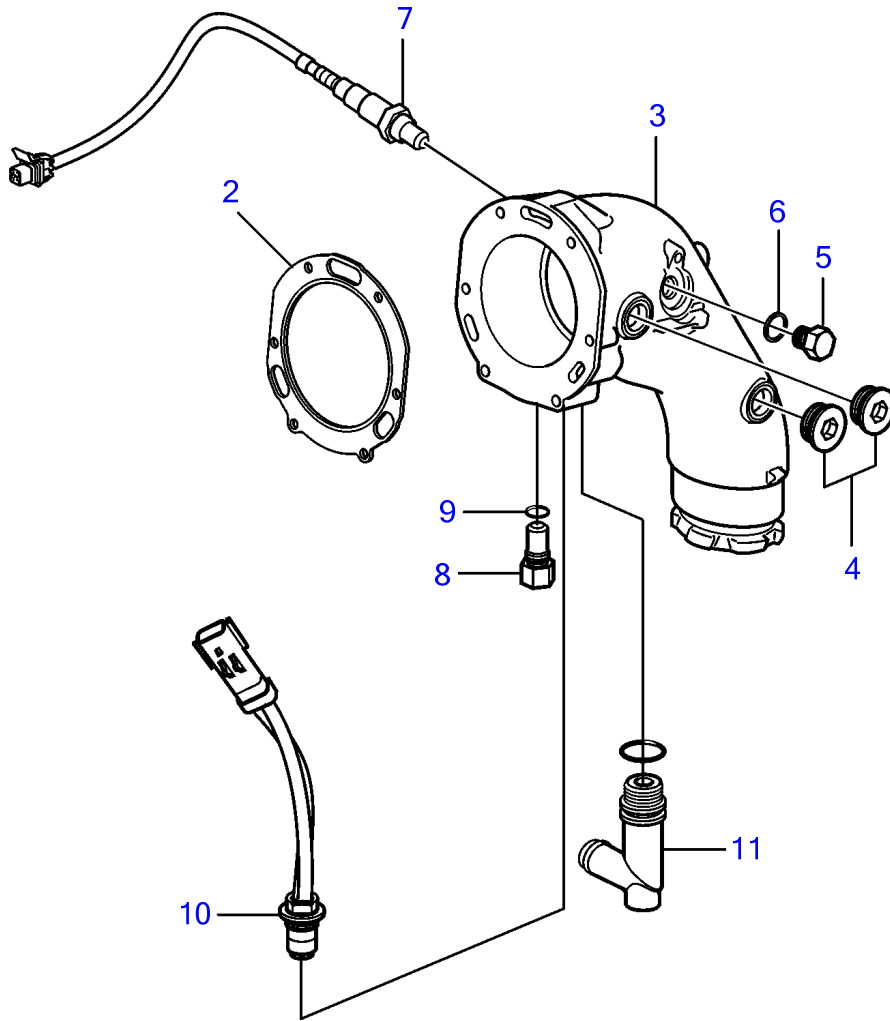

1

V8-270-C-B

REF	PART NO.	QTY	DESCRIPTION	NOTES
1	21571773	1	Elbow	
2	40005439	1	Gasket	
3	21468082	1	Elbow pipe	
4	21399010	2	Plug	M27
		2	• O-ring	
5	960632	2	Plug	
6	977751	2	Gasket	
7	3883724	1	Sensor, oxygen	
		1	• Sealing washer	not sold separately
8	21194290	1	Anode	
9	980998	1	• O-ring	replaced by next part number
	21286721	1	• O-ring	
10	3889526	1	Sensor, temperature	
11	21115770	1	Adapter	
		1	O-ring	not sold separately