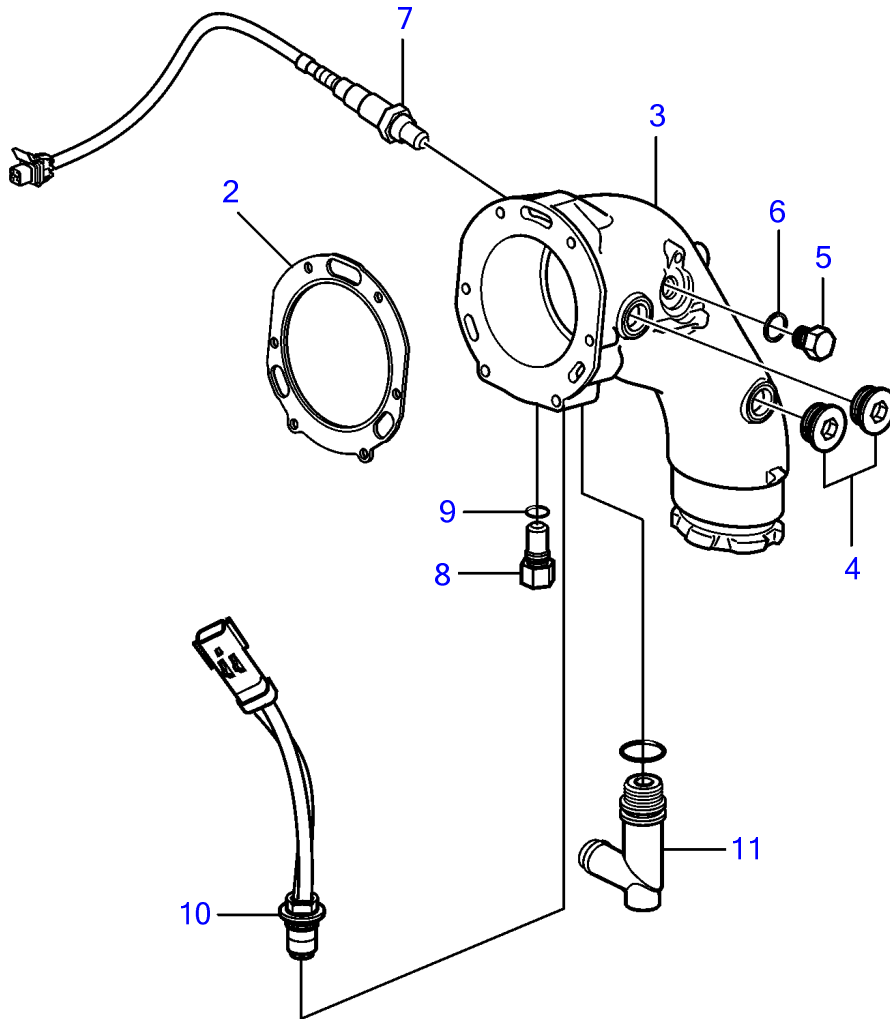

1

V8-270-C-B

REF	PART NO.	QTY	DESCRIPTION	NOTES
1	21571773	1	Elbow	
2	40005439	1	Gasket	
3	21468082	1	Elbow pipe	
4	21399010	2	Plug	M27
		2	• O-ring	
5	960632	2	Plug	
6	977751	2	Gasket	
7	3883724	1	Sensor, oxygen	
		1	• Sealing washer	not sold separately
8	21194290	1	Anode	
9	980998	1	• O-ring	replaced by next part number
	21286721	1	• O-ring	
10	3889526	1	Sensor, temperature	
11	21115770	1	Adapter	
		1	O-ring	not sold separately