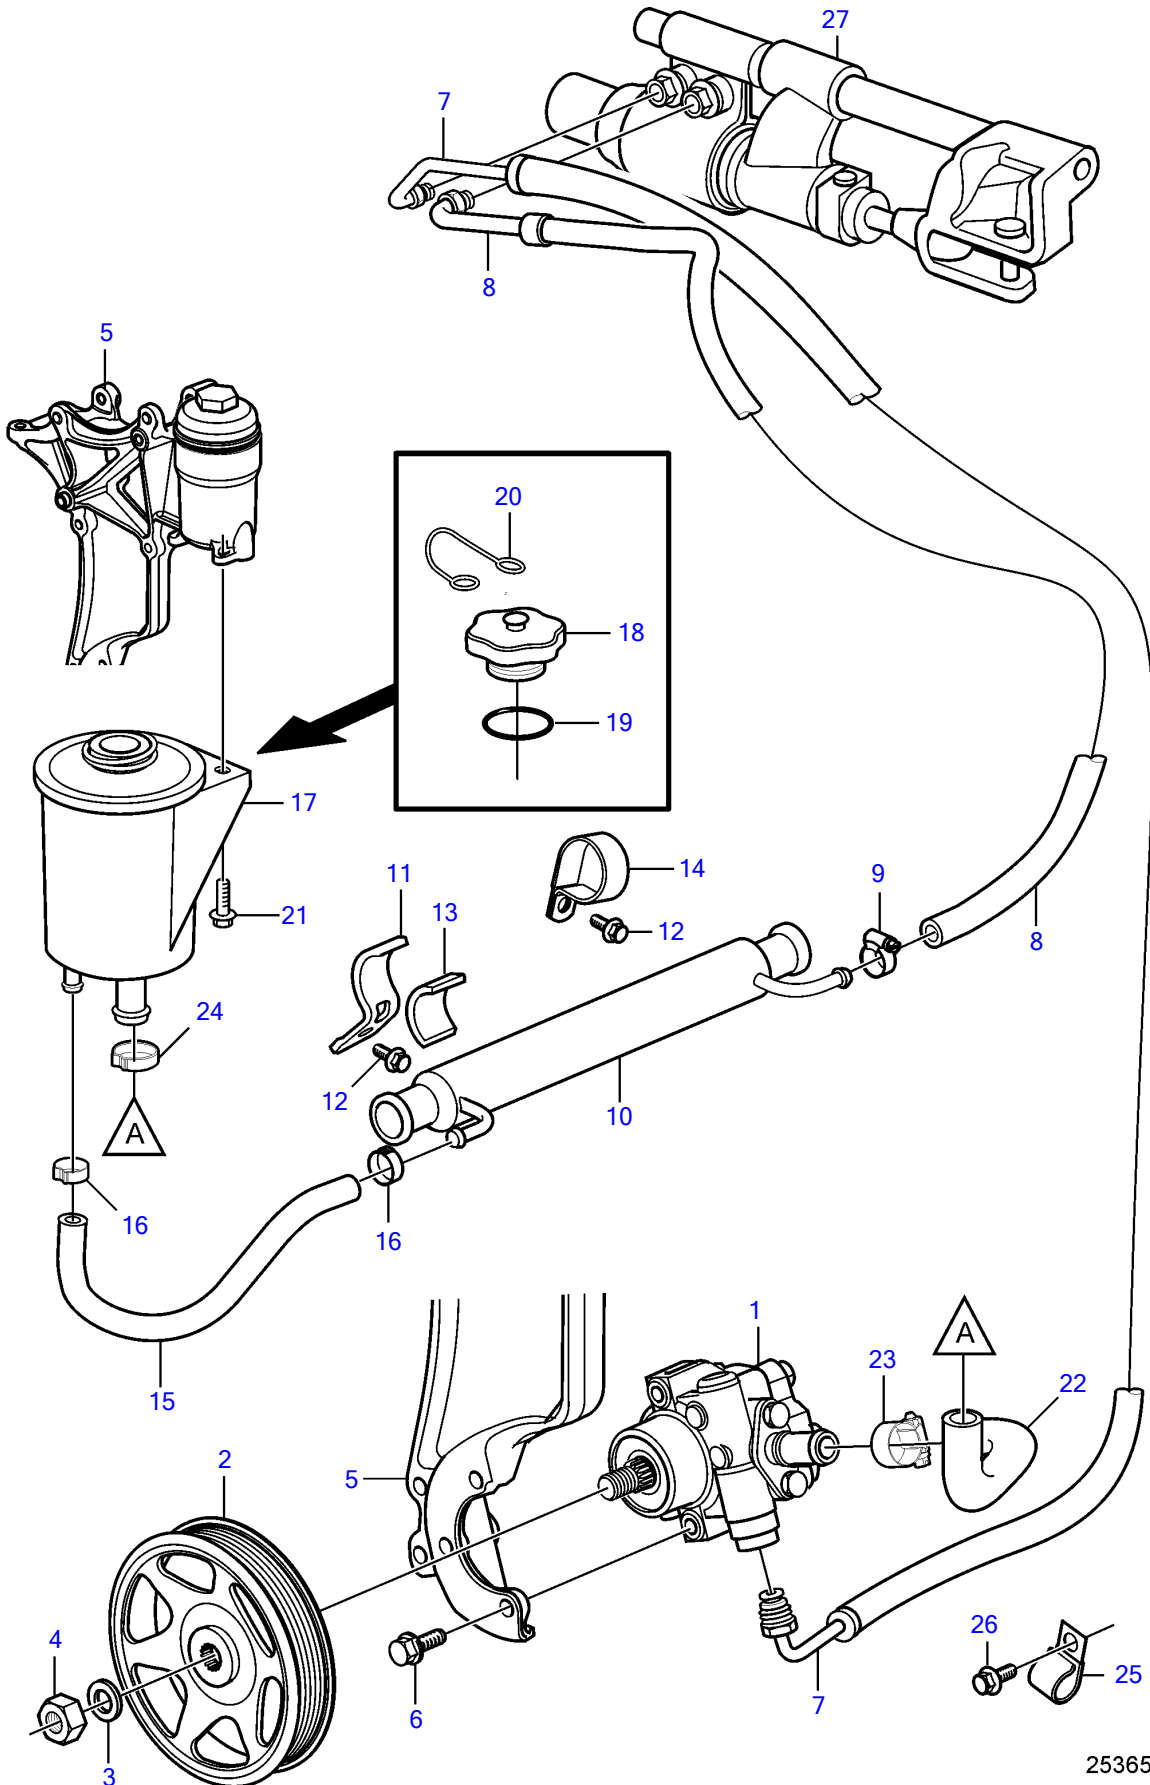

V8-270-B

25365

Upd:2014-03-13

25365

47703942-64-36229

V8-270-B

REF	PART NO.	QTY	DESCRIPTION	NOTES
1	3887373	1	Power steering pump	
2	3889611	1	Pulley	
3	3889615	1	Washer	
4	3889613	1	Nut	
5	21573817	1	Bracket	
6	3595494	3	Screw	
7	3888739	1	Hose assembly	
8	21452588	1	Hose assembly	
9	3860413	1	Hose clamp	
10	21399019	1	Hydraulic oil cooler	
11	21434106	1	Bracket	Replaced by 3852490
12	3853393	1	Flange screw	
13	21434108	1	Support rubber	
14	3852490	1	Attaching clamp	
15	21399023	1	Hose	
16	982663	2	Hose clamp	
17	3887375	1	Reservoir	
18		1	• Cap	not sold separately
19		1	• O-ring	not sold separately
20		1	• Retainer	not sold separately
21	946544	2	Flange screw	
22	21355283	2	Hose	
23	3853794	2	Hose clamp	
24	980038	1	Hose clamp	replaced by next part number
		1	Hose clamp	
25	(984038)	1	Clamp, J	Obsolete part
26	(3853557)	1	Flange screw	Obsolete part, 3/8" - 16 unc, L=0.75" (19mm)
27		1	Steering cylinder	See drive catalog