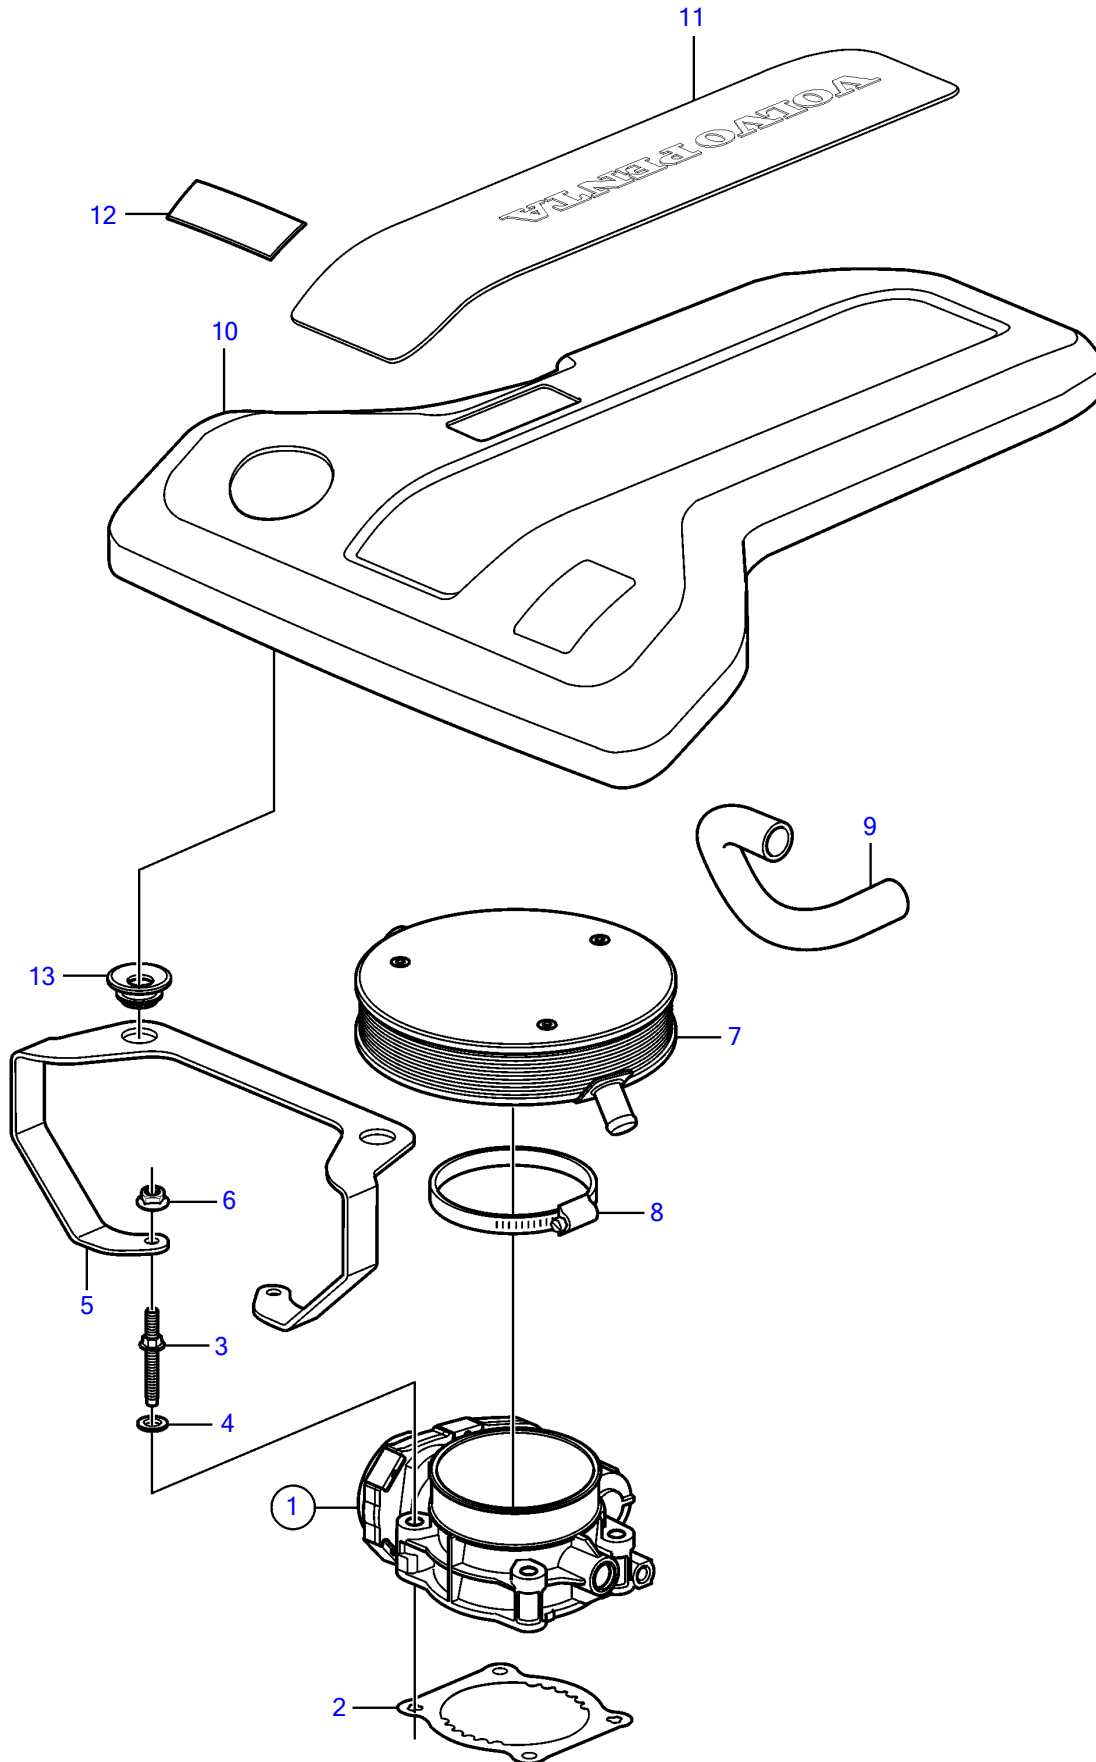

V8-270-B

V8-270-B

| REF | PART NO. | QTY | DESCRIPTION | NOTES |
|-----|----------|-----|---------------------------------|---------------------|
| 1 | 21873904 | 1 | Body, throttle | |
| | | 1 | • Switch, idle validation | not sold separately |
| | | 2 | • Sensor kit, throttle position | not sold separately |
| 2 | 3849022 | 1 | Gasket | |
| 3 | 3858964 | 4 | Stud | |
| 4 | | 4 | • Washer | not sold separately |
| 5 | 22227155 | 1 | Bracket | |
| 6 | 981124 | 2 | Flange nut | |
| 7 | 22059474 | 1 | Flame retainer | |
| 8 | 21221046 | 1 | Hose clamp | |
| 9 | 3853546 | 1 | Hose | To valve cover |
| 10 | 21973467 | 1 | Cover | |
| 11 | 21670679 | 1 | • Decal | Volvo Penta V8 |
| 12 | 21658913 | 1 | Decal | 225 |
| | 21658914 | 1 | Decal | 270 |
| | 21658915 | 1 | Decal | 300 |
| | 21658916 | 1 | Decal | 320 |
| 13 | 21429100 | 4 | Grommet | |