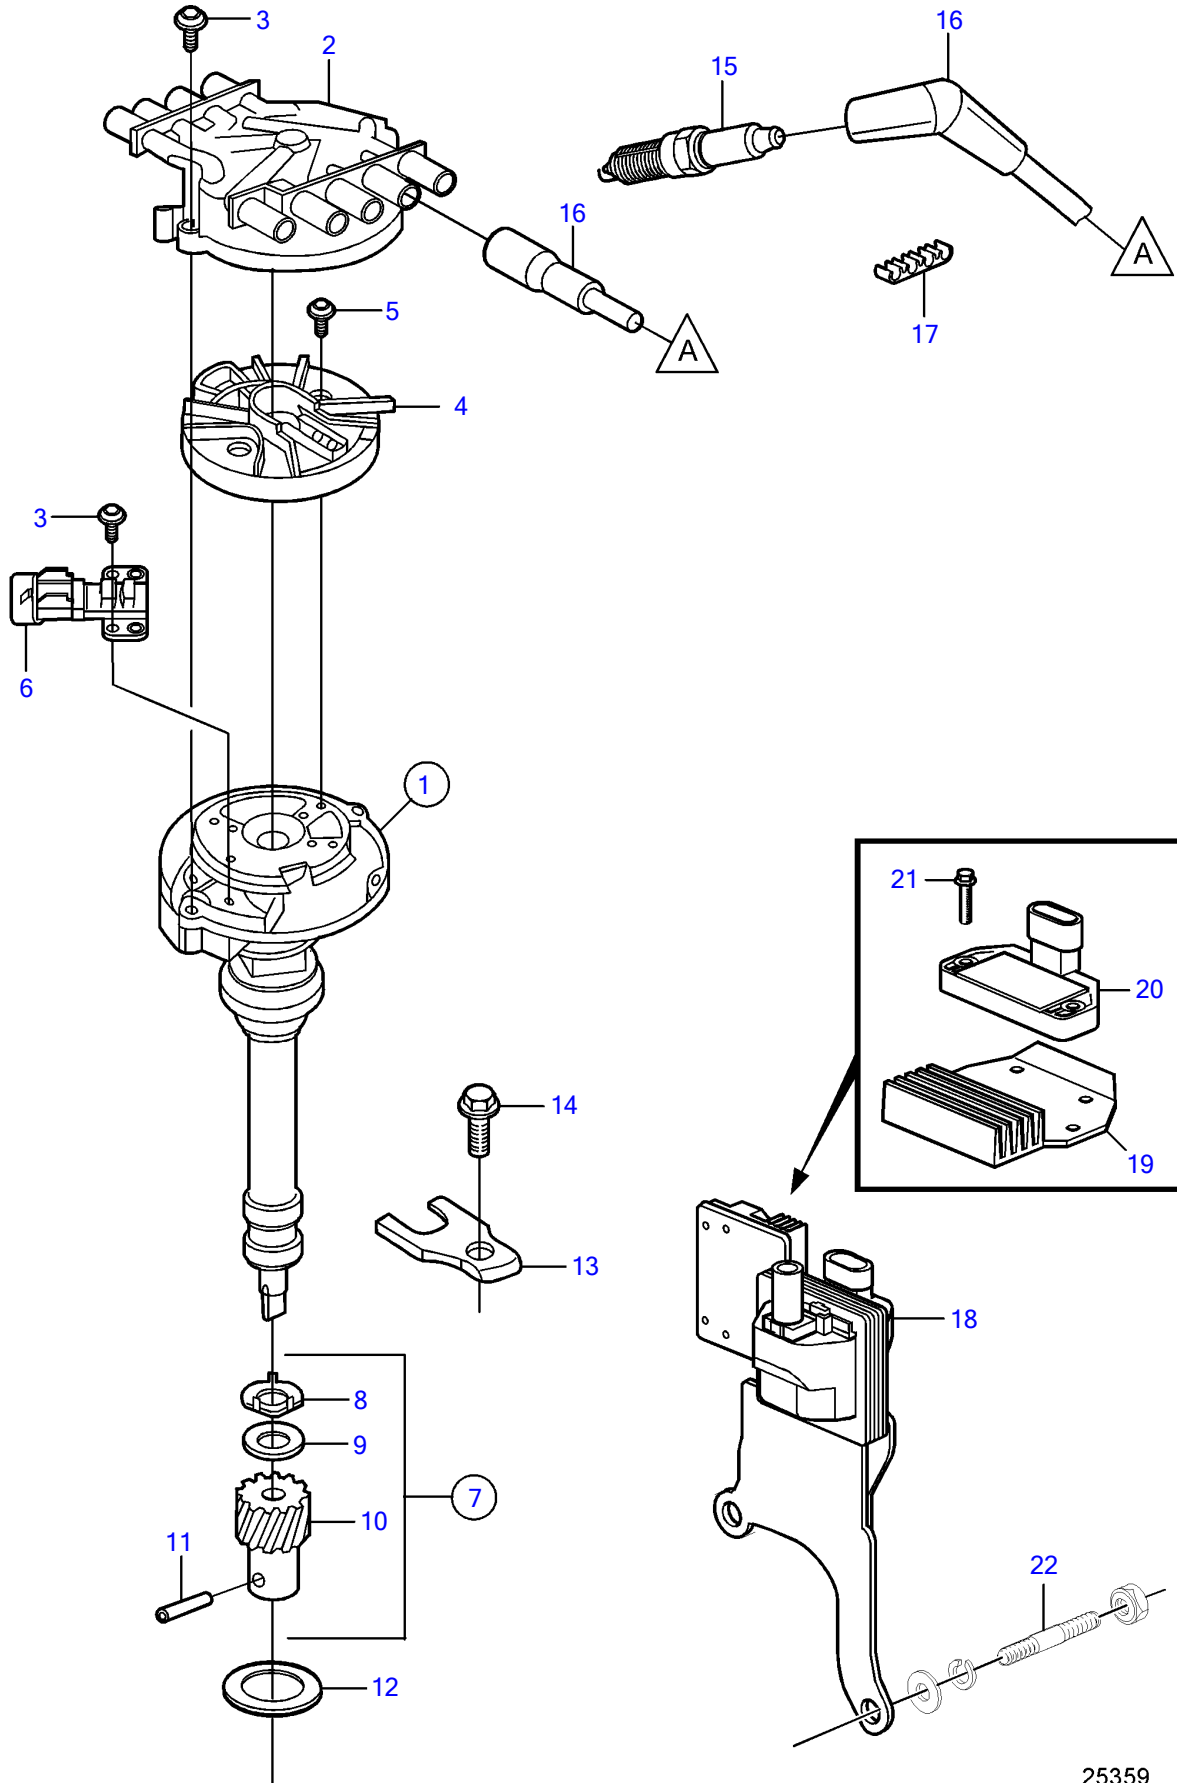

V8-270-B

V8-270-B

REF	PART NO.	QTY	DESCRIPTION	NOTES
1	3861987	1	Distributor	replaced by next part number
	21622232	1	Distributor	
2	3858975	1	• Distributor cap	
3	3858976	4	• Bolt	
4	3858977	1	• Rotor	
5	3858978	2	• Bolt	
6	3863130	1	• Sensor, camshaft position	
7	3858980	1	• Kit	
8		1	• • Washer	not sold separately
9		1	• • Washer	not sold separately
10		1	• • Gear	not sold separately
11		1	• • Pin	not sold separately
12	3852109	1	Gasket	
13	3852108	1	Clamp	
14	3861978	1	Screw	
15	21467472	2	Spark plug kit	4 pack
	21467473	1	Kit	24 pack
16	3888328	1	Ignition cable kit	
17	(3852491)	4	Retainer	Obsolete part
18	21436799	1	Ignition coil	
19	3858985	1	• Cooling plate	
20	3858984	1	• Module	
21	3858986	2	• Bolt	
22		2	Stud	See page with flywheel and flywheel housing.