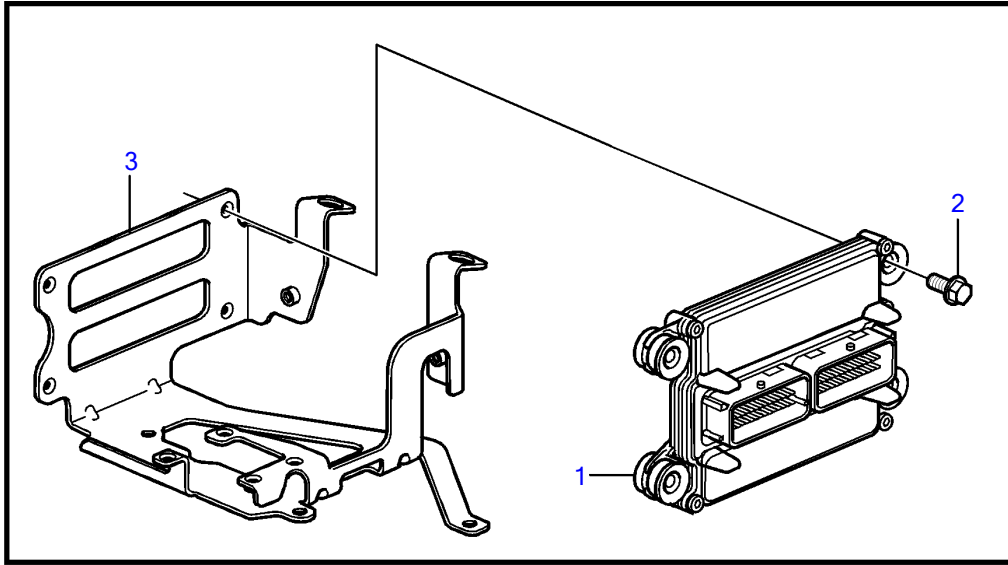

V8-270-B

V8-270-B

REF	PART NO.	QTY	DESCRIPTION	NOTES
1		1	Ecu	
2	3843651	4	Flange screw	
3	21333459	1	Bracket	
4	3858973	1	Bolt	
5	3859020	1	Sensor, MAT/MAP	
6	3858988	1	• Sealing	
7	3858979	1	Sensor, crankshaft position	
8	3859009	1	• O-ring	
9	3858983	1	Bolt	
10		1	Throttle body	See "Throttle Body" page
		2	• Sensor, throttle position	
		1	• Switch, idle validation	
11	3863130	1	Sensor, camshaft position	
12	3850397	1	Switch, temperature	
13	22024631	2	Knock sensor	
14	3849477	1	Adapter	Starboard
	3593571	1	Fitting	Port
15	3887328	1	Sensor	
16	3887970	1	Fitting	
17	3862500	2	Temperature sensor	