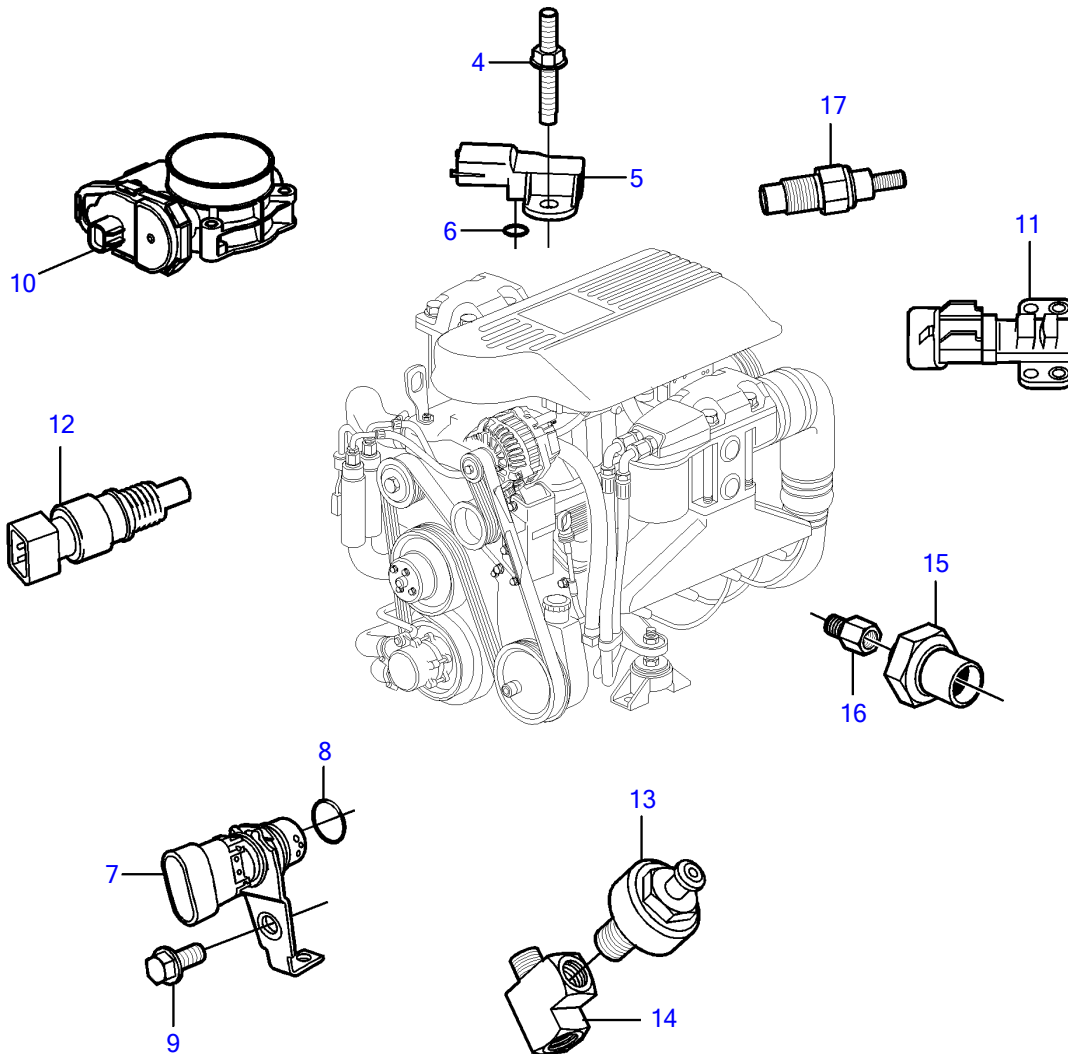

V8-270-B

V8-270-B

REF	PART NO.	QTY	DESCRIPTION	NOTES
1		1	Ecu	
2	3843651	4	Flange screw	
3	21333459	1	Bracket	
4	3858973	1	Bolt	
5	3859020	1	Sensor, MAT/MAP	
6	3858988	1	• Sealing	
7	3858979	1	Sensor, crankshaft position	
8	3859009	1	• O-ring	
9	3858983	1	Bolt	
10		1	Throttle body	See "Throttle Body" page
		2	• Sensor, throttle position	
		1	• Switch, idle validation	
11	3863130	1	Sensor, camshaft position	
12	3850397	1	Switch, temperature	
13	22024631	2	Knock sensor	
14	3849477	1	Adapter	Starboard
	3593571	1	Fitting	Port
15	3887328	1	Sensor	
16	3887970	1	Fitting	
17	3862500	2	Temperature sensor	