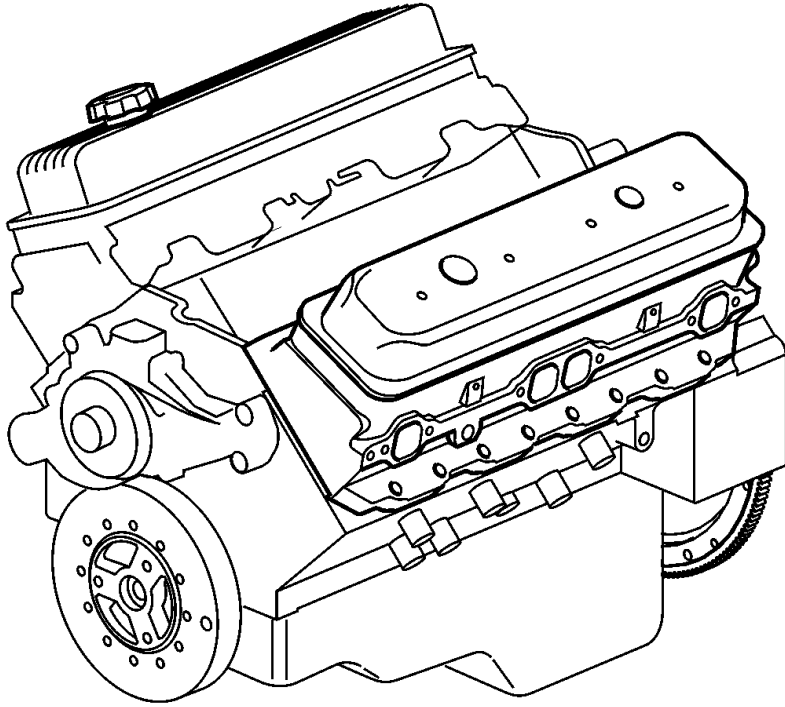

V8-270-B

1

V8-270-B

REF	PART NO.	QTY	DESCRIPTION	SEE SEC.	NOTES
1	3801407	1	Longblock engine • Bulletin P-21-0-25	P-21-0-25-EN	Use to repair non-compliant engines US EPA Regulations for Longblock Sales and Use