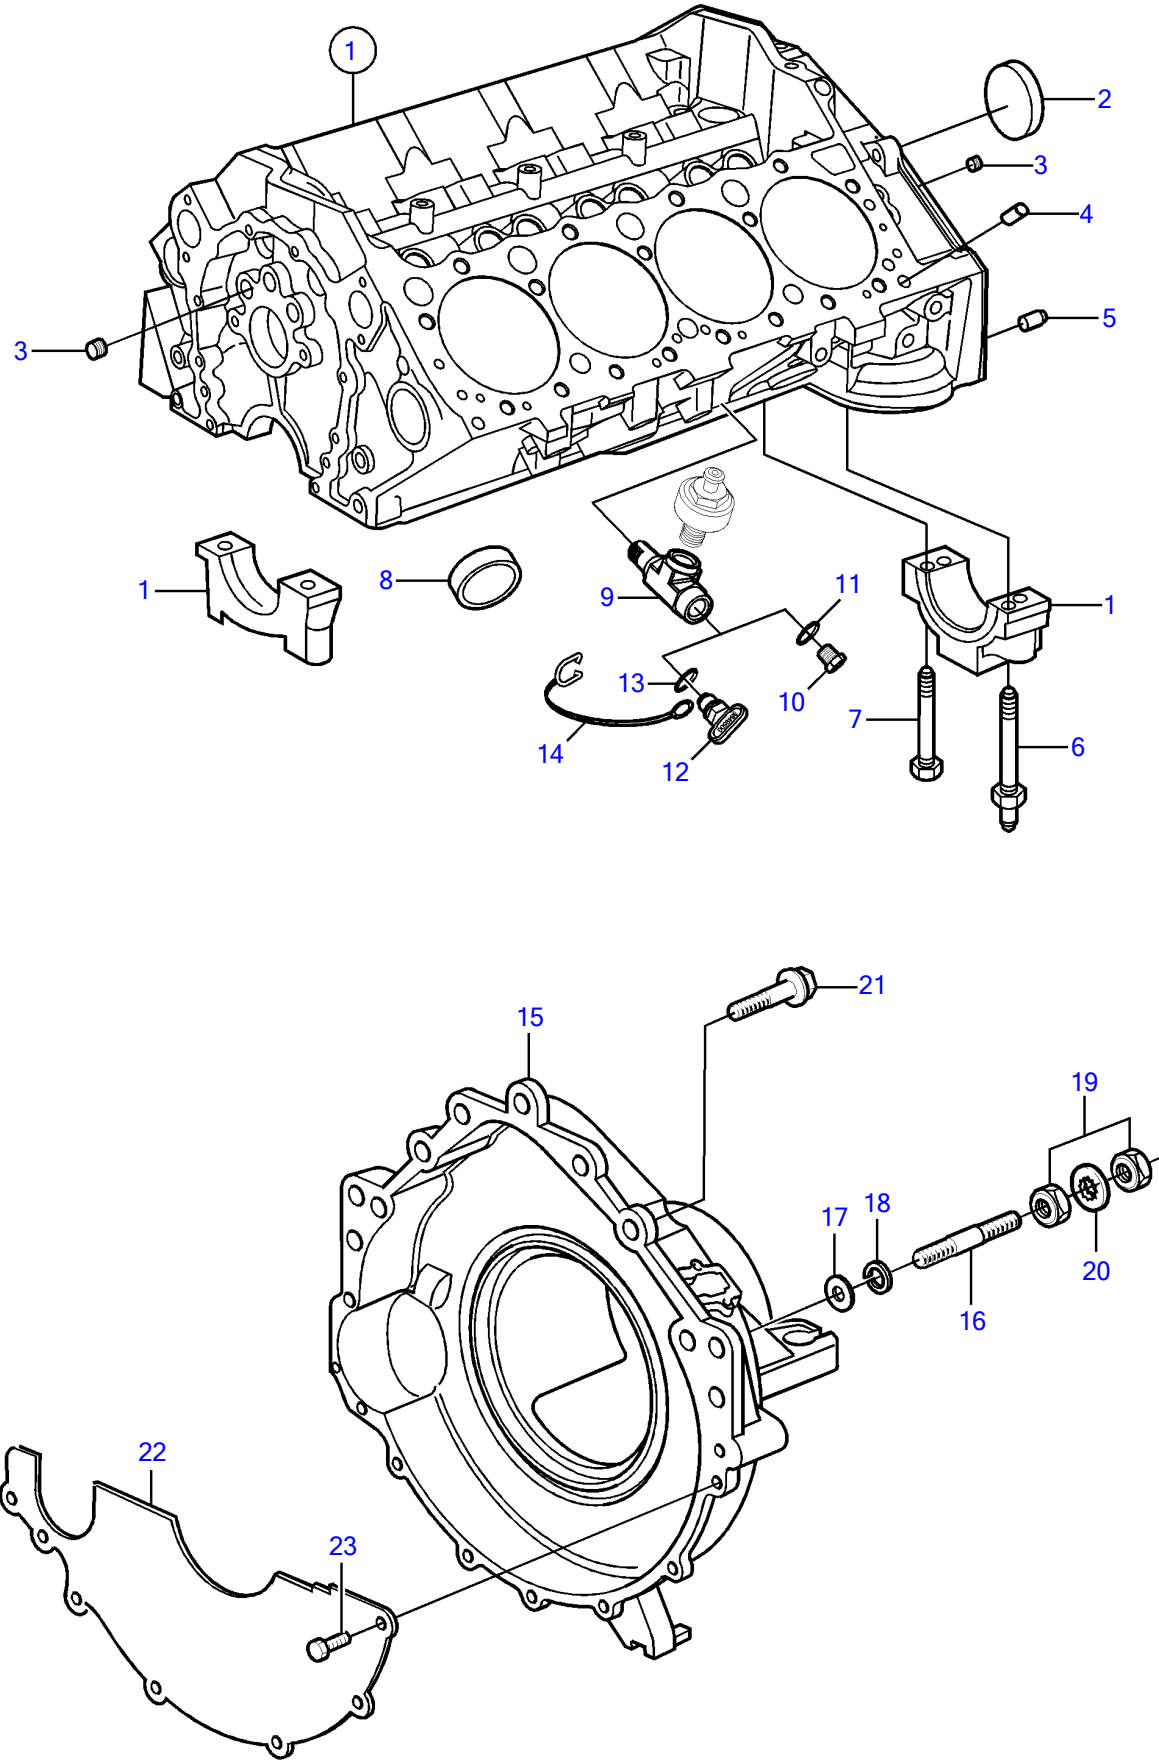

V8-270-B

## V8-270-B

REF	PART NO.	QTY	DESCRIPTION	NOTES
1		1	Cylinder block	See "Longblock" section
2	3853209	1	• Core plug	
3	952075	1	• Plug	
4	3853114	4	• Locating pin, cylinder head	
5	3856001	2	• Pin, flywheel housing	
6	3862354	6	• Stud	
7	3862355	10	• Bolt	
8	3852100	8	Core plug	
9	3593571	1	Fitting	Port
	3593571	1	Fitting	Starboard
10	40005082	2	Plug	
11	976970	2	• O-ring	
12	21114522	2	Drain plug	
	3849500	2	• Plug	Replaced by 21114522, not sold separately
13	976970	2	• O-ring	
14	3849892	2	• Retainer	
15	21157924	1	Flywheel housing	replaced by next part number
		1	Flywheel housing	
16	3852483	3	Stud	
17	980933	3	Washer	
18	3852002	3	Spring washer	
19	(3852065)	6	Nut	Obsolete part, 3/8" - 16 unc
20	(3852070)	6	Washer	Obsolete part
21	3853392	2	Flange screw	L=2.50" (64mm)
	3860582	1	Flange screw	L=1.25" (32mm)
22	3854604	1	Cover	
23	3852421	4	Screw	