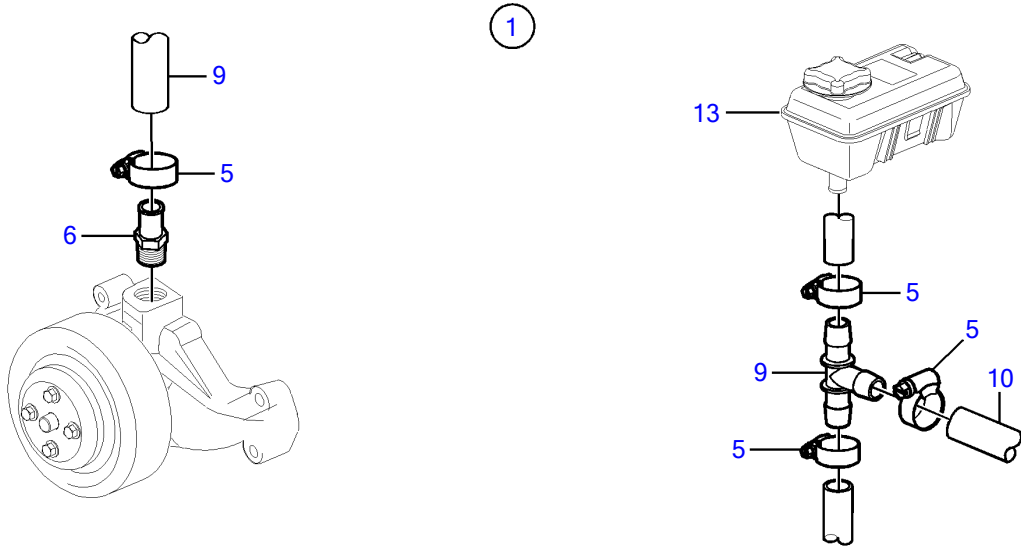

V8-270-B

V8-270-B

REF	PART NO.	QTY	DESCRIPTION	NOTES
1	21527832	1	Kit	Kit has other parts that are not used on this engine
2	40005443	1	• Nipple	7/16" - 14 unc
3	976970	1	• • O-ring	
4	856483	1	• Hose connection	1/4"-18 NPTF
5	3852602	4	• Hose clamp	
6	3818035	1	• Fitting	
7	3863068	1	• T-pipe	
8	3854978	2	• Hose clamp	
9	3860613	1	• T-nipple	
10		X	Hose, heater	Hose not supplied with kit.
11		X	Hose	Cut, Circulation pump to heat exchanger
12		X	Heat exchanger	
13		X	Expansion tank	