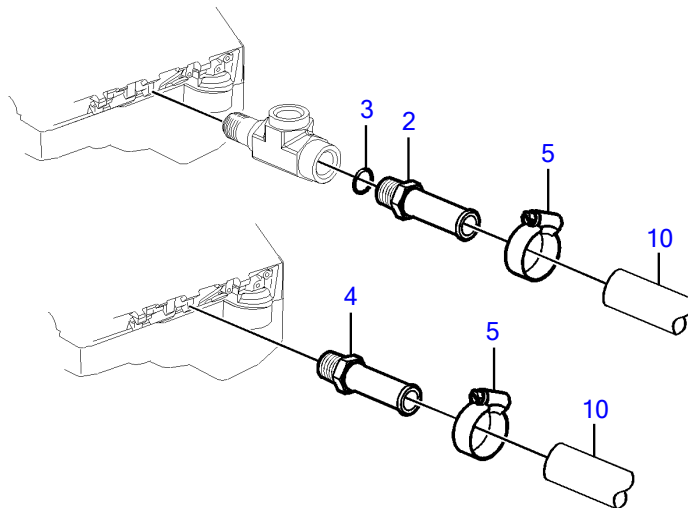

V8-270-B

V8-270-B

REF	PART NO.	QTY	DESCRIPTION	NOTES
1	21527832	1	Kit	Kit has other parts that are not used on this engine
2	40005443	1	• Nipple	7/16" - 14 unc
3	976970	1	• • O-ring	
4	856483	1	• Hose connection	1/4"-18 NPTF
5	3852602	4	• Hose clamp	
6	3818035	1	• Fitting	
7	3863068	1	• T-pipe	
8	3854978	2	• Hose clamp	
9	3860613	1	• T-nipple	
10		X	Hose, heater	Hose not supplied with kit.
11		X	Hose	Cut, Circulation pump to heat exchanger
12		X	Heat exchanger	
13		X	Expansion tank	