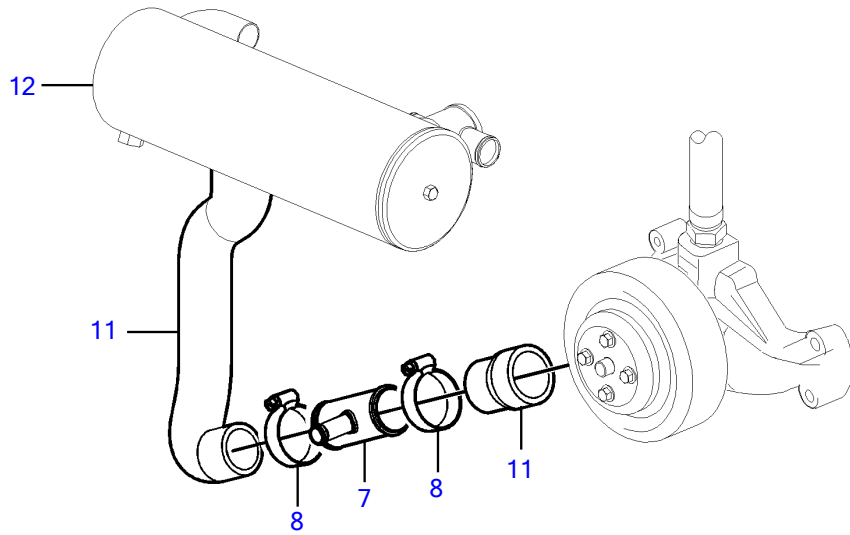

V8-270-B

V8-270-B

REF	PART NO.	QTY	DESCRIPTION	NOTES
1	21527832	1	Kit	Kit has other parts that are not used on this engine
2	40005443	1	• Nipple	7/16" - 14 unc
3	976970	1	• • O-ring	
4	856483	1	• Hose connection	1/4"-18 NPTF
5	3852602	4	• Hose clamp	
6	3818035	1	• Fitting	
7	3863068	1	• T-pipe	
8	3854978	2	• Hose clamp	
9	3860613	1	• T-nipple	
10		X	Hose, heater	Hose not supplied with kit.
11		X	Hose	Cut, Circulation pump to heat exchanger
12		X	Heat exchanger	
13		X	Expansion tank	