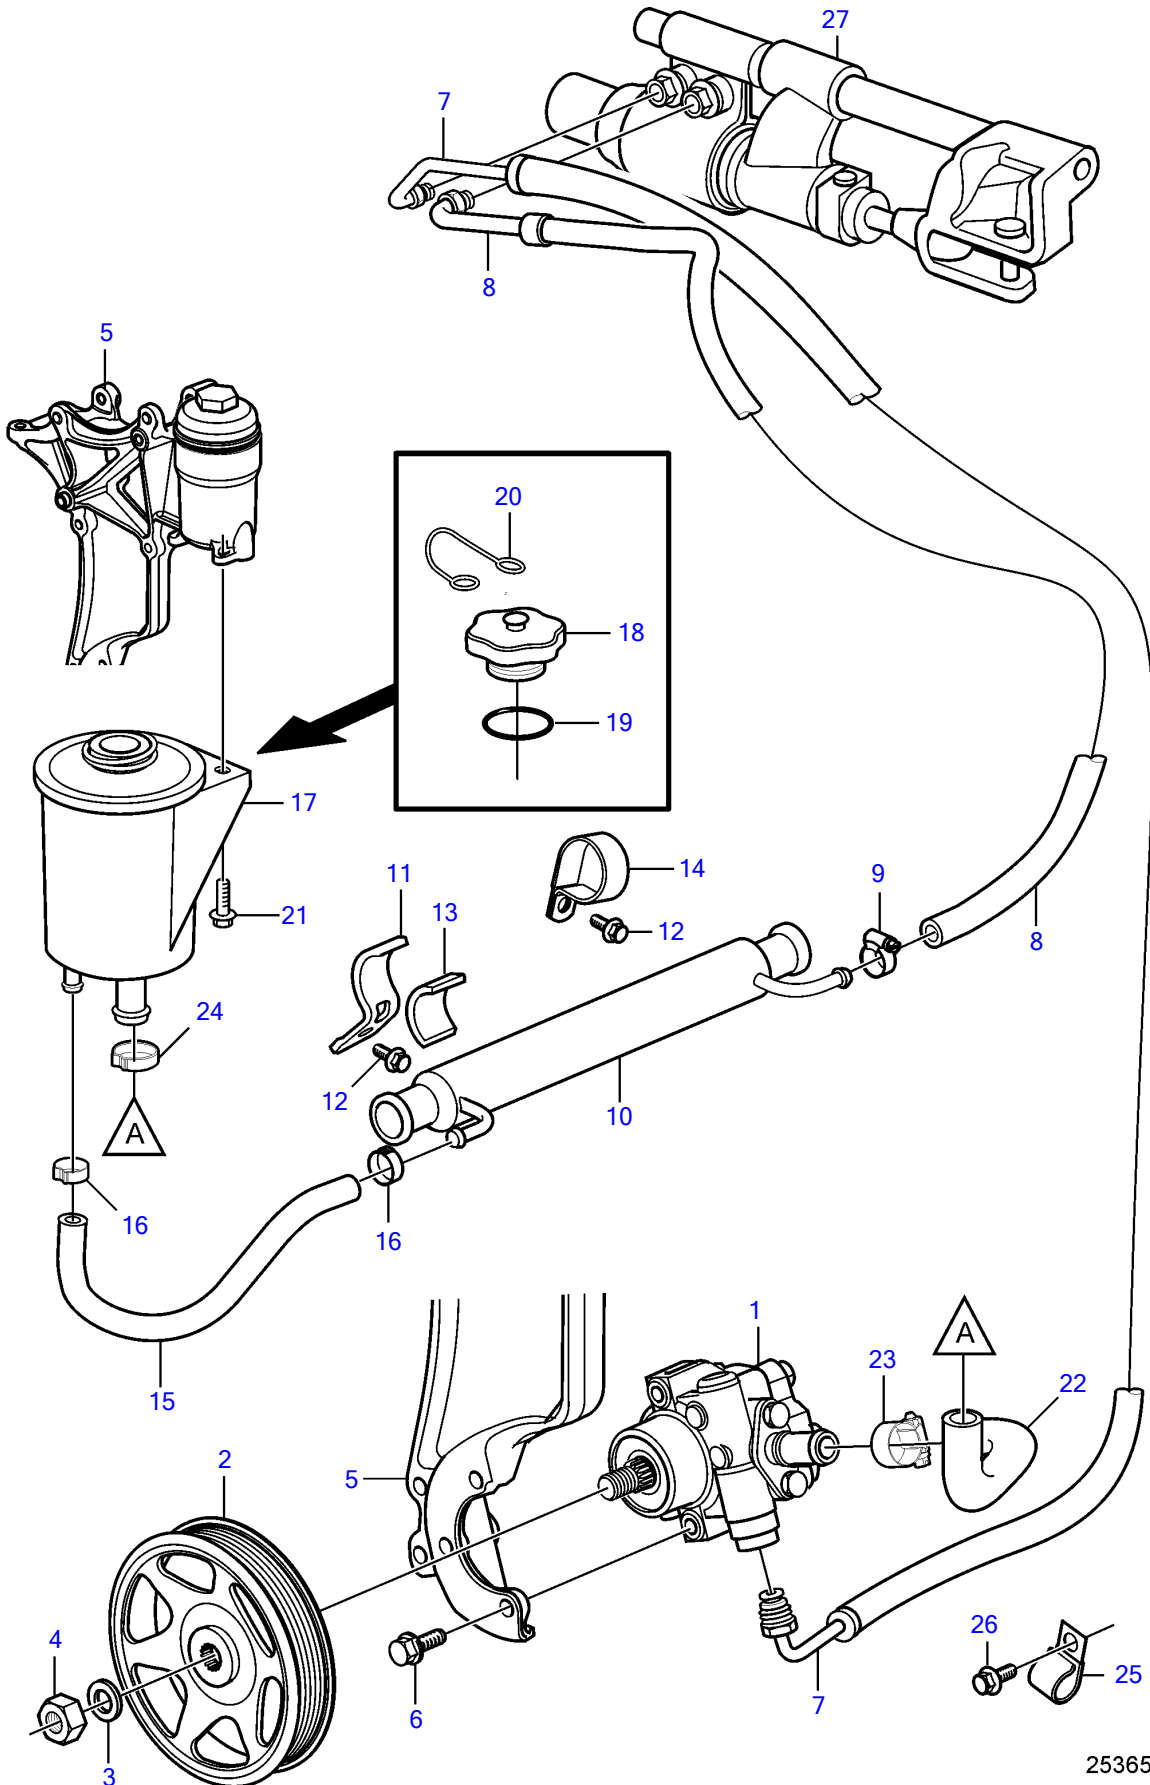

V8-270-A

25365

Upd:2014-03-13

25365

47702825-64-36229

V8-270-A

REF	PART NO.	QTY	DESCRIPTION	NOTES
1	3887373	1	Power steering pump	
2	3889611	1	Pulley	
3	3889615	1	Washer	
4	3889613	1	Nut	
5	21573817	1	Bracket	
6	3595494	3	Screw	
7	3888739	1	Hose assembly	
8	21452588	1	Hose assembly	
9	3860413	1	Hose clamp	
10	21399019	1	Hydraulic oil cooler	
11	21434106	1	Bracket	Replaced by 3852490
12	3853393	1	Flange screw	
13	21434108	1	Support rubber	
14	3852490	1	Attaching clamp	
15	21399023	1	Hose	
16	982663	2	Hose clamp	
17	3887375	1	Reservoir	
18		1	• Cap	not sold separately
19		1	• O-ring	not sold separately
20		1	• Retainer	not sold separately
21	946544	2	Flange screw	
22	21355283	2	Hose	
23	3853794	2	Hose clamp	
24	980038	1	Hose clamp	replaced by next part number
		1	Hose clamp	
25	(984038)	1	Clamp, J	Obsolete part
26	(3853557)	1	Flange screw	Obsolete part, 3/8" - 16 unc, L=0.75" (19mm)
27		1	Steering cylinder	See drive catalog