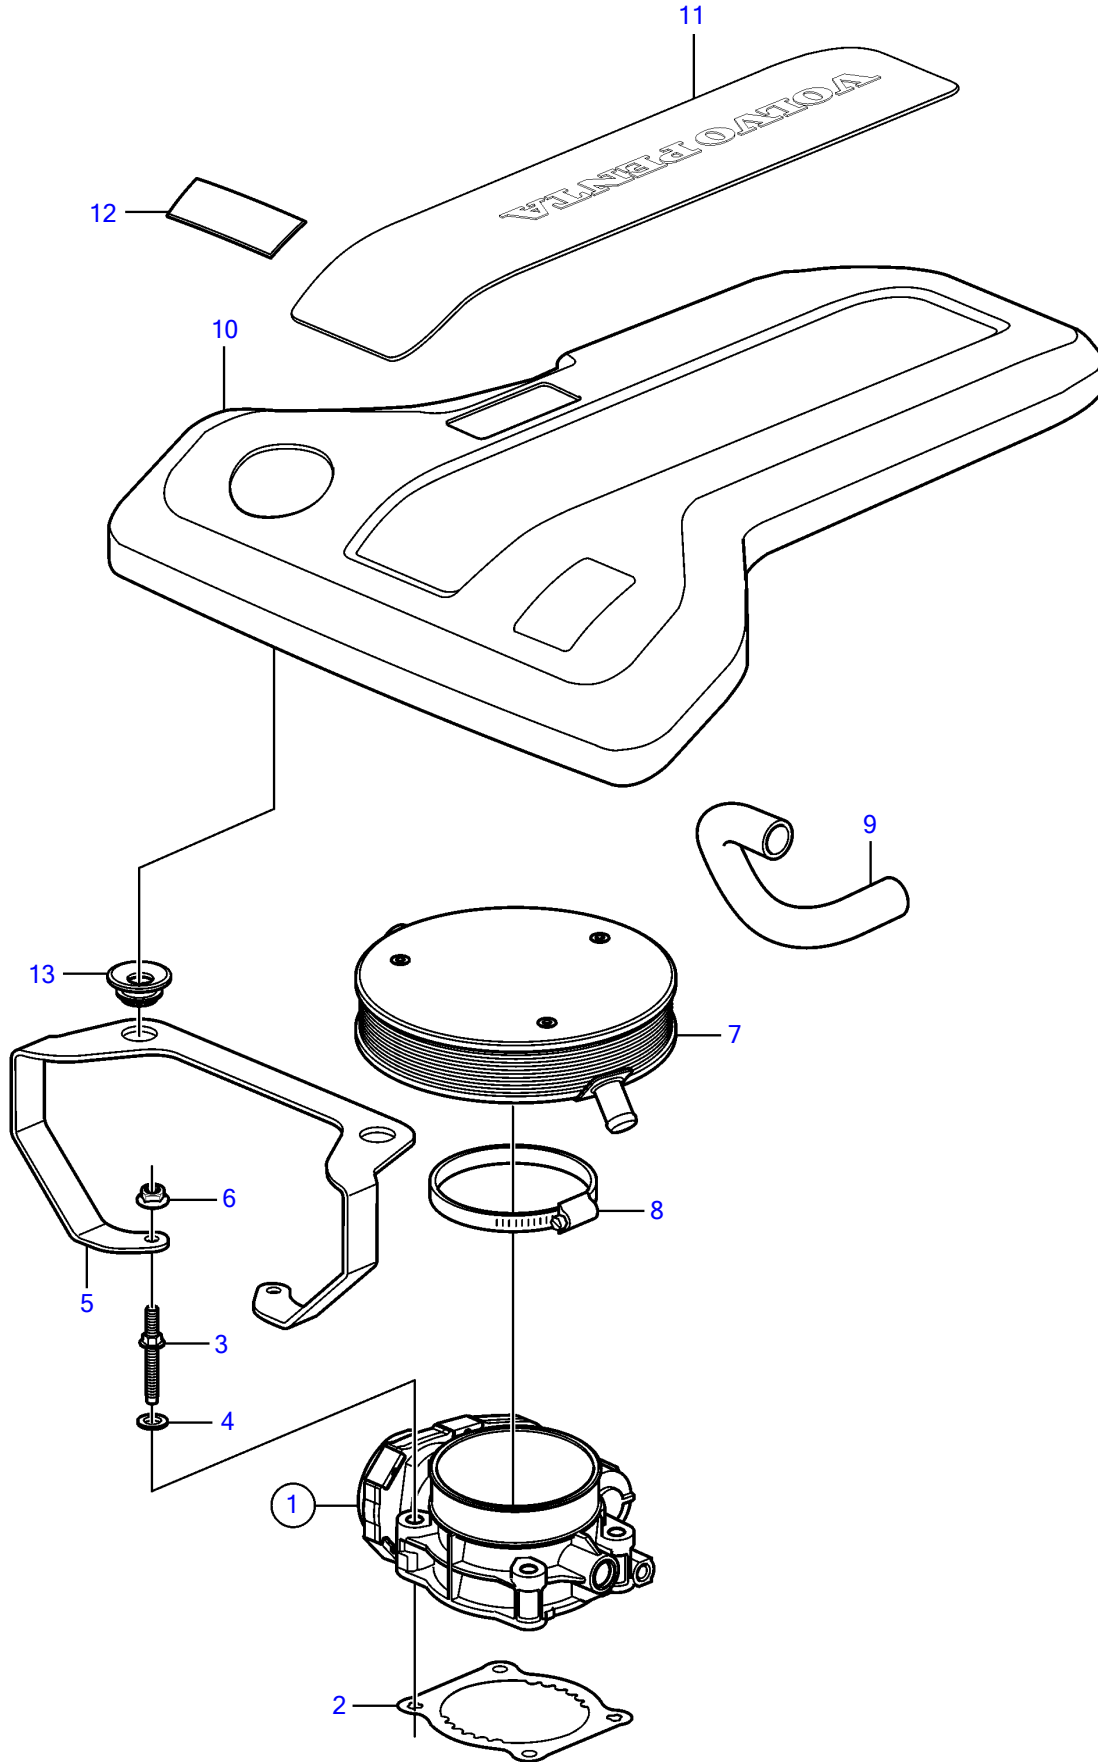

V8-270-A

V8-270-A

REF	PART NO.	QTY	DESCRIPTION	NOTES
1	21141689	1	Body	
		1	• Switch, idle validation	not sold separately
		2	• Sensor kit, throttle position	not sold separately
2	3849022	1	Gasket	
3	3858964	4	Stud	
4		4	• Washer	not sold separately
5	21446001	1	Bracket	
6	981124	2	Flange nut	
7	21297352	1	Flame retainer	
8	21221046	1	Hose clamp	
9	3853546	1	Hose	To valve cover
10	21697113	1	Cover	replaced by next part number
	21973467	1	Cover	
11	21670679	1	• Decal	Volvo Penta V8
12	21658914	1	Decal	270
13	21429100	4	Grommet	