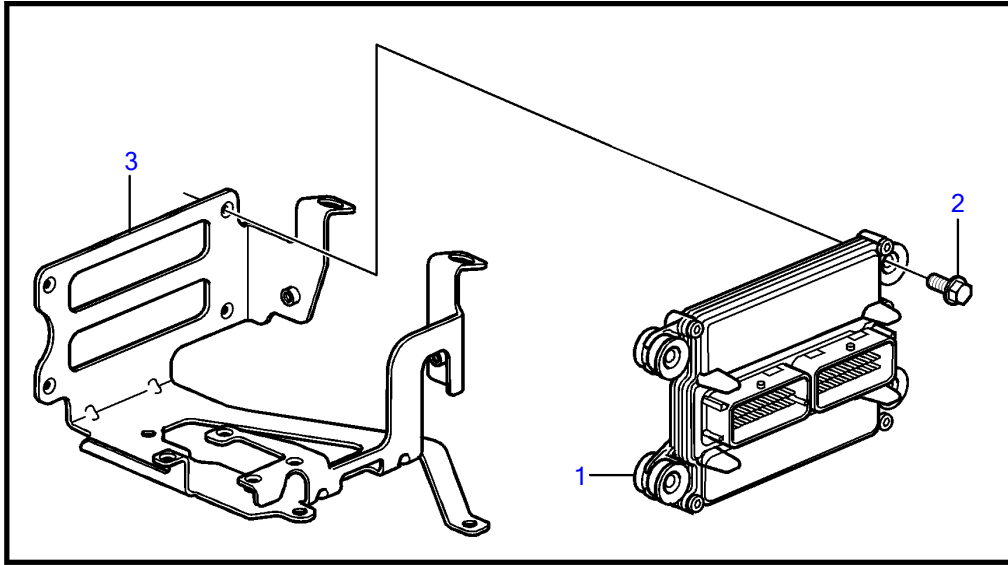

V8-270-A

V8-270-A

REF	PART NO.	QTY	DESCRIPTION	NOTES
1	21906698	1	Module	
2	3843651	4	Flange screw	
3	21333459	1	Bracket	
4	3858973	1	Bolt	
5	3859020	1	Sensor, MAT/MAP	
6	3858988	1	• Sealing	
7	3858979	1	Sensor, crankshaft position	
8	3859009	1	• O-ring	
9	3858983	1	Bolt	
10		1	Throttle body	See "Throttle Body" page
		2	• Sensor, throttle position	
		1	• Switch, idle validation	
11	3863130	1	Sensor, camshaft position	
12	3850397	1	Switch, temperature	
13	3850357	2	Knock sensor	replaced by next part number
	22024631	2	Knock sensor	
14	3849477	1	Adapter	Starboard
	3593571	1	Fitting	Port
15	3887328	1	Sensor	
16	3887970	1	Fitting	
17	3862500	2	Temperature sensor	