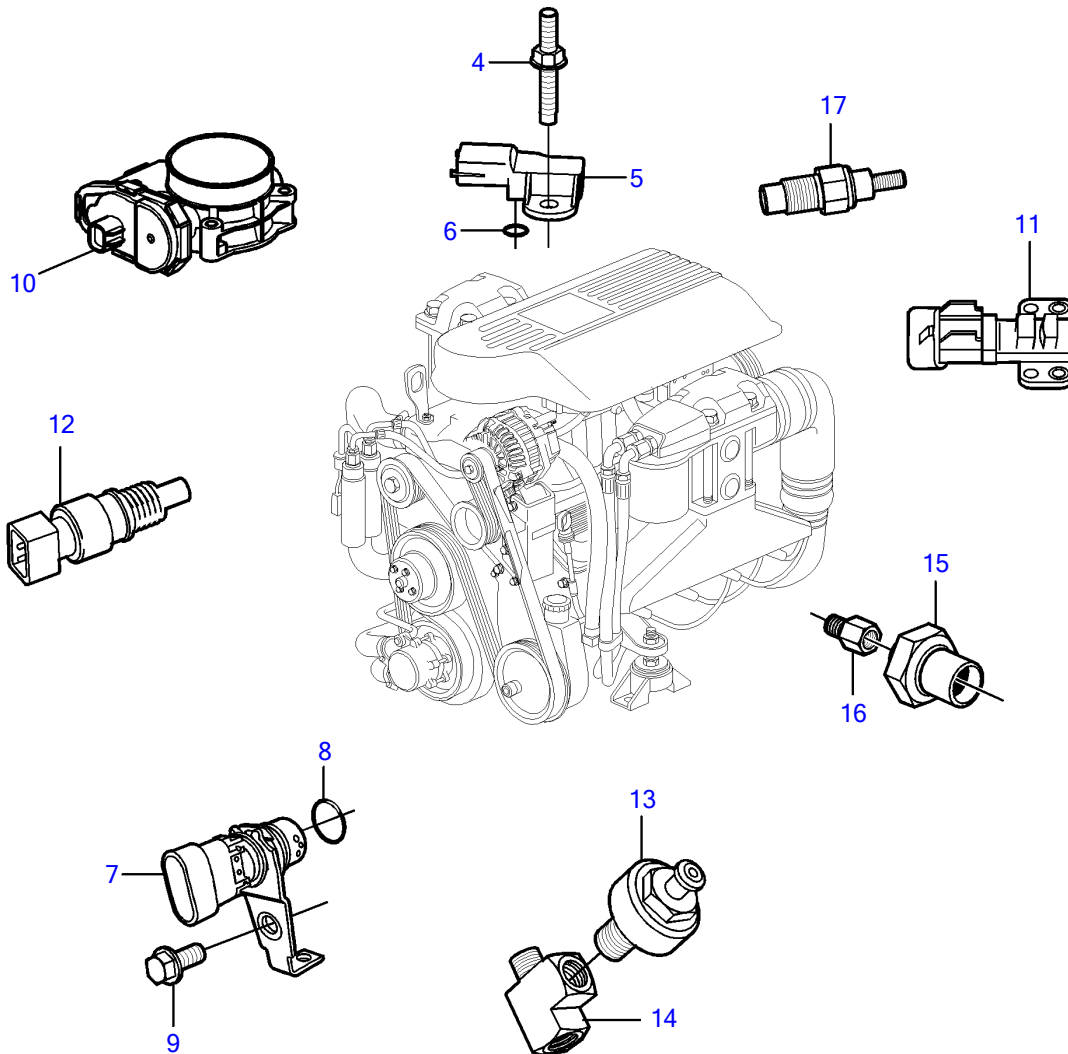

V8-270-A

V8-270-A

REF	PART NO.	QTY	DESCRIPTION	NOTES
1	21906698	1	Module	
2	3843651	4	Flange screw	
3	21333459	1	Bracket	
4	3858973	1	Bolt	
5	3859020	1	Sensor, MAT/MAP	
6	3858988	1	• Sealing	
7	3858979	1	Sensor, crankshaft position	
8	3859009	1	• O-ring	
9	3858983	1	Bolt	
10		1	Throttle body	See "Throttle Body" page
		2	• Sensor, throttle position	
		1	• Switch, idle validation	
11	3863130	1	Sensor, camshaft position	
12	3850397	1	Switch, temperature	
13	3850357	2	Knock sensor	replaced by next part number
	22024631	2	Knock sensor	
14	3849477	1	Adapter	Starboard
	3593571	1	Fitting	Port
15	3887328	1	Sensor	
16	3887970	1	Fitting	
17	3862500	2	Temperature sensor	