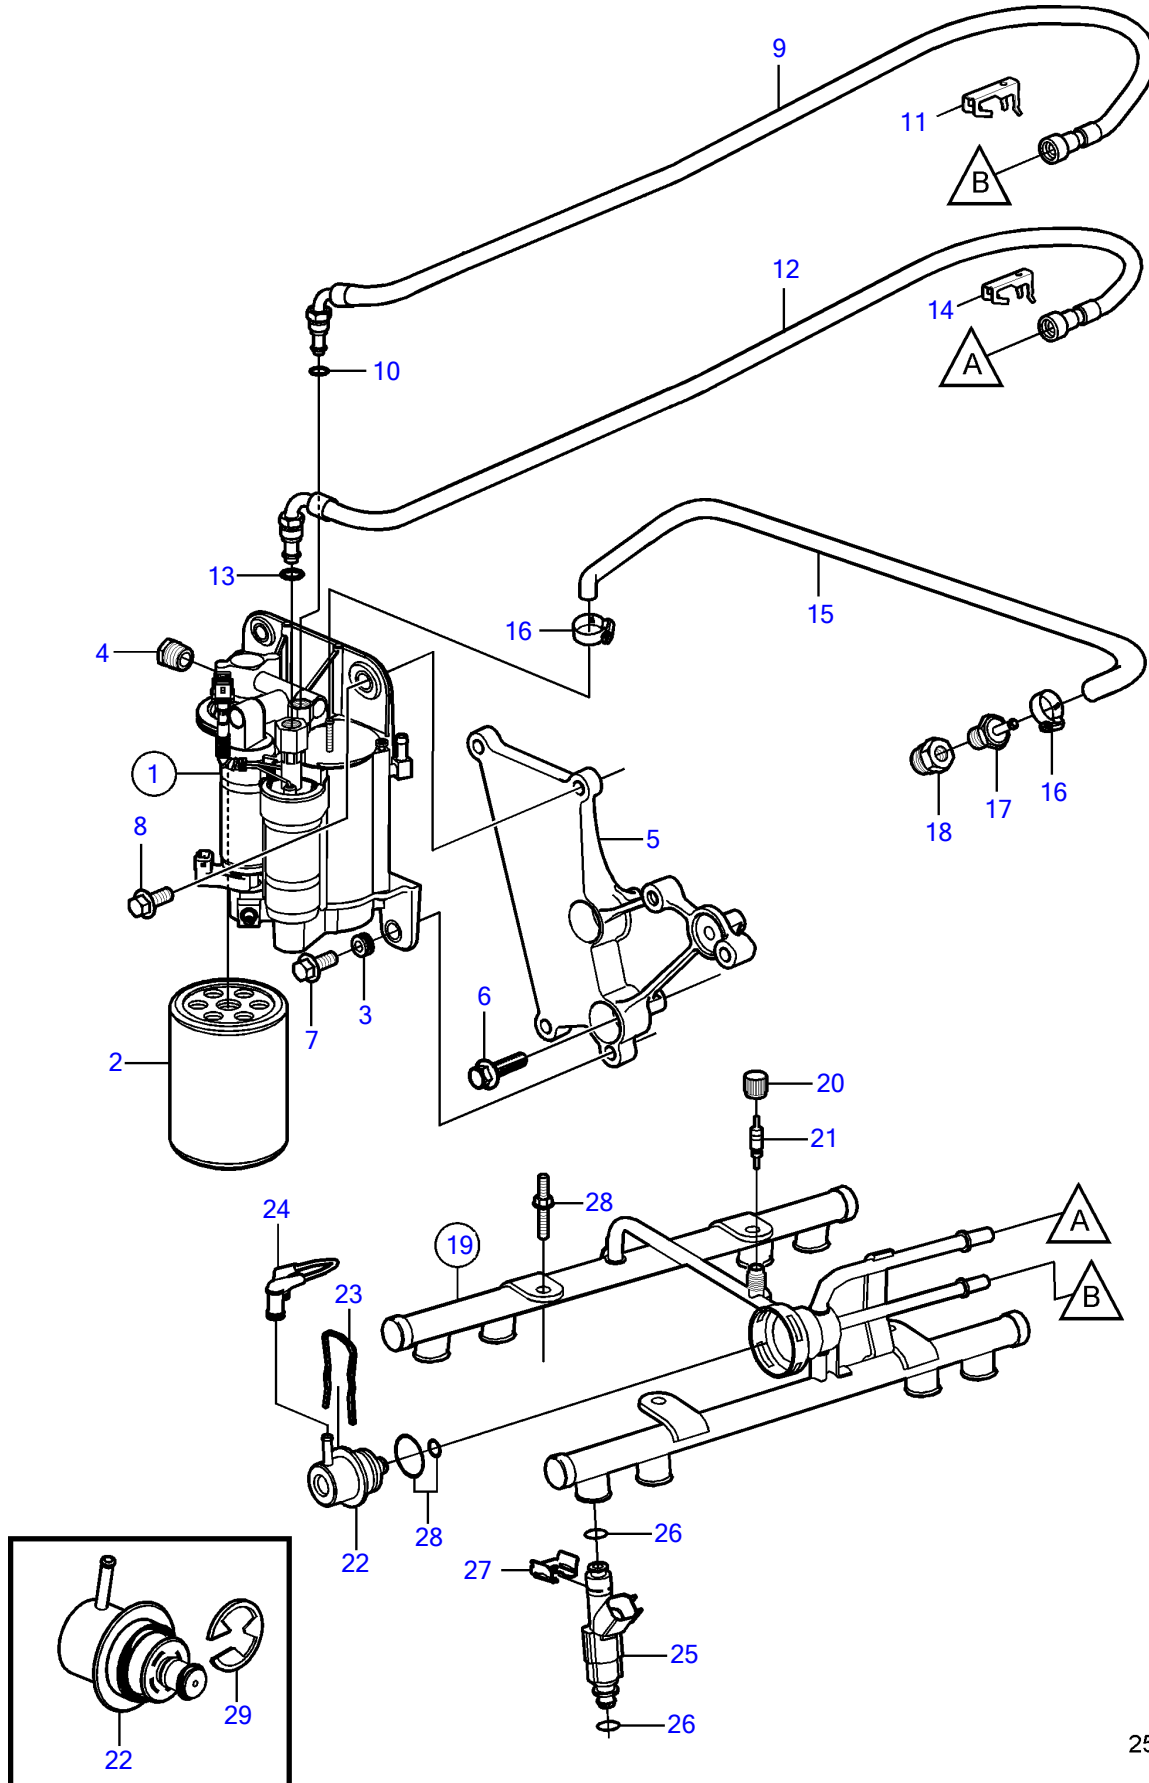

V8-270-A

25360

V8-270-A

REF	PART NO.	QTY	DESCRIPTION	SEE SEC.	NOTES
1	21545138	1	Fuel pump		replaced by next part number
	21608511	1	Fuel pump		
	3588865	1	• Fuel pump kit		High pressure fuel pump
2	3847644	1	• Fuel filter		
			• Bulletin P-23-3-4	P-23-3-4-EN	High Capacity Fuel Filter, Gas
			• Bulletin p-18-8-1	p-18-8-1-EN	Volvo Penta Ethanol Fuel treatment
3	3861396	4	• Rubber bushing		
4	3857816	1	Bushing		
5	21358873	1	Bracket		
6	3850753	3	Flange screw		
7	982702	2	Flange screw		
8	946472	2	Flange screw		
9	3888727	1	Fuel hose		
10	3850424	1	• O-ring		
11	3887195	1	Locking clip		
12	3888725	1	Fuel hose		
13	3850423	1	• O-ring		
14	3887198	1	Locking clip		
15	3807072	1	Kit		
		1	• Hose		
16	3860413	2	Hose clamp		
17	3860290	1	Nipple		
18	3861926	1	Tube fitting		
19	3858966	1	Fuel pipe		
20	3858972	1	Cardboard tube		
21	3858971	1	Valve		
22	3858967	1	Governor		
			• Bulletin P-23-7-3	P-23-7-3-EN	Fuel Pressure Regulator, 4.3L, 5.0L, 5.7L
23	3858968	1	Clip		
24	3858974	1	Hose		
25	21141691	8	Injector		
26	3858981	1	O-ring		Includes 16 o-rings for injectors and 2 o-rings for pressure regulator.
27	3858970	8	Retainer		
28	3858973	4	Bolt		
29	21491831	1	Clip		