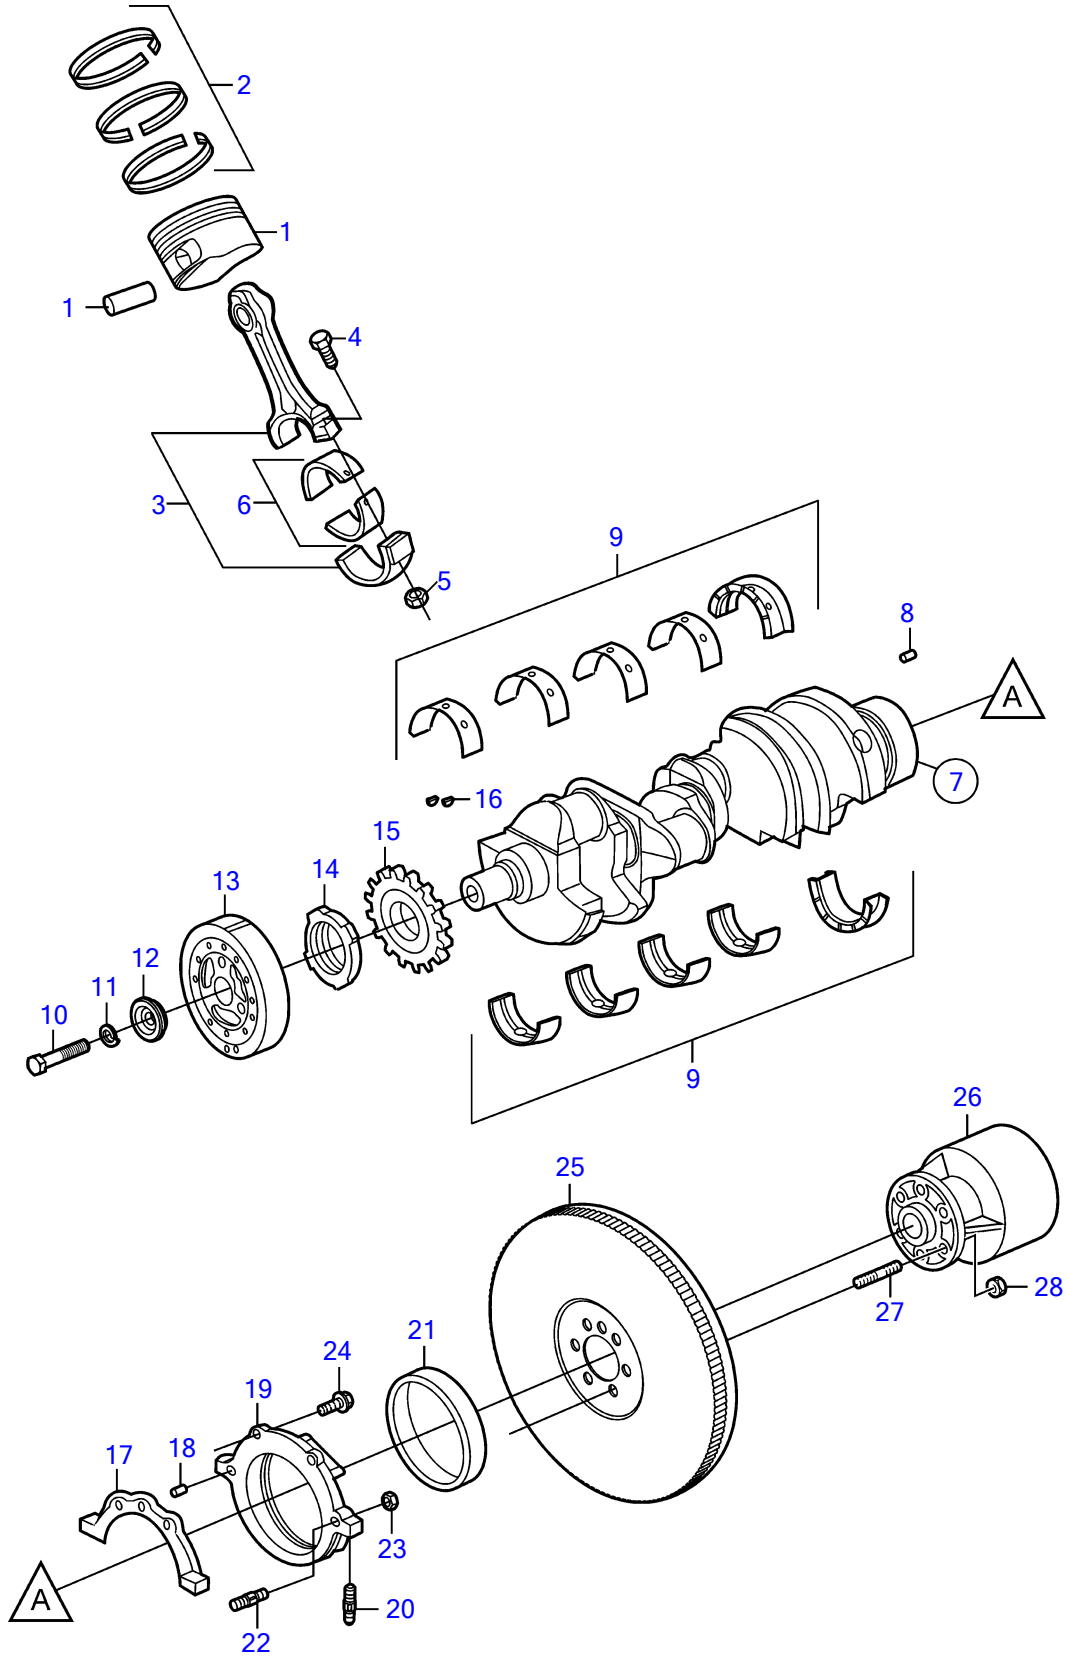

V8-270-A

V8-270-A

| REF | PART NO.  | QTY | DESCRIPTION      | NOTES                             |
|-----|-----------|-----|------------------|-----------------------------------|
| 1   | 3857667   | 8   | Piston           | Standard                          |
|     | (3857669) | 1   | Piston           | O.S=.030" (0.76mm), Obsolete part |
|     |           | 8   | • Pin            | not sold separately               |
| 2   | 3857670   | 8   | Piston ring kit  | Standard                          |
|     | 3857672   | 1   | Piston ring kit  | O.S=.030" (0.76mm)                |
| 3   | 3853957   | 8   | Connecting rod   |                                   |
| 4   | 3853162   | 16  | • Bolt           |                                   |
| 5   | 3853413   | 16  | • Nut            |                                   |
| 6   | 3853149   | 8   | Bearing          |                                   |
| 7   | (3856923) | 1   | Crankshaft       | Obsolete part                     |
| 8   | 3855969   | 1   | • Pin            |                                   |
| 9   | 3862360   | 1   | Bearing kit      |                                   |
| 10  | 949518    | 1   | Hexagon screw    |                                   |
| 11  | 3852046   | 1   | Spring washer    |                                   |
| 12  | 3858177   | 1   | Washer           |                                   |
| 13  | 3862261   | 1   | Vibration damper |                                   |
| 14  | 3862363   | 1   | Ring             |                                   |
| 15  | 3852690   | 1   | Sprocket         |                                   |
| 16  | 3852663   | 2   | Woodruff key     |                                   |
| 17  | 3852656   | 1   | Gasket           |                                   |
| 18  | 3856140   | 1   | Pin              |                                   |
| 19  | 3856925   | 1   | Housing          |                                   |
| 20  | 3853202   | 2   | • Stud           |                                   |
| 21  | 3856926   | 1   | • Sealing        |                                   |
| 22  | 3853205   | 1   | Stud             |                                   |
| 23  | 3853206   | 1   | Nut              |                                   |
| 24  | 3853203   | 2   | Bolt             | L=.875" (22.2mm)                  |
|     | 3853204   | 1   | Bolt             | L=1.75" (44.5mm)                  |
| 25  | 3853958   | 1   | Flywheel         |                                   |
|     | 3855970   | 1   | • Gear           |                                   |
| 26  | 3858437   | 1   | Rubber coupling  |                                   |
| 27  | 3853274   | 6   | Stud             |                                   |
| 28  | 3853273   | 6   | Nut              |                                   |