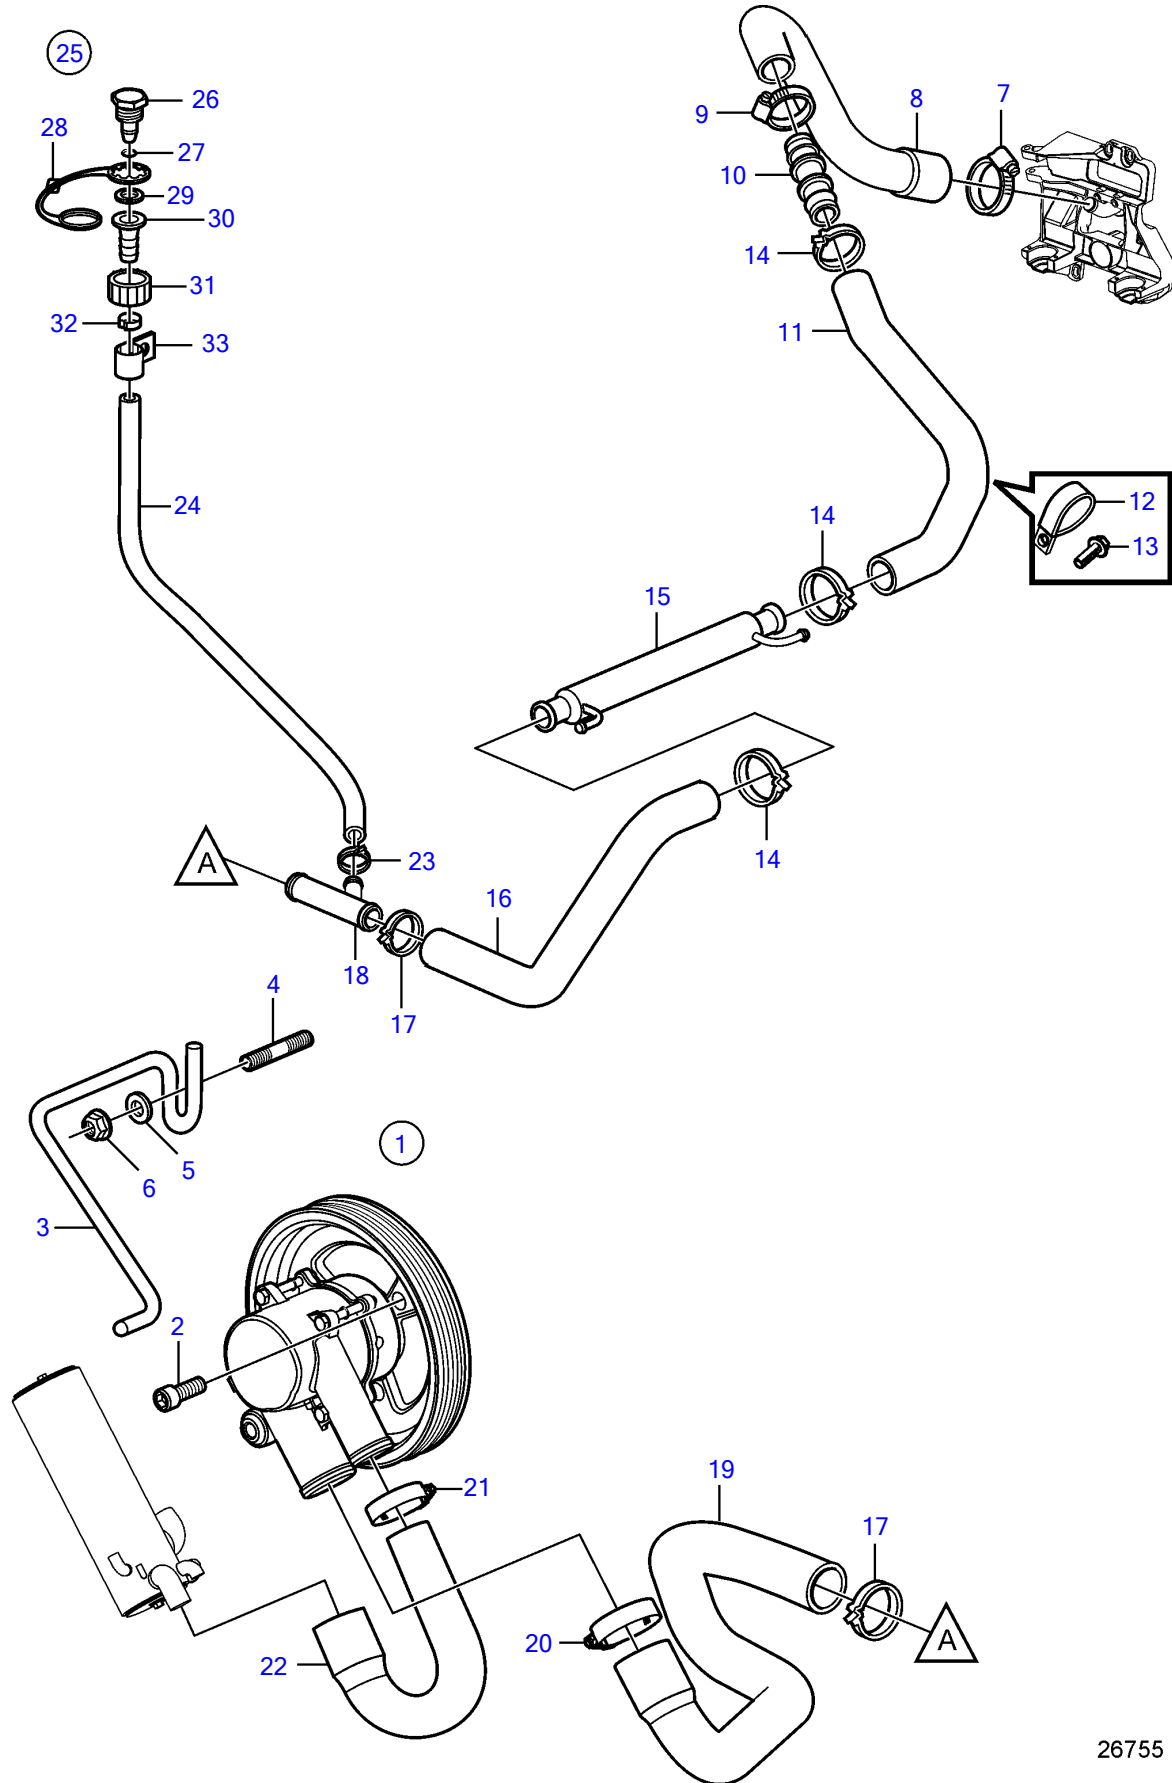

V8-270-A

26755

V8-270-A

REF	PART NO.	QTY	DESCRIPTION	NOTES
1	21212799	1	Pump	
2	3857939	3	Screw	
3	3817688	1	Bracket	
4	941814	2	Stud	
5	980933	2	Washer	
6	3857181	2	Flange lock nut	
7	3812302	1	Hose clamp	
8	21340837	1	Hose	
9	3863444	2	Hose clamp	
10	21429137	1	Connector	
11	21429139	1	Hose	
12	3853312	2	Clamp	replaced by next part number
	21619466	2	Attaching clamp	
13	(3853557)	2	Flange screw	Obsolete part, 3/8" - 16 unc, L=0.75" (19mm)
14	982645	3	Clamp	
15	21399019	1	Hydraulic oil cooler	
16	21545763	1	Hose	
17	982645	2	Clamp	
18	3862699	1	T-pipe	
19	21517955	1	Hose	
20	3863440	1	Hose clamp	
21	3852602	1	Hose clamp	
22	3817818	1	Hose, heat exchanger	
23	983168	1	Hose clamp	
24	3860747	1	Hose	
25	3807440	1	Connector	
26		1	• Cap	not sold separately
27	942978	1	• O-ring	
28	3862082	1	• Retainer	
29	3807664	1	• Washer	
30		1	• Connector	not sold separately
31		1	• Connector	not sold separately
32	983168	1	Hose clamp	
33	3862891	1	Attaching clamp	