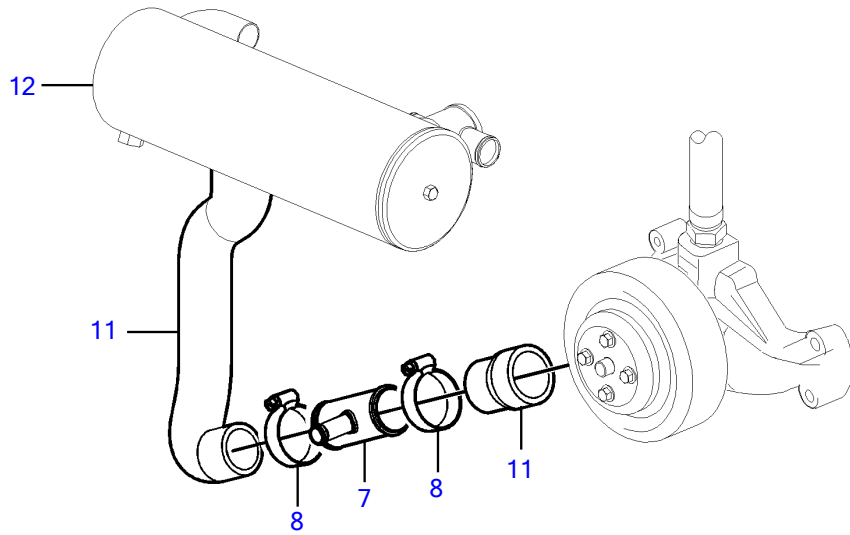

V8-270-A

V8-270-A

REF	PART NO.	QTY	DESCRIPTION	NOTES
1	21527832	1	Kit	Kit has other parts that are not used on this engine
2	40005443	1	• Nipple	7/16" - 14 unc
3	976970	1	• • O-ring	
4	856483	1	• Hose connection	1/4"-18 NPTF
5	3852602	4	• Hose clamp	
6	3818035	1	• Fitting	
7	3863068	1	• T-pipe	
8	3854978	2	• Hose clamp	
9	3860613	1	• T-nipple	
10		X	Hose, heater	Hose not supplied with kit.
11		X	Hose	Cut, Circulation pump to heat exchanger
12		X	Heat exchanger	
13		X	Expansion tank	