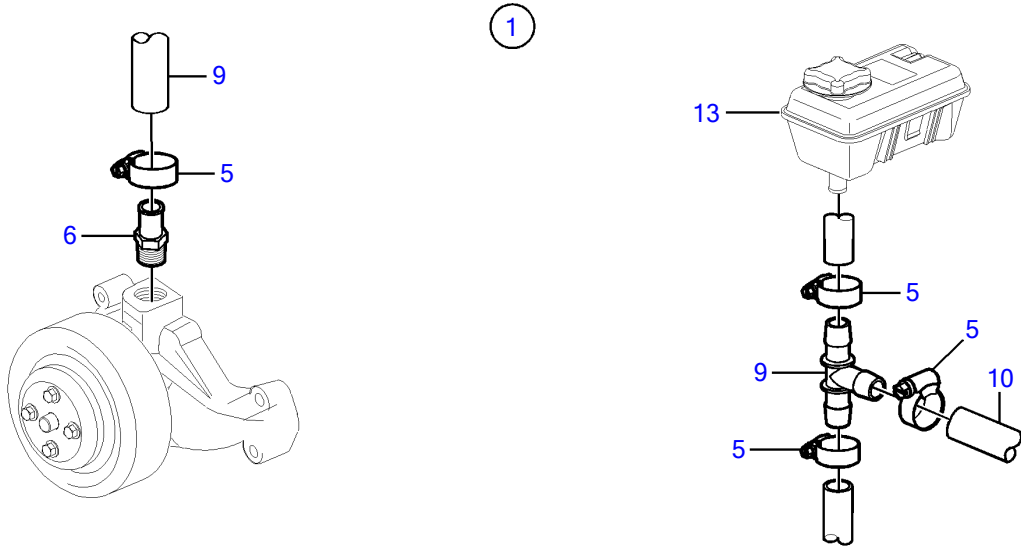

V8-270-A

V8-270-A

REF	PART NO.	QTY	DESCRIPTION	NOTES
1	21527832	1	Kit	Kit has other parts that are not used on this engine
2	40005443	1	• Nipple	7/16" - 14 unc
3	976970	1	• • O-ring	
4	856483	1	• Hose connection	1/4"-18 NPTF
5	3852602	4	• Hose clamp	
6	3818035	1	• Fitting	
7	3863068	1	• T-pipe	
8	3854978	2	• Hose clamp	
9	3860613	1	• T-nipple	
10		X	Hose, heater	Hose not supplied with kit.
11		X	Hose	Cut, Circulation pump to heat exchanger
12		X	Heat exchanger	
13		X	Expansion tank	