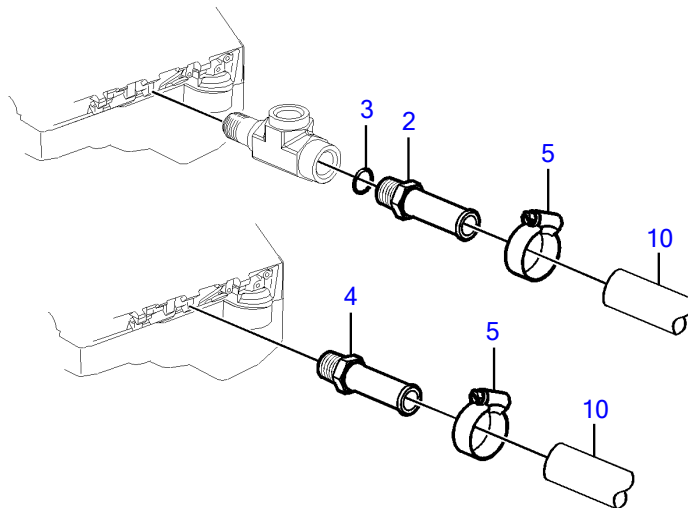

V8-270-A

V8-270-A

REF	PART NO.	QTY	DESCRIPTION	NOTES
1	21527832	1	Kit	Kit has other parts that are not used on this engine
2	40005443	1	• Nipple	7/16" - 14 unc
3	976970	1	• • O-ring	
4	856483	1	• Hose connection	1/4"-18 NPTF
5	3852602	4	• Hose clamp	
6	3818035	1	• Fitting	
7	3863068	1	• T-pipe	
8	3854978	2	• Hose clamp	
9	3860613	1	• T-nipple	
10		X	Hose, heater	Hose not supplied with kit.
11		X	Hose	Cut, Circulation pump to heat exchanger
12		X	Heat exchanger	
13		X	Expansion tank	