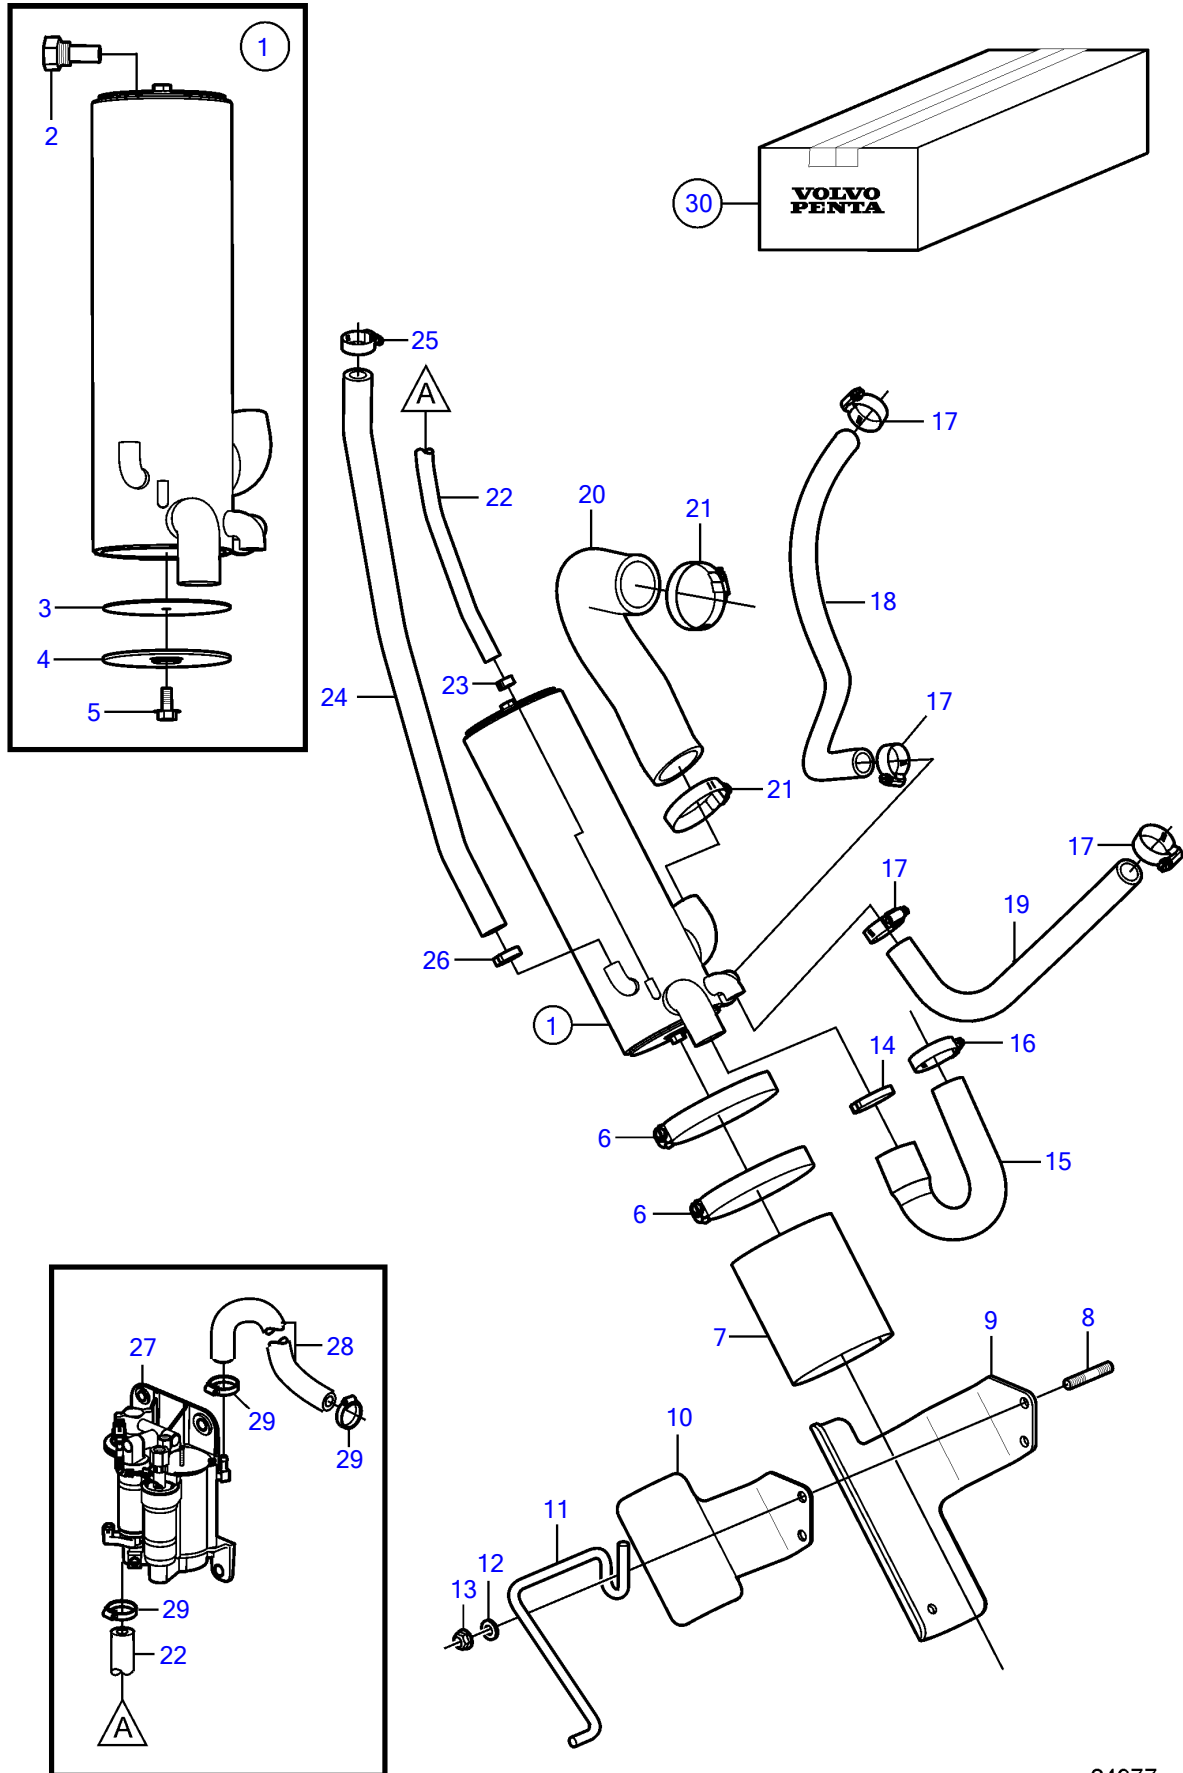

V8-270-A

V8-270-A

| REF | PART NO. | QTY | DESCRIPTION                                | SEE SEC.    | NOTES                            |
|-----|----------|-----|--|-------------|----------------------------------|
| 1   | 3861471  | 1   | Heat exchanger                             |             |                                  |
| 2   | 3858995  | 1   | • Anode                                    |             |                                  |
| 3   | 3858993  | 2   | • Gasket                                   |             |                                  |
| 4   | 3858992  | 2   | • Cover                                    |             |                                  |
| 5   | 3858994  | 2   | • Screw                                    |             |                                  |
| 6   | 3863443  | 2   | Hose clamp                                 |             |                                  |
| 7   | 3861453  | 1   | Gasket                                     |             |                                  |
| 8   | 941814   | 2   | Stud                                       |             |                                  |
| 9   | 3595468  | 1   | Bracket                                    |             |                                  |
| 10  | 3595466  | 1   | Bracket                                    |             |                                  |
| 11  | 3817688  | 1   | Bracket                                    |             |                                  |
| 12  | 980933   | 2   | Washer                                     |             |                                  |
| 13  | 3857181  | 2   | Flange lock nut                            |             |                                  |
| 14  | 982717   | 1   | Clamp                                      |             |                                  |
|     | 3812302  | 1   | Hose clamp                                 |             |                                  |
| 15  | 3817818  | 1   | Hose                                       |             |                                  |
| 16  | 3863440  | 1   | Hose clamp                                 |             |                                  |
| 17  | 3812303  | 4   | Hose clamp                                 |             |                                  |
| 18  | 3860588  | 1   | Hose                                       |             | Starboard exhaust manifold       |
| 19  | 21552086 | 1   | Hose                                       |             | Port exhaust manifold            |
| 20  | 3861472  | 1   | Hose                                       |             |                                  |
| 21  | 3863438  | 2   | Hose clamp                                 |             |                                  |
| 22  | 3860590  | 1   | Hose                                       |             | Fuel pump                        |
| 23  | 982643   | 1   | Clamp                                      |             |                                  |
| 24  | 3861485  | 1   | Hose                                       |             | Expansion tank                   |
| 25  | 3812303  | 1   | Hose clamp                                 |             |                                  |
| 26  | (982967) | 1   | Clamp                                      |             | Obsolete part                    |
| 27  |          | 1   | Fuel pump                                  |             | See "Fuel system" page           |
| 28  | 3862550  | 1   | Hose                                       |             |                                  |
| 29  | 3860413  | 3   | Hose clamp                                 |             |                                  |
| 30  | 40005446 | 1   | Fresh water cooling<br>• Bulletin P-26-1-3 | P-26-1-3-EN | Freshwater Cooling, 4.3/5.0/5.7L |