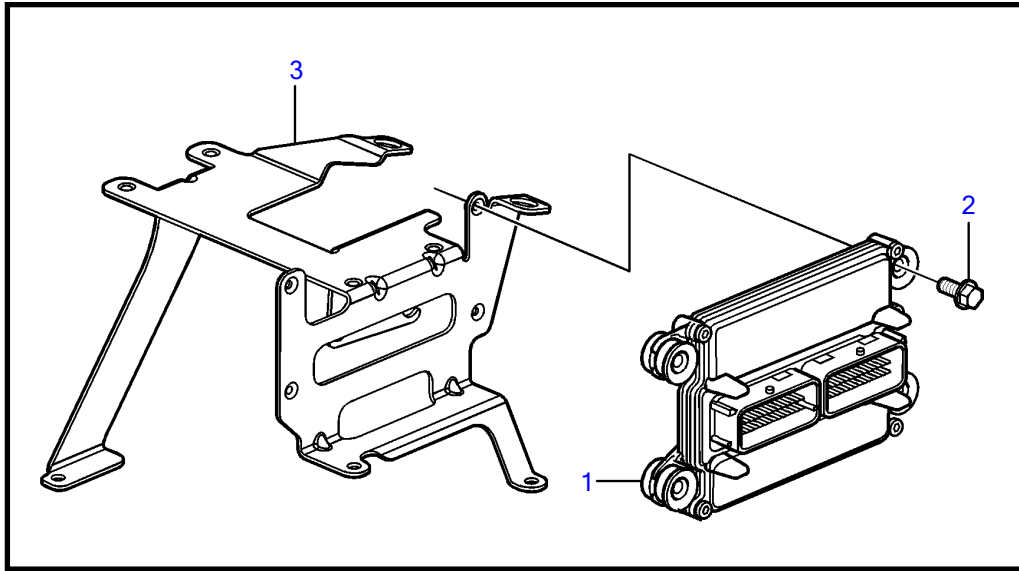

V8-225-CE-B

25404

V8-225-CE-B

REF	PART NO.	QTY	DESCRIPTION	NOTES
1		1		
2	3843651	4	Flange screw	
3	21333459	1	Bracket	
4	3858973	1	Bolt	
5	3859020	1	Sensor, MAT/MAP	
6	3858988	1	• Sealing	
7	3858979	1	Sensor, crankshaft position	
8	3859009	1	• O-ring	
9	3858983	1	Bolt	
10		1	Throttle body	See "Throttle Body" page
		2	Sensor, throttle position	
		1	Switch, idle validation	
11	3863130	1	Sensor, camshaft position	
12	3850397	1	Switch	
13	22024631	2	Knock sensor	
14	3593571	1	Fitting	
15	3887328	1	Sensor, oil pressure	
16	3887970	1	Fitting	
17	3889526	4	Sensor, temperature	
18	3883724	4	Sensor, oxygen	