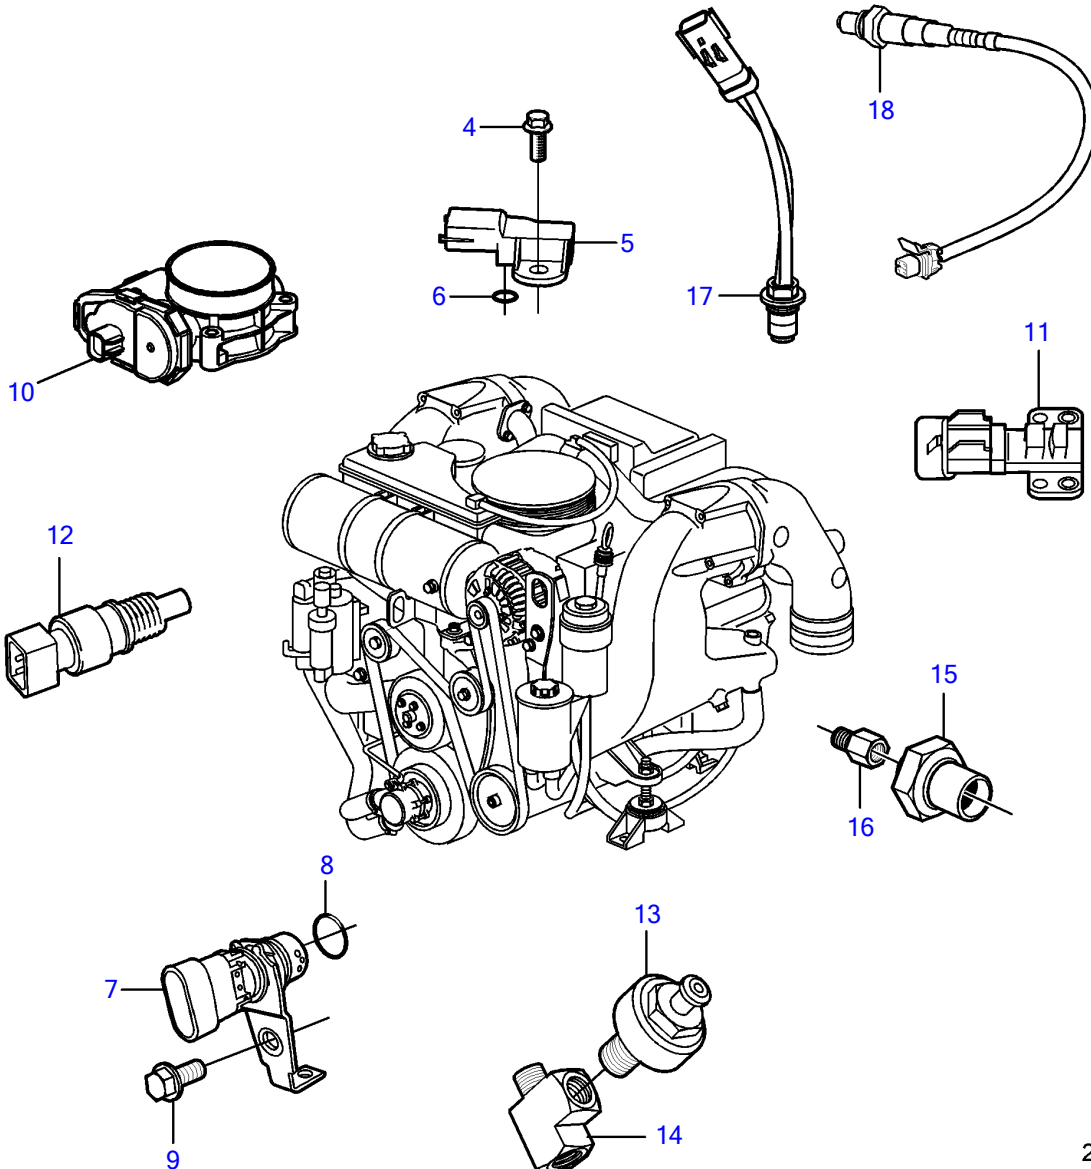

V8-225-CE-B

25404

V8-225-CE-B

REF	PART NO.	QTY	DESCRIPTION	NOTES
1		1		
2	3843651	4	Flange screw	
3	21333459	1	Bracket	
4	3858973	1	Bolt	
5	3859020	1	Sensor, MAT/MAP	
6	3858988	1	• Sealing	
7	3858979	1	Sensor, crankshaft position	
8	3859009	1	• O-ring	
9	3858983	1	Bolt	
10		1	Throttle body	See "Throttle Body" page
		2	Sensor, throttle position	
		1	Switch, idle validation	
11	3863130	1	Sensor, camshaft position	
12	3850397	1	Switch	
13	22024631	2	Knock sensor	
14	3593571	1	Fitting	
15	3887328	1	Sensor, oil pressure	
16	3887970	1	Fitting	
17	3889526	4	Sensor, temperature	
18	3883724	4	Sensor, oxygen	