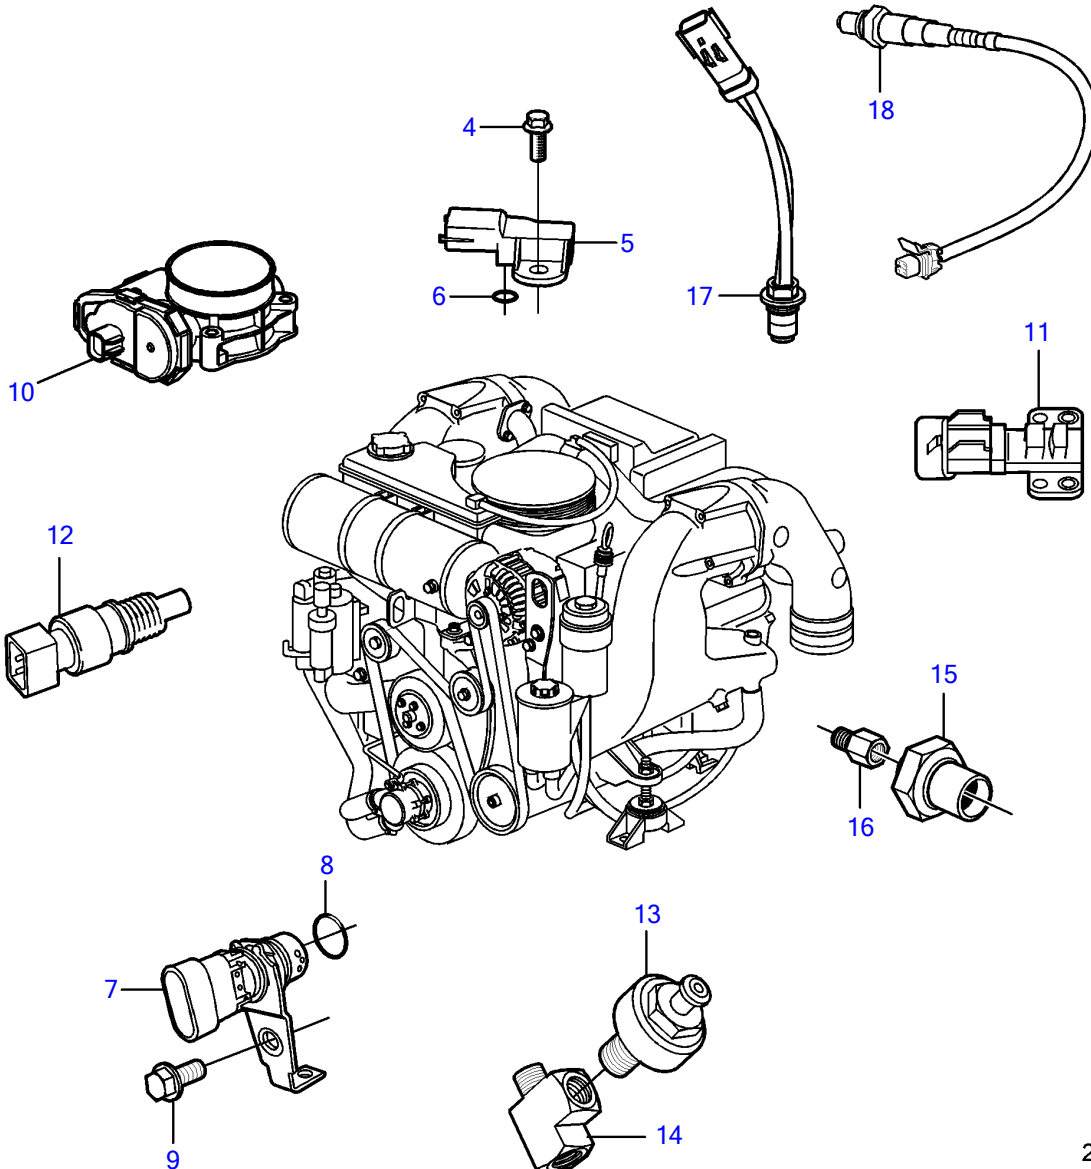

V8-320-CE-B

25404

V8-320-CE-B

REF	PART NO.	QTY	DESCRIPTION	NOTES
1		1		
2	3843651	4	Flange screw	
3	21333459	1	Bracket	
4	3858973	1	Bolt	
5	3859020	1	Sensor, MAT/MAP	
6	3858988	1	• Sealing	
7	3858979	1	Sensor, crankshaft position	
8	3859009	1	• O-ring	
9	3858983	1	Bolt	
10		1	Throttle body	See "Throttle Body" page
		2	Sensor, throttle position	
		1	Switch, idle validation	
11	3863130	1	Sensor, camshaft position	
12	3850397	1	Switch	
13	3850357	2	Knock sensor	
14	3593571	1	Fitting	
15	3887328	1	Sensor, oil pressure	
16	3887970	1	Fitting	
17	3889526	4	Sensor, temperature	
18	3883724	4	Sensor, oxygen	