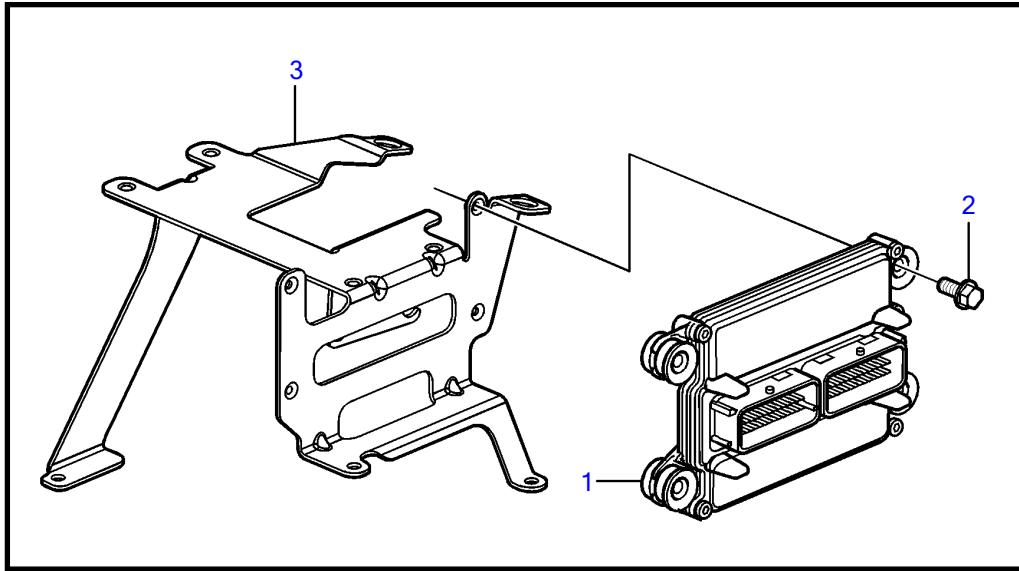

V8-320-CE-B

25404

V8-320-CE-B

REF	PART NO.	QTY	DESCRIPTION	NOTES
1		1		
2	3843651	4	Flange screw	
3	21333459	1	Bracket	
4	3858973	1	Bolt	
5	3859020	1	Sensor, MAT/MAP	
6	3858988	1	• Sealing	
7	3858979	1	Sensor, crankshaft position	
8	3859009	1	• O-ring	
9	3858983	1	Bolt	
10		1	Throttle body	See "Throttle Body" page
		2	Sensor, throttle position	
		1	Switch, idle validation	
11	3863130	1	Sensor, camshaft position	
12	3850397	1	Switch	
13	3850357	2	Knock sensor	
14	3593571	1	Fitting	
15	3887328	1	Sensor, oil pressure	
16	3887970	1	Fitting	
17	3889526	4	Sensor, temperature	
18	3883724	4	Sensor, oxygen	